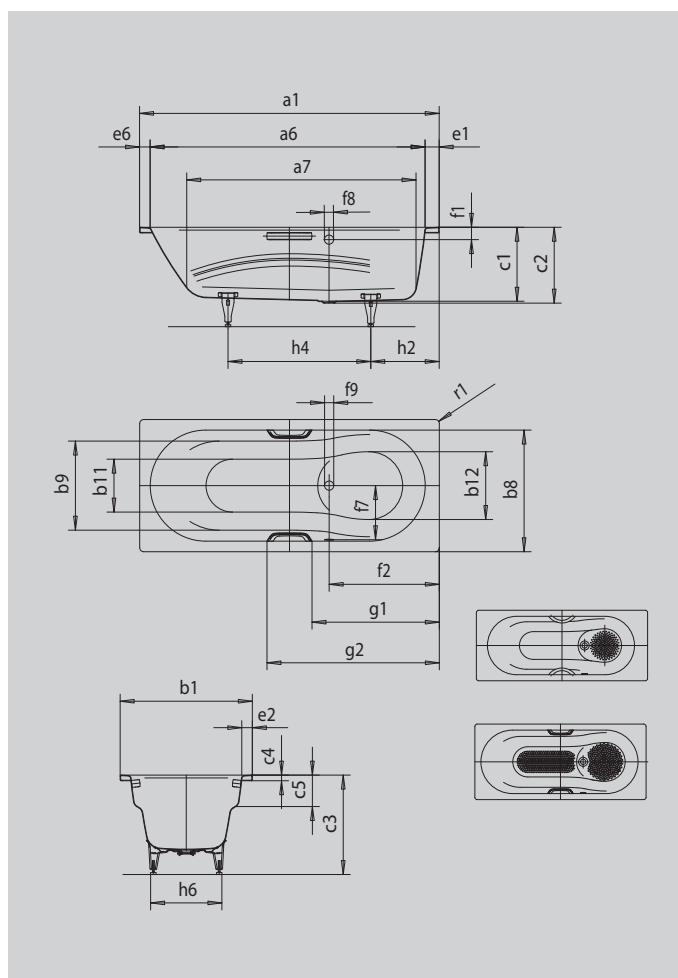

VAIO SET

VAIO SET STAR

- Combi-bath suitable for bathing and showering
- Single-seat bathtub with side-positioned overflow and integrated armrests
- Generous bathtub depth for comfortable bathing
- Also available with grips
- Made of KALDEWEI steel enamel

Similar illustration

GRIP DISCREET OPULENCE

| Model | | 954 |
|---|-----------------------|---------------|
| External length [mm] | a_1 | 1700 mm |
| Internal length (top) [mm] | a_6 | 1560 mm |
| Internal length (bottom) [mm] | a_7 | 1300 mm |
| External width [mm] | b_1 | 750 mm |
| Internal width (top) [mm] | b_6 | 630 mm |
| Internal width (top) bathing area without armrest | b_9 | 505 mm |
| Internal width (bottom) [mm] | b_{11} ; b_{12} | 450; 525 mm |
| Depth inside [mm] | c_1 | 420 mm |
| Depth incl. waste hole [mm] | c_2 | 430 mm |
| Height with feet [mm] | c_3 | 560 - 580 mm |
| Height of rim [mm] | c_4 | 32 mm |
| Armrest depth [mm] | c_5 | 175 mm |
| Width of rim (foot end; long side; head end) [mm] | e_1 ; e_2 ; e_6 | 80; 60; 60 mm |
| Distance top edge to centre of overflow hole [mm] | f_1 | 70 mm |
| Distance bath edge to centre of waste hole [mm] | f_2 | 625 mm |
| Distance centre of waste hole to centre of overflow hole [mm] | f_7 | 310 mm |
| Diameter of overflow hole [mm] | f_8 | Ø 52 mm |
| Diameter of waste hole [mm] | f_9 | Ø 52 mm |
| Distance foot end of bath edge to centre of foot [mm] | h_2 | 435 mm |
| Distance between the feet [mm] | h_4 | 725 mm |
| Width of feet max. [mm] | h_6 | 488 mm |
| External radius [mm] | r_1 | 8 mm |
| Water volume [l] | | 135 l |
| Net weight [kg] | | 50 kg |
| Diameter of anti-slip [mm] | | Ø 288 mm |

Subject to technical alterations, tolerances and errors. Similar illustration. 70 litres displacement on average.

KALDEWEI