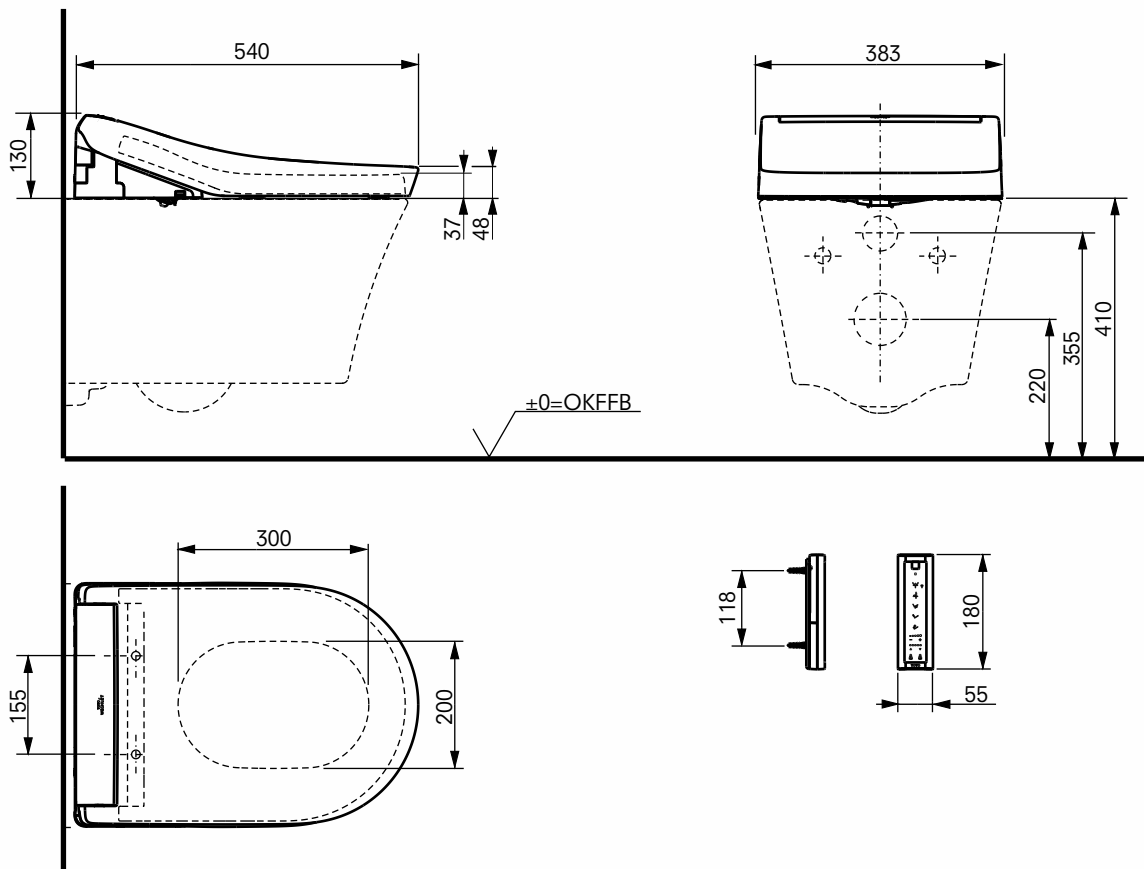

### PRODUCT DETAILS

|                     |   |
|---------------------|---|
| <b>Product code</b> | TCF34270GEU   |
| <b>GTIN (EAN)</b>   | 40 50663 09606 9  |
| <b>Size</b>         | w:383xd:540xh:130 (mm)  |
| <b>Weight</b>       | 5 kg  |
| <b>Colour</b>       | White   |
| <b>Technologies</b> | Warm water nozzle, heated seat, Deodorizer, EWATER+ for nozzle, PREMIST, Decalcification programm, Detachable nozzle, seat with soft-closing function |

### TO BE COMBINED WITH

**GP WC, wall-hung, just to be used for the mentioned WASHLET™**

CW553EY

Weights and measurements shown may be subject to small variations or are indicative.

### TECHNICAL DRAWINGS

### PRODUCT DETAILS

|                     |  |
|---------------------|--|
| <b>Product code</b> | CW553EY  |
| <b>GTIN (EAN)</b>   | 40 50663 09603 8   |
| <b>Size</b>         | w:380×d:540×h:335  |
| <b>Weight</b>       | 29 kg  |
| <b>Colour</b>       | White  |
| <b>Material</b>     | Ceramic  |
| <b>Technologies</b> | TORNADO FLUSH, CEFIONTECT,<br>RIMLESS, Water saving, 3/4.5 - 6 L |