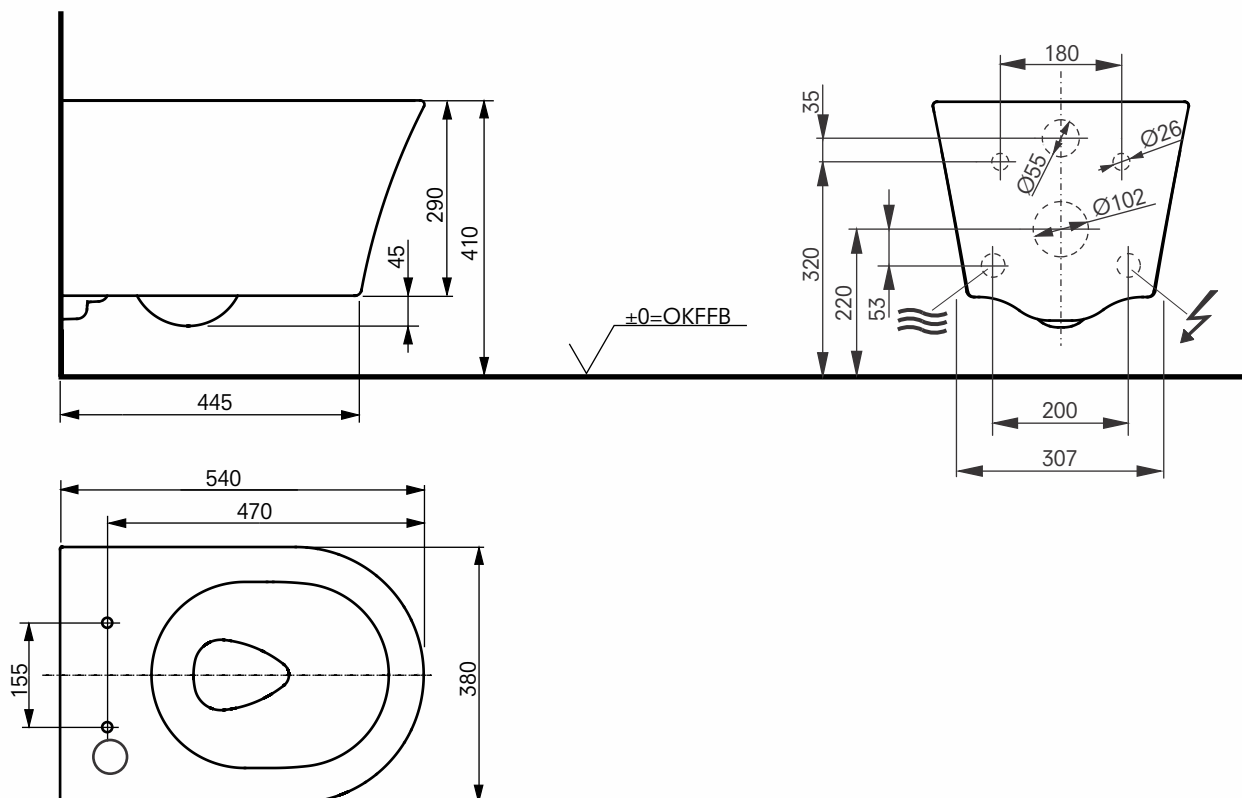

### PRODUCT DETAILS

|                     |  |
|---------------------|--|
| <b>Product code</b> | CW553EY  |
| <b>GTIN (EAN)</b>   | 40 50663 09603 8   |
| <b>Size</b>         | w:380×d:540×h:335  |
| <b>Weight</b>       | 29 kg  |
| <b>Colour</b>       | White  |
| <b>Material</b>     | Ceramic  |
| <b>Technologies</b> | TORNADO FLUSH, CEFIONTECT,<br>RIMLESS, Water saving, 3/4.5 - 6 L |

### TECHNICAL DRAWINGS