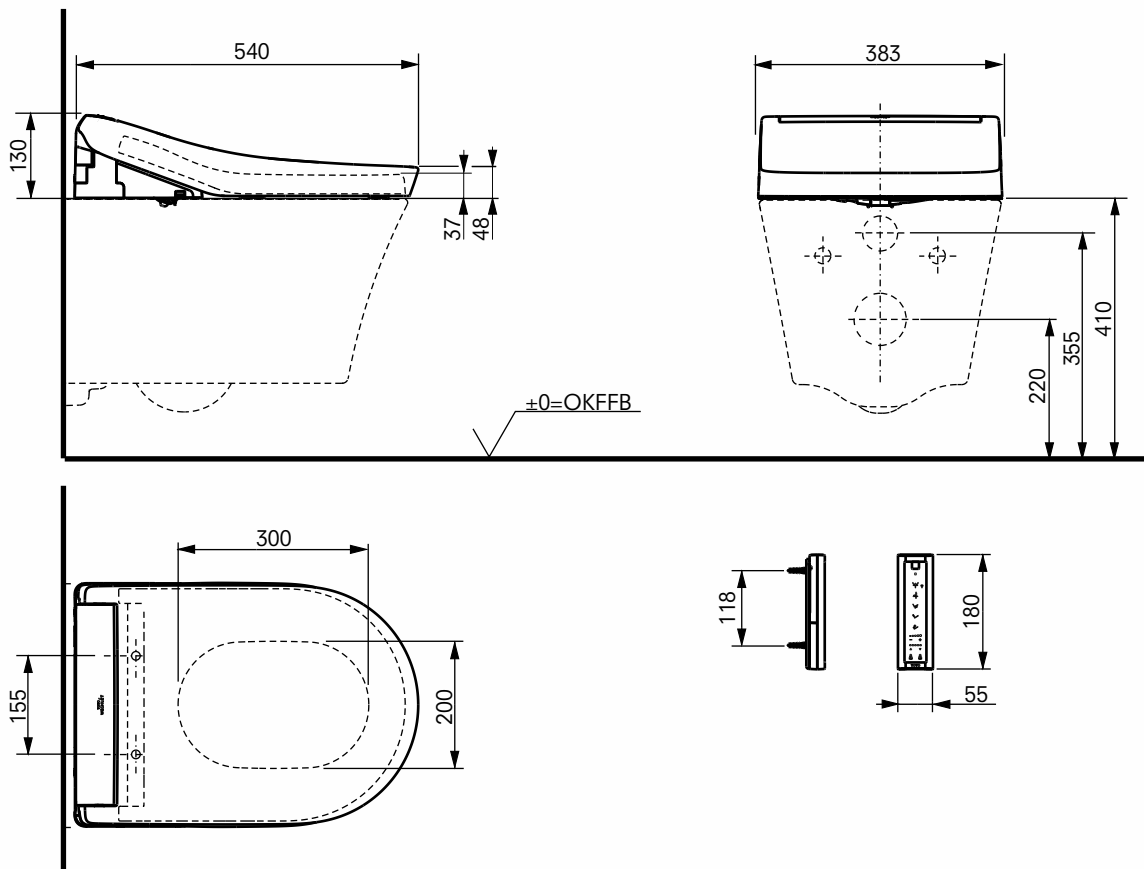

WASHLET™

RG, incl. remote controller

DE: RG, inkl. Fernbedienung
FR: RG, télécommande incluse
IT: RG, incl. telecomando
NL: RG, incl. Afstandsbediening

PRODUCT DETAILS

Product code	TCF34270GEU
GTIN (EAN)	40 50663 09606 9
Size	w:383xd:540xh:130 (mm)
Weight	5 kg
Colour	White
Technologies	Warm water nozzle, heated seat, Deodorizer, EWATER+ for nozzle, PREMIST, Decalcification programm, Detachable nozzle, seat with soft-closing function

TO BE COMBINED WITH

GP WC, wall-hung, just to be used for the mentioned WASHLET™

CW553EY

Weights and measurements shown may be subject to small variations or are indicative.

TECHNICAL DRAWINGS

TOILETS

Ceramic cistern RP

DE: Keramik-Spülkasten RP
FR: Réservoir de chasse en céramique RP
IT: RP copertura in ceramica, rettangolare
NL: Keramisch reservoir RP

PRODUCT DETAILS

Product code	SW561DY#W
GTIN (EAN)	40 50663 09684 7
Size	w:411xd:161xh:398 (mm)
Weight	18 kg
Colour	White
Material	Ceramic/plastic
Technologies	Water saving, 3/4,5 L

TO BE COMBINED WITH

RP WC, close coupled	CW561Y#XW
-----------------------------	-----------

CAN BE COMBINED WITH

Connecting set for WASHLET® RG / RG Lite with hidden connections on WC RP, close coupled	TCA567
Connecting set for Ceramic cistern RP for water connection to an existing angle valve on the left or right of the toilet	HM561EU (G3/8) HM561UK (G1/2)