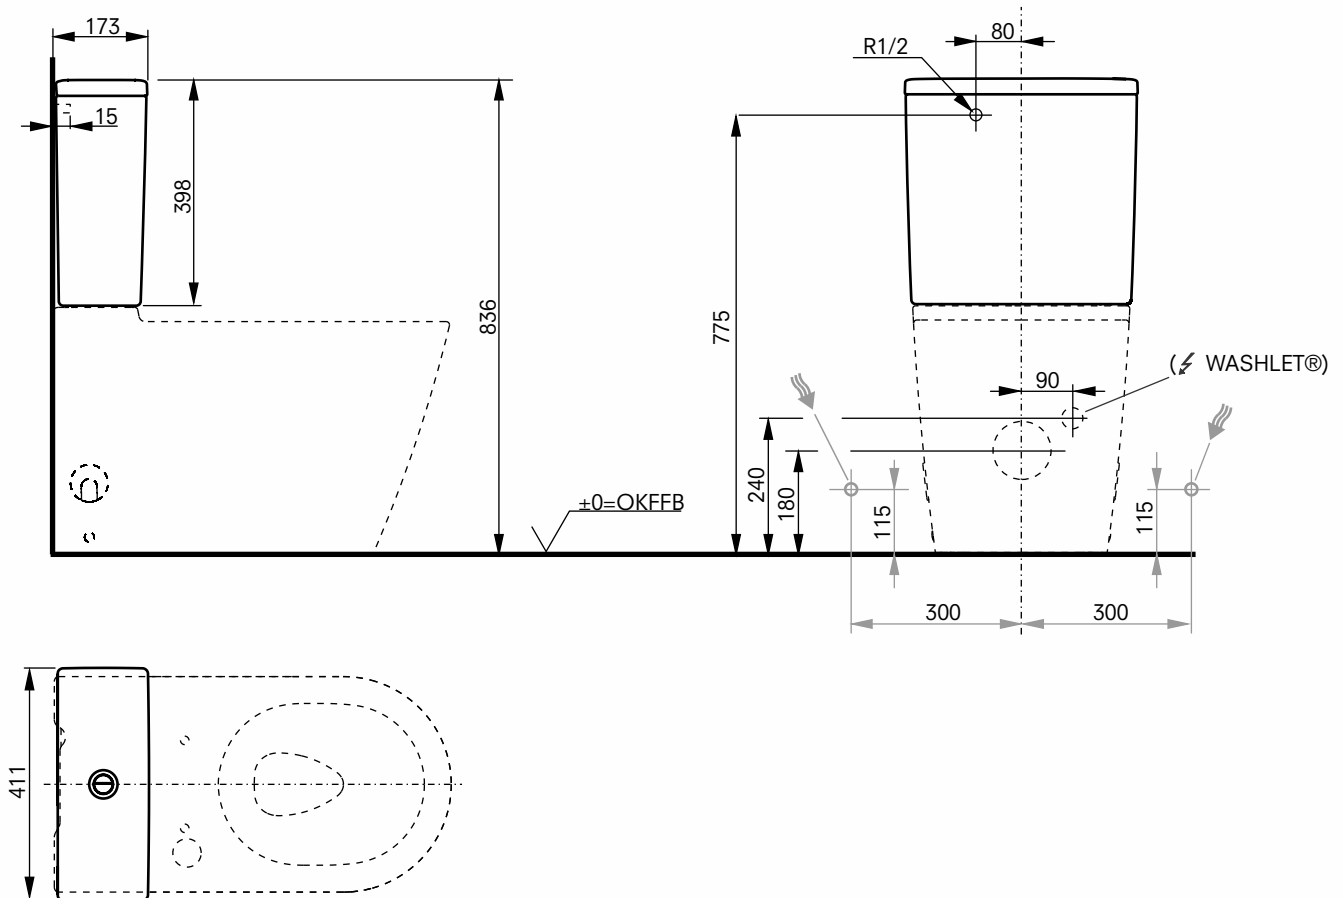

DE: Keramik-Spülkasten RP
FR: Réservoir de chasse en céramique RP
IT: RP copertura in ceramica, rettangolare
NL: Keramisch reservoir RP

PRODUCT DETAILS

Product code	SW561DY#W
GTIN (EAN)	40 50663 09684 7
Size	w:411xd:161xh:398 (mm)
Weight	18 kg
Colour	White
Material	Ceramic/plastic
Technologies	Water saving, 3/4,5 L

TO BE COMBINED WITH

RP WC, close coupled	CW561Y#XW
-----------------------------	-----------

CAN BE COMBINED WITH

Connecting set for WASHLET® RG / RG Lite with hidden connections on WC RP, close coupled	TCA567
Connecting set for Ceramic cistern RP for water connection to an existing angle valve on the left or right of the toilet	HM561EU (G3/8) HM561UK (G1/2)

Weights and measurements shown may be subject to small variations or are indicative.

TECHNICAL DRAWINGS

Connecting set for WASHLET® RG / RG Lite with hidden connections on WC RP, close coupled

DE: Anschlussset für WASHLET® RG / RG Lite mit verdeckten Anschlüssen auf WC RP, Standkombination

NL: Aansluitset voor WASHLET® RG / RG Lite met onzichtbare aansluitingen op toilet RP, staande combinatie

PRODUCT DETAILS

Product code	TCA567
GTIN (EAN)	40 50663 09694 6

TO BE COMBINED WITH

RP WC, close coupled	CW561Y#XW
Ceramic cistern RP	SW561DY#W
WASHLET® RG Lite, incl. Remote controller	TCF34170GEU
WASHLET® RG, incl. Remote controller	TCF34270GEU