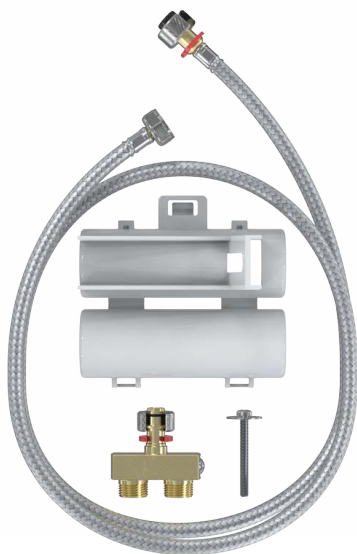

WASHLET™

RG, incl. remote controller

DE: RG, inkl. Fernbedienung
FR: RG, télécommande incluse
IT: RG, incl. telecomando
NL: RG, incl. Afstandsbediening

PRODUCT DETAILS

Product code	TCF34270GEU
GTIN (EAN)	40 50663 09606 9
Size	w:383xd:540xh:130 (mm)
Weight	5 kg
Colour	White
Technologies	Warm water nozzle, heated seat, Deodorizer, EWATER+ for nozzle, PREMIST, Decalcification programm, Detachable nozzle, seat with soft-closing function

TO BE COMBINED WITH

RP WC, close coupled	CW561Y#XW
-----------------------------	-----------

CAN BE COMBINED WITH

Connecting set for WASHLET® RG / RG Lite with hidden connections on WC RP, close coupled	TCA567
Connecting set for Ceramic cistern RP for water connection to an existing angle valve on the left or right of the toilet	HM561EU (G3/8) HM561UK (G1/2)

Weights and measurements shown may be subject to small variations or are indicative.

TECHNICAL DRAWINGS

Connecting set for WASHLET® RG / RG Lite with hidden connections on WC RP, close coupled

DE: Anschlussset für WASHLET® RG / RG Lite mit verdeckten Anschlüssen auf WC RP, Standkombination

NL: Aansluitset voor WASHLET® RG / RG Lite met onzichtbare aansluitingen op toilet RP, staande combinatie

PRODUCT DETAILS

Product code	TCA567
GTIN (EAN)	40 50663 09694 6

TO BE COMBINED WITH

RP WC, close coupled	CW561Y#XW
Ceramic cistern RP	SW561DY#W
WASHLET® RG Lite, incl. Remote controller	TCF34170GEU
WASHLET® RG, incl. Remote controller	TCF34270GEU