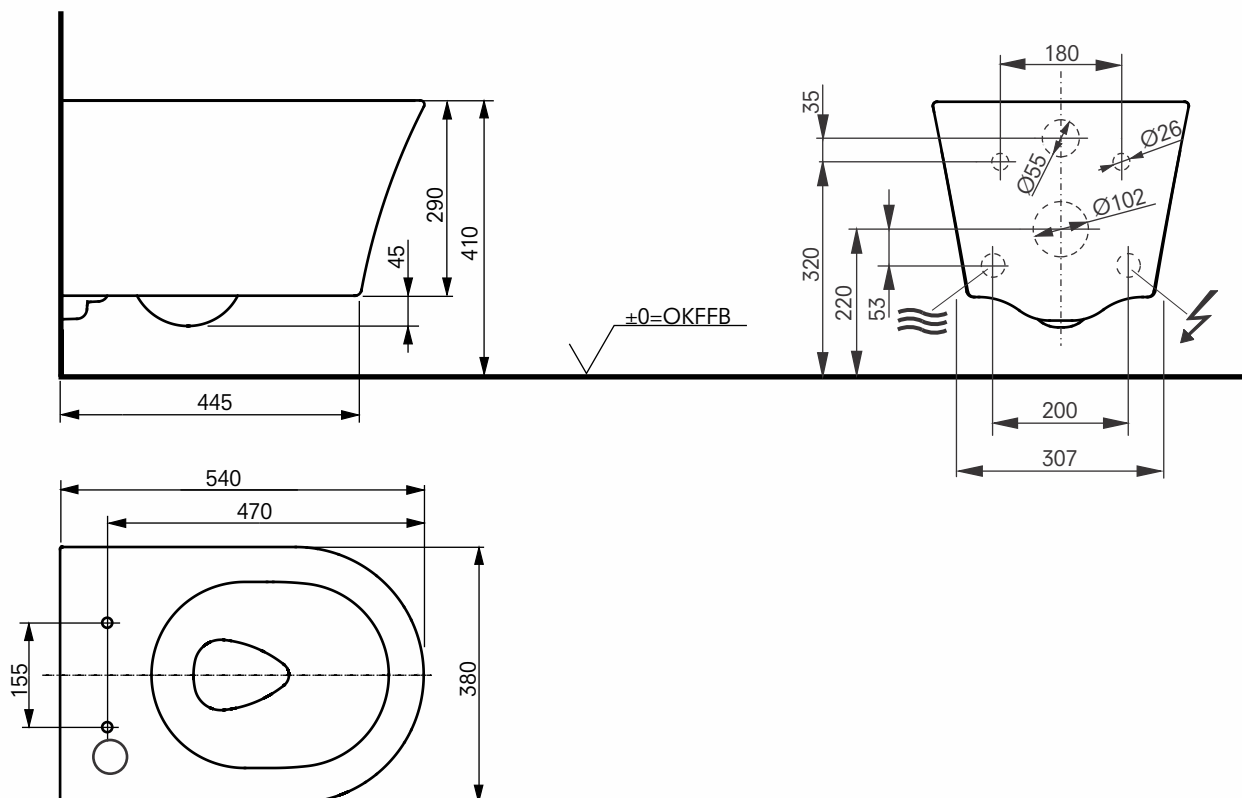

TECHNICAL DRAWINGS