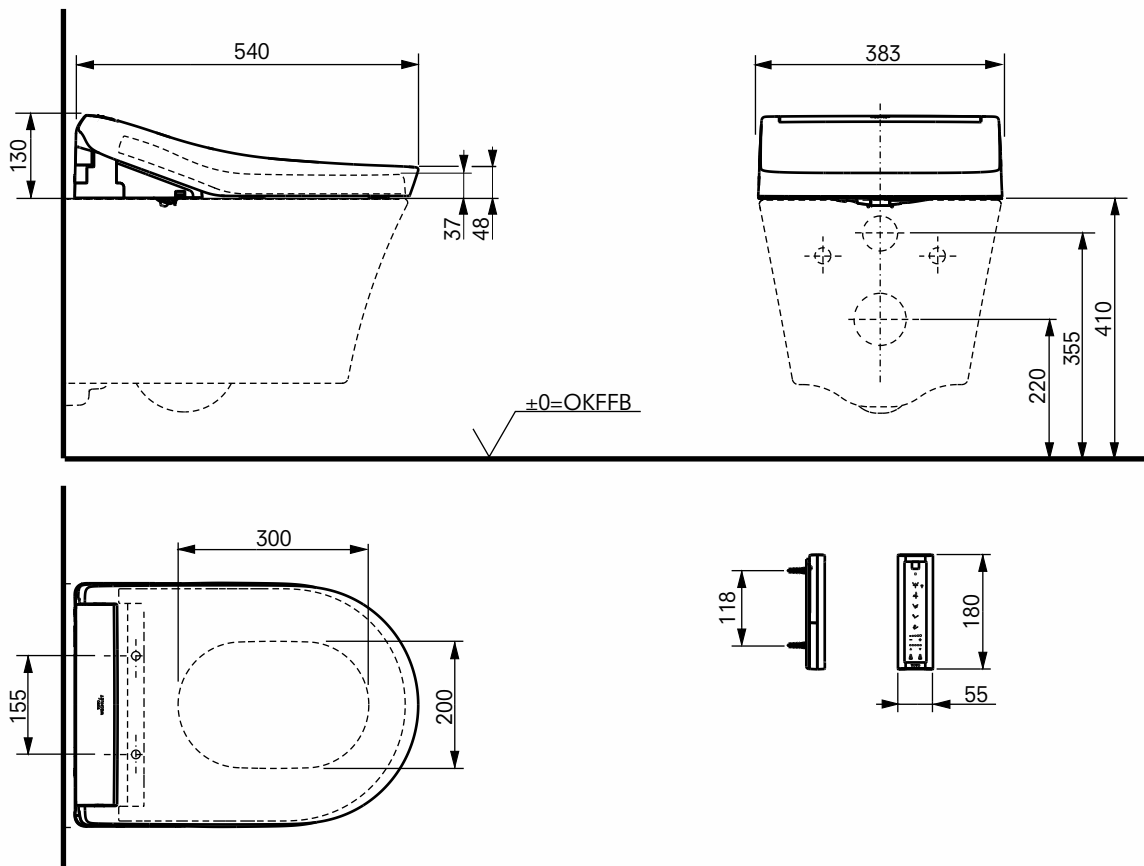

WASHLET™

RG Lite, incl. remote controller

DE: RG Lite, inkl. Fernbedienung
FR: RG Lite, télécommande incluse
IT: RG Lite, incl. telecomando
NL: RG Lite, incl. Afstandsbediening

PRODUCT DETAILS

Product code	TCF34170GEU
GTIN (EAN)	40 50663 09607 6
Size	w:383xd:540xh:130 (mm)
Weight	5 kg
Colour	White
Technologies	Warm water nozzle, heated seat, EWATER+ for nozzle, Decalcification programm, Detachable nozzle, seat with soft-closing function

TO BE COMBINED WITH

**GP WC, wall-hung, just to be used
for the mentioned WASHLET™**

CW553EY

Weights and measurements shown may be subject to small variations or are indicative.

TECHNICAL DRAWINGS

TOILETS

GP WC, wall-hung only for WASHLET™

PRODUCT DETAILS

Product code	CW553EY
GTIN (EAN)	40 50663 09603 8
Size	w:380×d:540×h:335
Weight	29 kg
Colour	White
Material	Ceramic
Technologies	TORNADO FLUSH, CEFIONTECT, RIMLESS, Water saving, 3/4.5 - 6 L

PRODUCT DETAILS

Product code	SP515011B
GTIN (EAN)	40 50663 09604 5
Size	w:42xd:23xh:37 (mm)
Weight	0,07 kg

Weights and measurements shown may be subject to small variations or are indicative.

TECHNICAL DRAWINGS