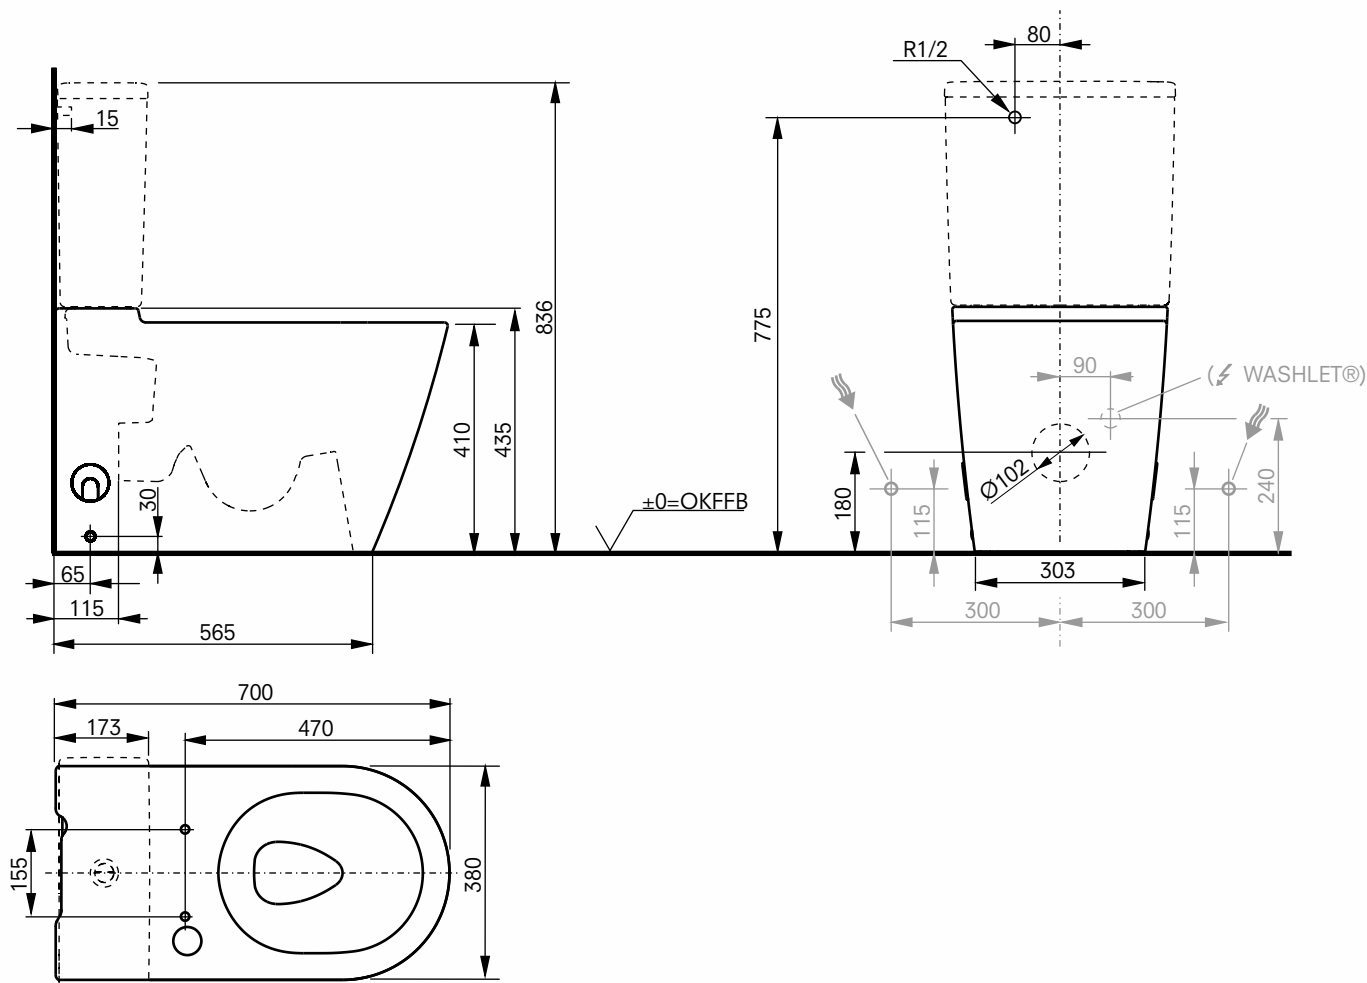

### PRODUCT DETAILS

<b>Product code</b>	CW561Y#XW
<b>GTIN (EAN)</b>	40 50663 09683 0
<b>Size</b>	w:380xd:700xh:438 (mm)
<b>Weight</b>	41 kg
<b>Colour</b>	White
<b>Material</b>	Ceramic
<b>Technologies</b>	TORNADO FLUSH, CEFIONTECT, RIMLESS, Water saving, 3/4,5 L

### TO BE COMBINED WITH

<b>RP ceramic cistern</b>	SW561DY#W
<b>WASHLET® RG Lite, incl. Remote controller</b>	TCF34170GEU
<b>WASHLET® RG, incl. remote controller</b>	TCF34270GEU

Weights and measurements shown may be subject to small variations or are indicative.

### TECHNICAL DRAWINGS