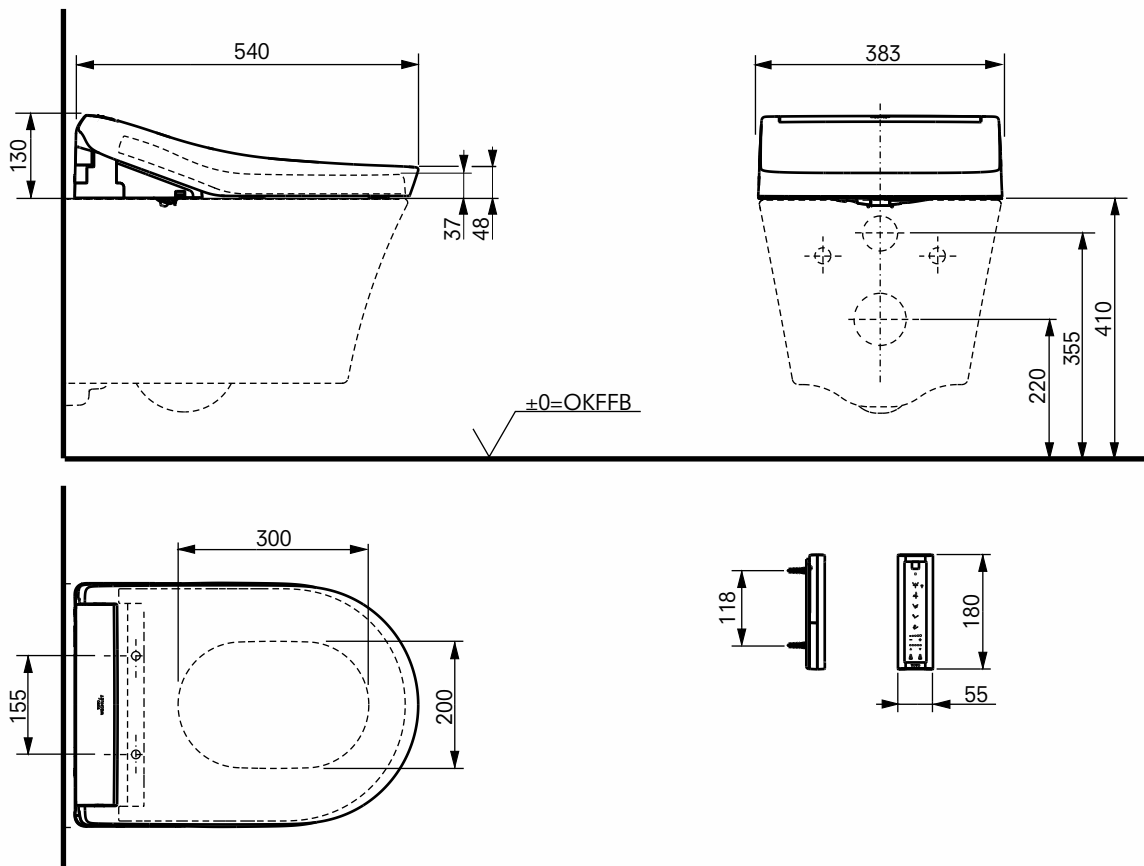

### PRODUCT DETAILS

<b>Product code</b>	TCF34170GEU
<b>GTIN (EAN)</b>	40 50663 09607 6
<b>Size</b>	w:383xd:540xh:130 (mm)
<b>Weight</b>	5 kg
<b>Colour</b>	White
<b>Technologies</b>	Warm water nozzle, heated seat, EWATER+ for nozzle, Decalcification programm, Detachable nozzle, seat with soft-closing function

### TO BE COMBINED WITH

**GP WC, wall-hung, just to be used  
for the mentioned WASHLET™**

CW553EY

Weights and measurements shown may be subject to small variations or are indicative.

### TECHNICAL DRAWINGS

### PRODUCT DETAILS

<b>Product code</b>	CW561Y#XW
<b>GTIN (EAN)</b>	40 50663 09683 0
<b>Size</b>	w:380xd:700xh:438 (mm)
<b>Weight</b>	41 kg
<b>Colour</b>	White
<b>Material</b>	Ceramic
<b>Technologies</b>	TORNADO FLUSH, CEFIONTECT, RIMLESS, Water saving, 3/4,5 L