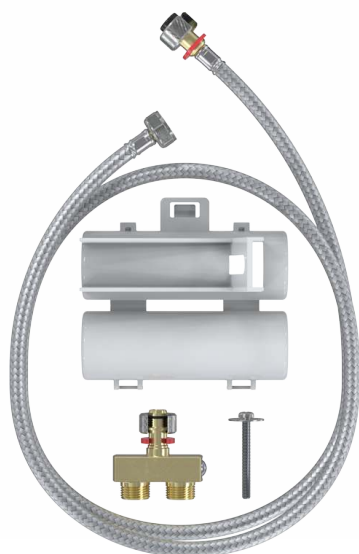

Connecting set for WASHLET® RG / RG Lite with hidden connections on WC RP, close coupled