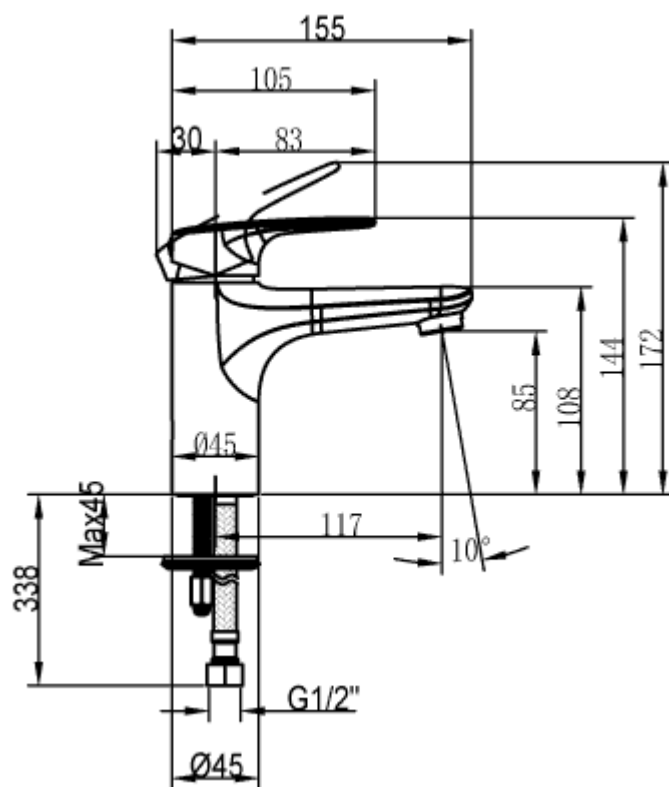

TAPS & FITTINGS O.NOVO START

PRODUCT INFORMATION

1. POSITION

Article number	TVW10510311061
Article title	Villeroy & Boch O.novo Start Single-lever basin mixer, Without waste, Chrome
Product designation	Single-lever basin mixer
Collection	O.novo Start
Assembly / Assembly type	Deck-mounted
Length in mm	155
Width in mm	45
Height in mm	144
Weight in kg	1,10
Colour name	Chrome
EAN number	4051202568962
Air plus	An aerator enriches the water with air for a particularly soft, water-saving jet
Easy clean	Longer service life: optimum limescale removal by simply rubbing nozzles and aerators clean
Aqua smart	Sustainable, limited water flow: saving water without sacrificing on performance
Tap smartpressure	Constant water flow rate for washbasin mixers regardless of pressure fluctuations in the piping system
Length of spout in mm	117
Material	Brass
Volume	6.552
Cartridge	Cartridge with ceramic discs Ø35 mm
Thermostat	No
Cool Tap	No

COLOUR

COLOUR DESIGNATION

Chrome

TECHNICAL DRAWINGS

TVW10510311061

CHARACTERISTICS

An aerator enriches the water with air for a particularly soft, water-saving jet

Sustainable, limited water flow: saving water without sacrificing on performance