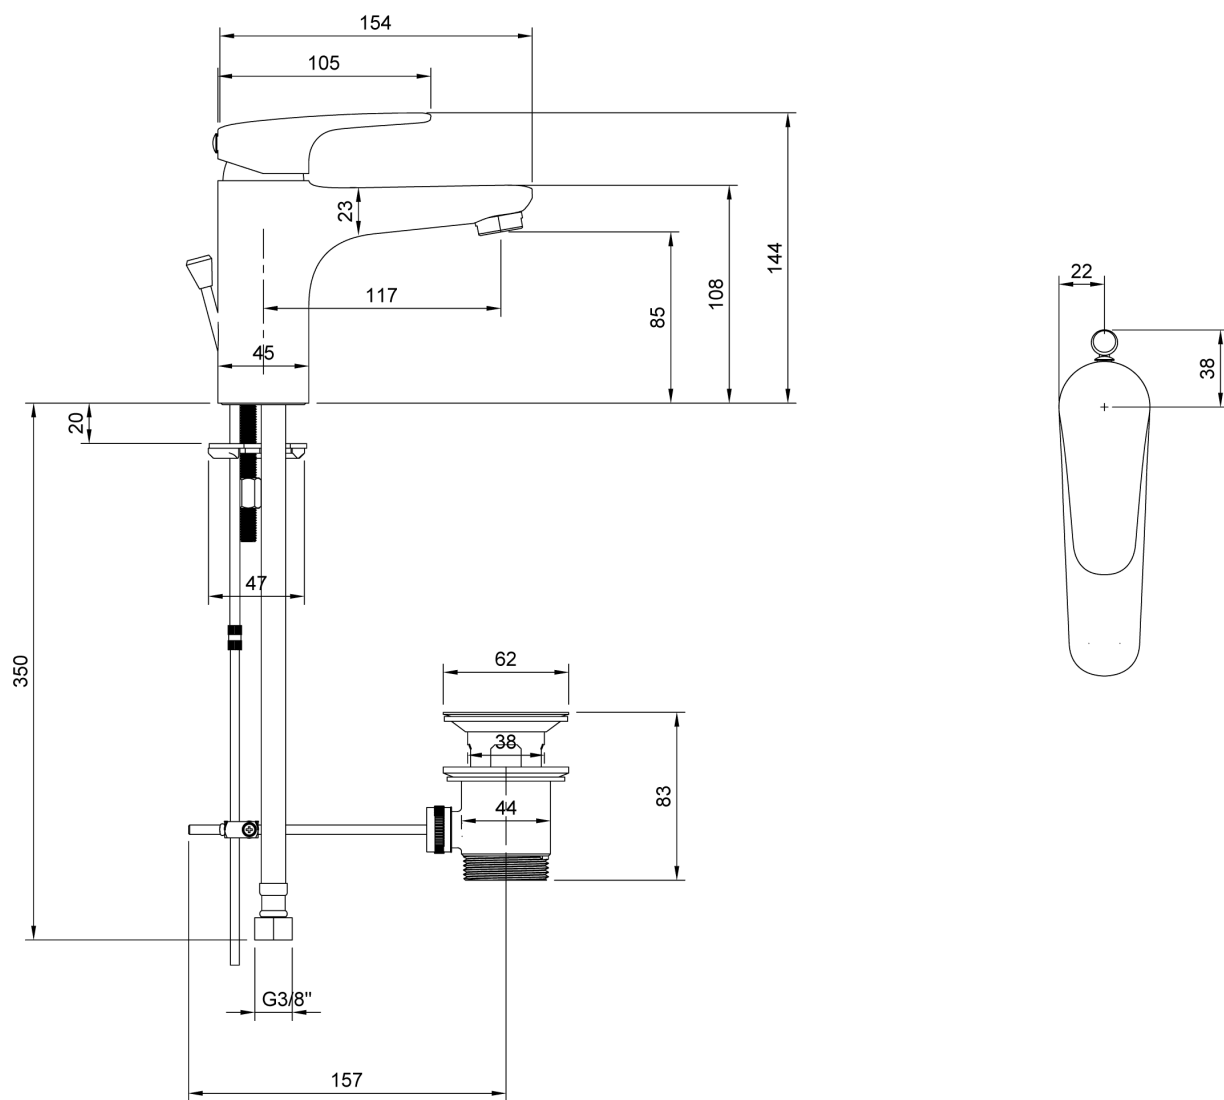

TAPS & FITTINGS O.NOVO START

PRODUCT INFORMATION

1 . POSITION

Article number	TVW10510111061
Article title	Villeroy & Boch O.novo Start Single-lever basin mixer, With push/pull rod lever and pop-up waste, Chrome
Product designation	Single-lever basin mixer
Collection	O.novo Start
Assembly / Assembly type	Deck-mounted
Scope of delivery	1 x tap fitting 1 x aerator key 1 x outlet fitting 1 x fastening 2 x connecting hoses 1 x installation instructions
Length in mm	155
Width in mm	45
Height in mm	144
Weight in kg	1,46
Material	Brass
Colour name	Chrome
EAN number	4051202568900
Air plus	An aerator enriches the water with air for a particularly soft, water-saving jet
Easy clean	Longer service life: optimum limescale removal by simply rubbing nozzles and aerators clean
Aqua smart	Sustainable, limited water flow: saving water without sacrificing on performance
Tap smartpressure	Constant water flow rate for washbasin mixers regardless of pressure fluctuations in the piping system
Length of spout in mm	117
Material	Brass
Volume	6.552
Angle jet regulator	10
Cartridge	Cartridge with ceramic discs
Thermostat	No
Cool Tap	No
Spray types	Comfort jet

COLOUR

COLOUR DESIGNATION

Chrome

TECHNICAL DRAWINGS

TVW10510111061

CHARACTERISTICS

An aerator enriches the water with air for a particularly soft, water-saving jet

Sustainable, limited water flow: saving water without sacrificing on performance

Longer service life: optimum limescale removal by simply rubbing nozzles and aerators clean

Constant water flow rate for washbasin mixers regardless of pressure fluctuations in the piping system

FLOW CHART