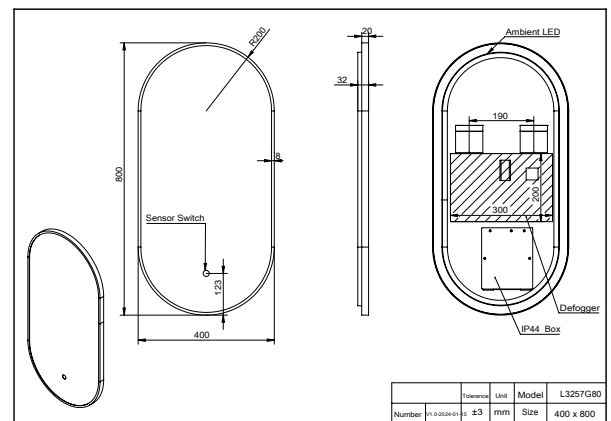

PRODUCT DATA SHEET

LED Cloakroom 400x800

Matte Black

Product Code: MIRROR019

SCUDO
BEAUTIFUL BATHROOMS

0330 124 7290

sales@scudo.co.uk - www.scudo.co.uk

Scudo is the trading name of Harrison Bathrooms Ltd. Whilst we endeavour to ensure that the product information is accurate we accept no liability for any information given. All images are for illustration purposes only. Product images and specification are subject to change. Measurements are in millimetres and are nominal.

Product Name	MIRROR019
Product Description	LED Cloakroom 400x800 Matte Black
Product Transportation	
Barcode	5060991252463
Country of origin	China
Commodity code	7009910000
Product Measurements	
Product Weight (KG)	5.00
Product Width (mm)	400
Product Height (mm)	800
Product Depth (mm)	32
Primary Packed Measurements	
Packaged Weight (KG)	7.00
Packed Length	425
Packed Width	825
Packed Height	57

General Information	
Construction Material	Steel / Glass
Installation type	Wall Mounted
Colour / Finish	Mirror
Mirror Attributes	
Bulb Watts	30
Bulb Type	LED
Voltage	230
Switch Type	Infrared
Shaving Socket	No
Demister	Yes
Clock	No
Hang Type	Potrait
Light Colour	Cool / Warm White
Lumens	1140
Light Temperature	2700-6500k
Dimmable	Yes
Energy Rating	F
Internal Shelves	No
Down Light	No
Bluetooth Speaker	No
IP Rating	IP44