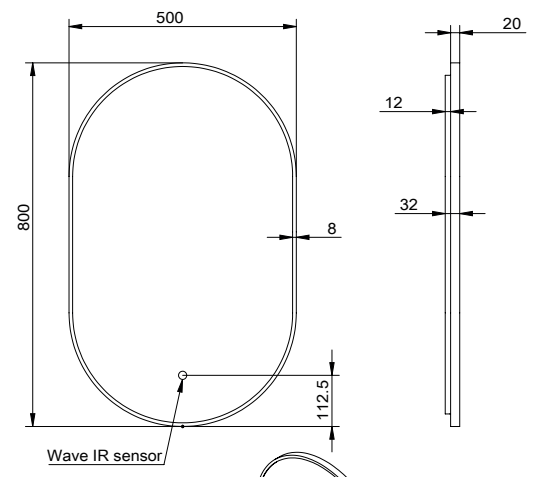

PRODUCT DATA SHEET

Tablet Mirror Brushed Brass Frame 500x800

Product Code: MIRROR012

SCUDO
BEAUTIFUL BATHROOMS

0330 124 7290

sales@scudo.co.uk - www.scudo.co.uk

Scudo is the trading name of Harrison Bathrooms Ltd. Whilst we endeavour to ensure that the product information is accurate we accept no liability for any information given. All images are for illustration purposes only. Product images and specification are subject to change. Measurements are in millimetres and are nominal.

Product Name	MIRROR012
Product Description	Tablet Mirror Brushed Brass Frame 500x800
Product Transportation	
Barcode	5060964936161
Country of origin	CH
Commodity code	7009920000
Product Measurements	
Product Weight (KG)	XXX
Product Width (mm)	500
Product Height (mm)	800
Product Depth (mm)	32
Product Length (mm)	0
Primary Packed Measurements	
Packaged Weight	XXX
Packed Length	XXX
Packed Width	XXX
Packed Height	XXX

General Information	
Construction Material	Aluminum / Mirror Glass / PMMA (plastic)
Installation type	Wall Mounted
Colour / Finish	Brushed Brass/Mirror
Mirror Attributes	
Bulb Watts	30.8
Bulb Type	LED
Voltage	230
Switch Type	INFRARED
Shaving Socket	NO
Demister	YES
Clock	NO
Hang Type	LANDSCAPE/PORTRAIT
Light Colour	COOL/WARM WHITE
Lumens	2100
Light Temperature	2700/6500K
Dimmable	YES
Energy Rating	F
Internal Shelves	NO
Down Light	NO
Bluetooth Speaker	NO
IP Rating	IP44

Dimensions
(measurements in mm)