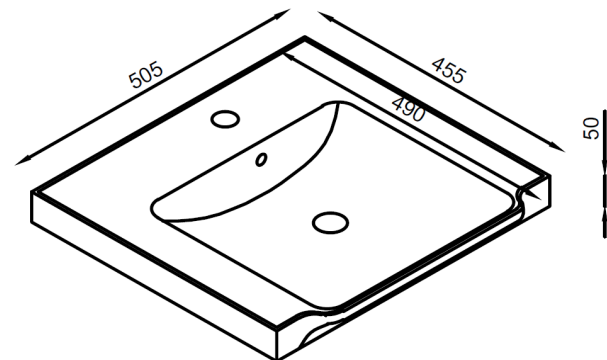

### Dimensions

(Measurements in mm)

## Bota 600mm Basin

Product Code: BASIN018

|                             |                  |
|-----------------------------|------------------|
| Product Name                | BASIN018         |
| Product Description         | Bota 600mm Basin |
| Product Transportation      |                  |
| Barcode                     | 5060991201119    |
| Country of origin           | China            |
| Commodity code              | 6910900000       |
| Product Measurements        |                  |
| Product Weight (KG)         | 14               |
| Product Width (mm)          | 610              |
| Product Height (mm)         | 50               |
| Product Depth (mm)          | 455              |
| Primary Packed Measurements |                  |
| Packaged Weight             | 16               |
| Packed Length               | 6500             |
| Packed Width                | 80               |
| Packed Height               | 490              |

|                        |                      |
|------------------------|----------------------|
| General Information    |                      |
| Construction Material  | Ceramic              |
| Installation type      | Furniture mounted    |
| Colour / Finish        | White                |
| Basin Attributes       |                      |
| Basin Type             | Furniture Mounted    |
| Number of Tap Holes    | 1                    |
| Overflow               | Round                |
| Recommended waste type | Slotted or Universal |
| Inner Bowl Width (mm)  | 450                  |
| Inner Bowl Length (mm) | 360                  |
| Inner Bowl Depth (mm)  | 105                  |

## Dimensions

(Measurements in mm)