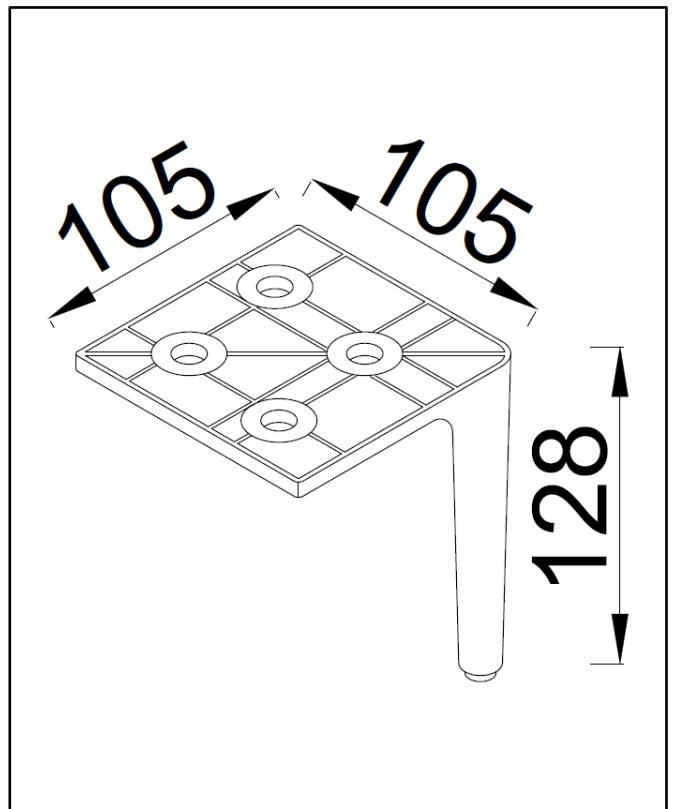

|                                    |                              |
|------------------------------------|------------------------------|
| Product Name                       | BOTA-600-GREEN               |
| Product Description                | Bota 600 Unit Parisian Green |
| <b>Product Transportation</b>      |                              |
| Barcode                            | 5060991201225                |
| Country of origin                  | China                        |
| Commodity code                     | 9403609000                   |
| <b>Product Measurements</b>        |                              |
| Product Weight (KG)                | 31.5                         |
| Product Width (mm)                 | 600                          |
| Product Height (mm)                | 670                          |
| Product Length (mm)                | 450                          |
| <b>Primary Packed Measurements</b> |                              |
| Packaged Weight                    | 33.5                         |
| Packed Length                      | 505                          |
| Packed Width                       | 650                          |
| Packed Height                      | 720                          |

### Dimensions

(Measurements in mm)

## Dimensions

(Measurements in mm)