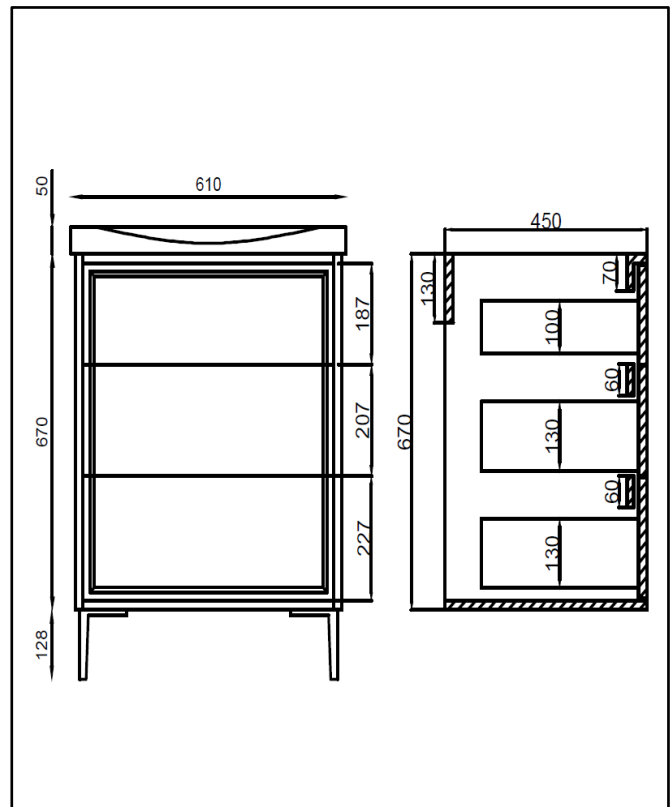

|                                    |                              |
|------------------------------------|------------------------------|
| Product Name                       | BOTA-600-GREEN               |
| Product Description                | Bota 600 Unit Parisian Green |
| <b>Product Transportation</b>      |                              |
| Barcode                            | 5060991201225                |
| Country of origin                  | China                        |
| Commodity code                     | 9403609000                   |
| <b>Product Measurements</b>        |                              |
| Product Weight (KG)                | 31.5                         |
| Product Width (mm)                 | 600                          |
| Product Height (mm)                | 670                          |
| Product Length (mm)                | 450                          |
| <b>Primary Packed Measurements</b> |                              |
| Packaged Weight                    | 33.5                         |
| Packed Length                      | 505                          |
| Packed Width                       | 650                          |
| Packed Height                      | 720                          |

### Dimensions

(Measurements in mm)

## Dimensions

(Measurements in mm)