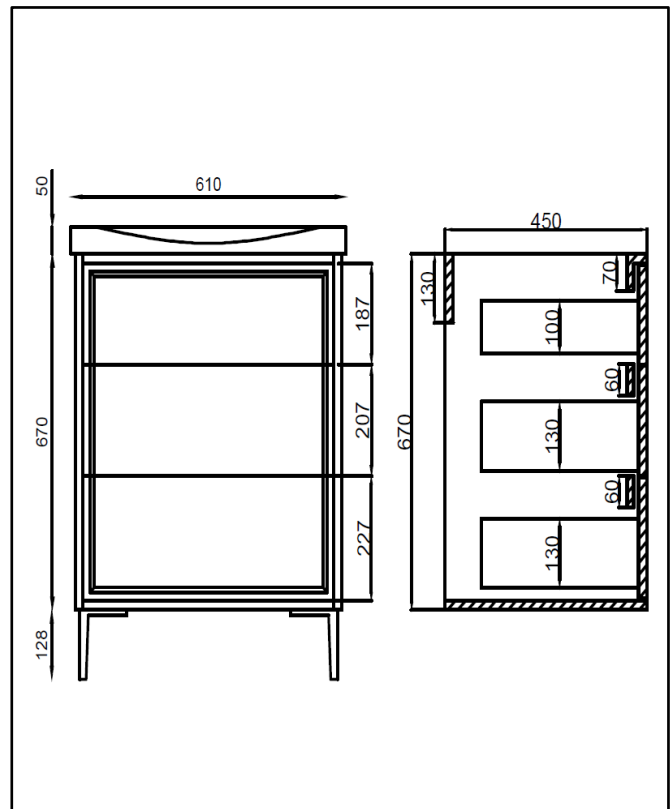

0330 124 7290

sales@scudo.co.uk www.scudo.co.uk

Scudo is the trading name of Harrison Bathrooms Ltd. Whilst we endeavor to ensure that the product information is accurate, we accept no liability for any information given. All images are for illustration purposes only. Product images and specification are subject to change. Measurements are in millimeters and are nominal.

Product Name	BOTA-600-GREEN
Product Description	Bota 600 Unit Parisian Green
Product Transportation	
Barcode	5060991201225
Country of origin	China
Commodity code	9403609000
Product Measurements	
Product Weight (KG)	31.5
Product Width (mm)	600
Product Height (mm)	670
Product Length (mm)	450
Primary Packed Measurements	
Packaged Weight	33.5
Packed Length	505
Packed Width	650
Packed Height	720

General Information	
Construction Material	Painted MDF
Installation type	Floor Mounted
Colour / Finish	Parisian Green
Furniture Attributes	
Supplied Fully Assembled	Yes
Number Of Drawers	3
Number Of Doors	0
Soft Close Doors / Drawers	Push to Open
Moisture resistant	Yes
Internal Shelves	N/A
Door Opening Width (mm)	
Draw Opening Distance (mm)	
False Draws	No
Number of False Draws	No
Can the door be swapped over to open the opposite way	N/A
Which side is the door hinge located	N/A
Compatible Furniture Part Code	Bota
Compatible Basin Part Code	BASIN018
Handles	
Handle Style	Push to Open
Handle Finish	N/A
Handle Material	N/A
Number of Handles	N/A

Dimensions

(Measurements in mm)

LIFETIME GUARANTEE

We are confident in our products and we want our customer to be, we proudly give a lifetime guarantee on our taps and showers. further details can be found on our website.