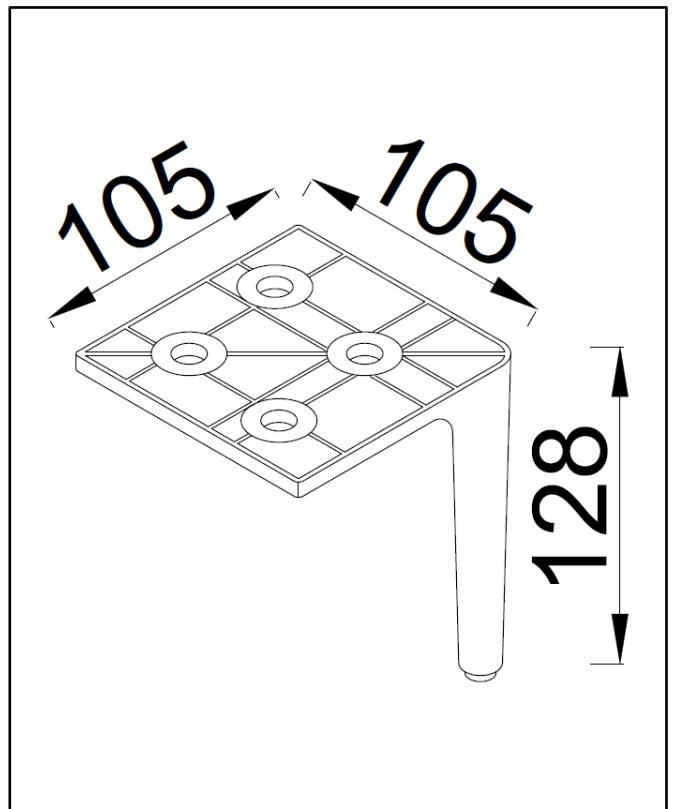

Product Name	BOTA-500-GREEN
Product Description	Bota 500 Unit Parisian Green
Product Transportation	
Barcode	5060991201195
Country of origin	China
Commodity code	9403609000
Product Measurements	
Product Weight (KG)	28.5
Product Width (mm)	495
Product Height (mm)	670
Product Length (mm)	450
Primary Packed Measurements	
Packaged Weight	30
Packed Length	505
Packed Width	550
Packed Height	720

PRODUCT DATA SHEET

Bota 500mm Basin

Product Code: BASIN017

Product Name	BASIN017
Product Description	Bota 500mm Basin
Product Transportation	
Barcode	5060991201102
Country of origin	China
Commodity code	6910900000
Product Measurements	
Product Weight (KG)	13
Product Width (mm)	505
Product Height (mm)	50
Product Depth (mm)	455
Primary Packed Measurements	
Packaged Weight	12
Packed Length	540
Packed Width	80
Packed Height	490

General Information	
Construction Material	Ceramic
Installation type	Furniture mounted
Colour / Finish	White
Basin Attributes	
Basin Type	Furniture Mounted
Number of Tap Holes	1
Overflow	Round
Recommended waste type	Slotted or Universal
Inner Bowl Width (mm)	360
Inner Bowl Length (mm)	360
Inner Bowl Depth (mm)	105

Product Name	CAB-LEG-GM
Product Description	Bota Leg Sets Gunmetal
Product Transportation	
Barcode	5060991201164
Country of origin	China
Commodity code	9403609000
Product Measurements	
Product Weight (KG)	2.3
Product Width (mm)	105
Product Height (mm)	128
Product Depth (mm)	105
Primary Packed Measurements	
Packaged Weight	2.7
Packed Length	230
Packed Width	180
Packed Height	180
General Information	
Construction Material	Solid Aluminium Alloy.
Installation type	Furniture mounted
Colour / Finish	Gunmetal