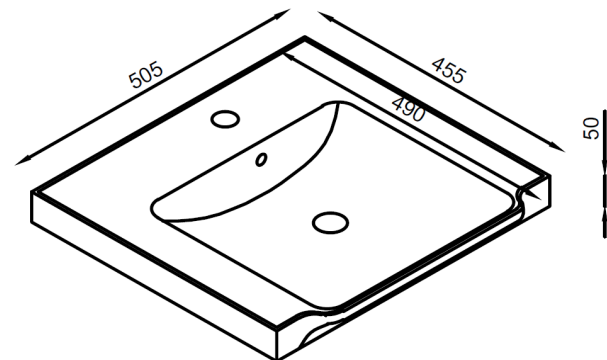

PRODUCT DATA SHEET

Bota 500mm Basin

Product Code: BASIN017

Product Name	BASIN017
Product Description	Bota 500mm Basin
Product Transportation	
Barcode	5060991201102
Country of origin	China
Commodity code	6910900000
Product Measurements	
Product Weight (KG)	13
Product Width (mm)	505
Product Height (mm)	50
Product Depth (mm)	455
Primary Packed Measurements	
Packaged Weight	12
Packed Length	540
Packed Width	80
Packed Height	490

General Information	
Construction Material	Ceramic
Installation type	Furniture mounted
Colour / Finish	White
Basin Attributes	
Basin Type	Furniture Mounted
Number of Tap Holes	1
Overflow	Round
Recommended waste type	Slotted or Universal
Inner Bowl Width (mm)	360
Inner Bowl Length (mm)	360
Inner Bowl Depth (mm)	105

SCUDO
BEAUTIFUL BATHROOMS

0330 124 7290

sales@scudo.co.uk www.scudo.co.uk

Scudo is the trading name of Harrison Bathrooms Ltd. Whilst we endeavour to ensure that the product information is accurate, we accept no liability for any information given. All images are for illustration purposes only. Product images and specification are subject to change. Measurements are in millimetres and are nominal.

Dimensions

(Measurements in mm)

LIFETIME GUARANTEE

We are confident in our products and we want our customer to be, we proudly give a lifetime guarantee on our taps and showers, further details can be found on our website.