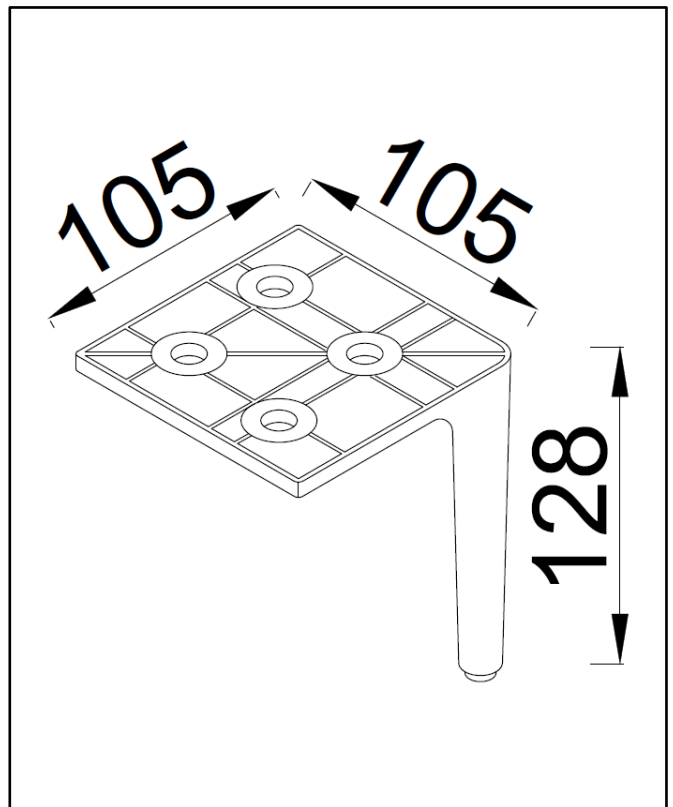

PRODUCT DATA SHEET

Bota Legs (Pack of 4)

Product Code: CAB-LEG-CH

SCUDO
BEAUTIFUL BATHROOMS

0330 124 7290

sales@scudo.co.uk www.scudo.co.uk

Scudo is the trading name of Harrison Bathrooms Ltd. Whilst we endeavour to ensure that the product information is accurate, we accept no liability for any information given. All images are for illustration purposes only. Product images and specification are subject to change. Measurements are in millimetres and are nominal.

Product Name	CAB-LEG-CH
Product Description	Bota Leg Sets Chrome
Product Transportation	
Barcode	5060991201140
Country of origin	China
Commodity code	9403609000
Product Measurements	
Product Weight (KG)	2.3
Product Width (mm)	105
Product Height (mm)	128
Product Depth (mm)	105
Primary Packed Measurements	
Packaged Weight	2.7
Packed Length	230
Packed Width	180
Packed Height	180

General Information	
Construction Material	Solid Aluminium Alloy.
Installation type	Furniture mounted
Colour / Finish	Chrome

Dimensions

(Measurements in mm)

LIFETIME GUARANTEE

We are confident in our products and we want our customer to be, we proudly give a lifetime guarantee on our taps and showers. Further details can be found on our website.