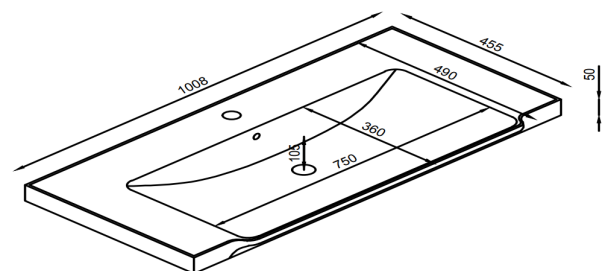

Product Name	BOTA-1000-GREEN
Product Description	Bota 1000-unit Parisian Green
Product Transportation	
Barcode	5060991201263
Country of origin	China
Commodity code	9403609000
Product Measurements	
Product Weight (KG)	47
Product Width (mm)	996
Product Height (mm)	670
Product Length (mm)	450
Primary Packed Measurements	
Packaged Weight	49
Packed Length	505
Packed Width	1050
Packed Height	720

Bota 1000mm Basin

Product Code: BASIN019

0330 124 7290

sales@scudo.co.uk www.scudo.co.uk

SCUDO
BEAUTIFUL BATHROOMS

Scudo is the trading name of Harrison Bathrooms Ltd. Whilst we endeavour to ensure that the product information is accurate, we accept no liability for any information given. All images are for illustration purposes only. Product images and specification are subject to change. Measurements are in millimetres and are nominal.

Product Name	BASIN019
Product Description	Bota 1000mm Basin
Product Transportation	
Barcode	5060991201126
Country of origin	China
Commodity code	6910900000
Product Measurements	
Product Weight (KG)	19
Product Width (mm)	1008
Product Height (mm)	50
Product Depth (mm)	455
Primary Packed Measurements	
Packaged Weight	21
Packed Length	500
Packed Width	1050
Packed Height	100

General Information	
Construction Material	Ceramic
Installation type	Furniture mounted
Colour / Finish	White
Basin Attributes	
Basin Type	Furniture Mounted
Number of Tap Holes	1
Overflow	Round
Recommended waste type	Slotted or Universal
Inner Bowl Width (mm)	360
Inner Bowl Length (mm)	750
Inner Bowl Depth (mm)	105