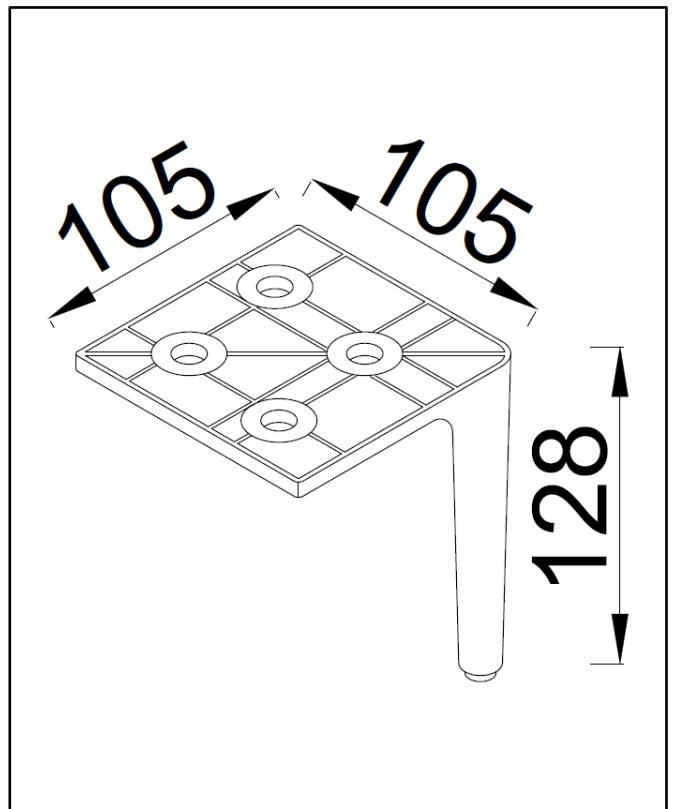

Product Name	BOTA-1000-GREEN
Product Description	Bota 1000-unit Parisian Green
Product Transportation	
Barcode	5060991201263
Country of origin	China
Commodity code	9403609000
Product Measurements	
Product Weight (KG)	47
Product Width (mm)	996
Product Height (mm)	670
Product Length (mm)	450
Primary Packed Measurements	
Packaged Weight	49
Packed Length	505
Packed Width	1050
Packed Height	720

Product Name	BASIN019
Product Description	Bota 1000mm Basin
Product Transportation	
Barcode	5060991201126
Country of origin	China
Commodity code	6910900000
Product Measurements	
Product Weight (KG)	19
Product Width (mm)	1008
Product Height (mm)	50
Product Depth (mm)	455
Primary Packed Measurements	
Packaged Weight	21
Packed Length	500
Packed Width	1050
Packed Height	100

General Information	
Construction Material	Ceramic
Installation type	Furniture mounted
Colour / Finish	White
Basin Attributes	
Basin Type	Furniture Mounted
Number of Tap Holes	1
Overflow	Round
Recommended waste type	Slotted or Universal
Inner Bowl Width (mm)	360
Inner Bowl Length (mm)	750
Inner Bowl Depth (mm)	105

Product Name	CAB-LEG-GM
Product Description	Bota Leg Sets Gunmetal
Product Transportation	
Barcode	5060991201164
Country of origin	China
Commodity code	9403609000
Product Measurements	
Product Weight (KG)	2.3
Product Width (mm)	105
Product Height (mm)	128
Product Depth (mm)	105
Primary Packed Measurements	
Packaged Weight	2.7
Packed Length	230
Packed Width	180
Packed Height	180
General Information	
Construction Material	Solid Aluminium Alloy.
Installation type	Furniture mounted
Colour / Finish	Gunmetal