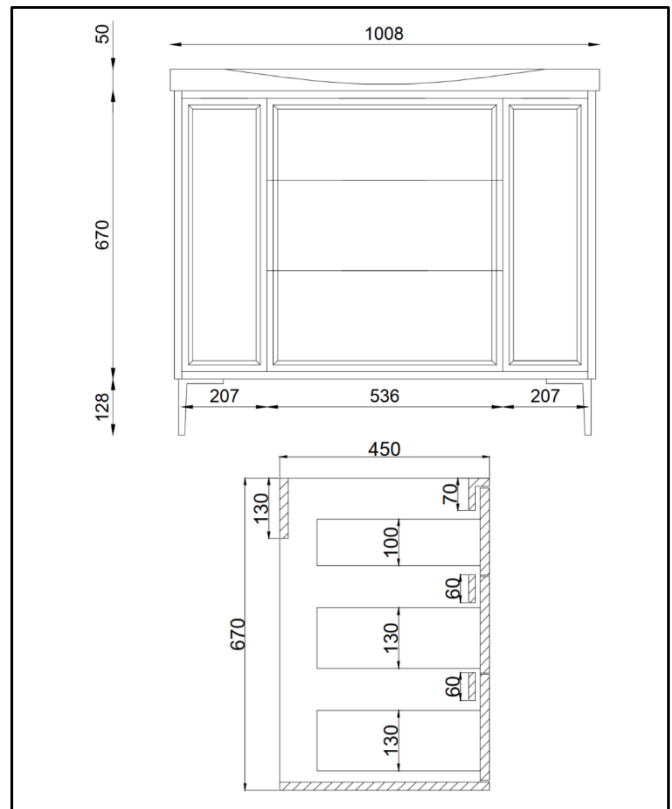

Product Name	BOTA-1000-GREEN
Product Description	Bota 1000-unit Parisian Green
Product Transportation	
Barcode	5060991201263
Country of origin	China
Commodity code	9403609000
Product Measurements	
Product Weight (KG)	47
Product Width (mm)	996
Product Height (mm)	670
Product Length (mm)	450
Primary Packed Measurements	
Packaged Weight	49
Packed Length	505
Packed Width	1050
Packed Height	720

General Information	
Construction Material	Painted MDF
Installation type	Wall Mounted
Colour / Finish	Parisian Green
Furniture Attributes	
Supplied Fully Assembled	Yes
Number Of Drawers	3
Number Of Doors	2
Soft Close Doors / Drawers	Push to Open
Moisture resistant	Yes
Internal Shelves	2
Door Opening Width (mm)	
Draw Opening Distance (mm)	
False Draws	No
Number of False Draws	No
Can the door be swapped over to open the opposite way	N/a
Which side is the door hinge located	Left & Right
Compatible Furniture Part Code	Bota
Compatible Basin Part Code	BASIN019
Handles	
Handle Style	Push to Open
Handle Finish	N/a
Handle Material	N/a
Number of Handles	N/a

Product Name	BASIN019
Product Description	Bota 1000mm Basin
Product Transportation	
Barcode	5060991201126
Country of origin	China
Commodity code	6910900000
Product Measurements	
Product Weight (KG)	19
Product Width (mm)	1008
Product Height (mm)	50
Product Depth (mm)	455
Primary Packed Measurements	
Packaged Weight	21
Packed Length	500
Packed Width	1050
Packed Height	100

General Information	
Construction Material	Ceramic
Installation type	Furniture mounted
Colour / Finish	White
Basin Attributes	
Basin Type	Furniture Mounted
Number of Tap Holes	1
Overflow	Round
Recommended waste type	Slotted or Universal
Inner Bowl Width (mm)	360
Inner Bowl Length (mm)	750
Inner Bowl Depth (mm)	105