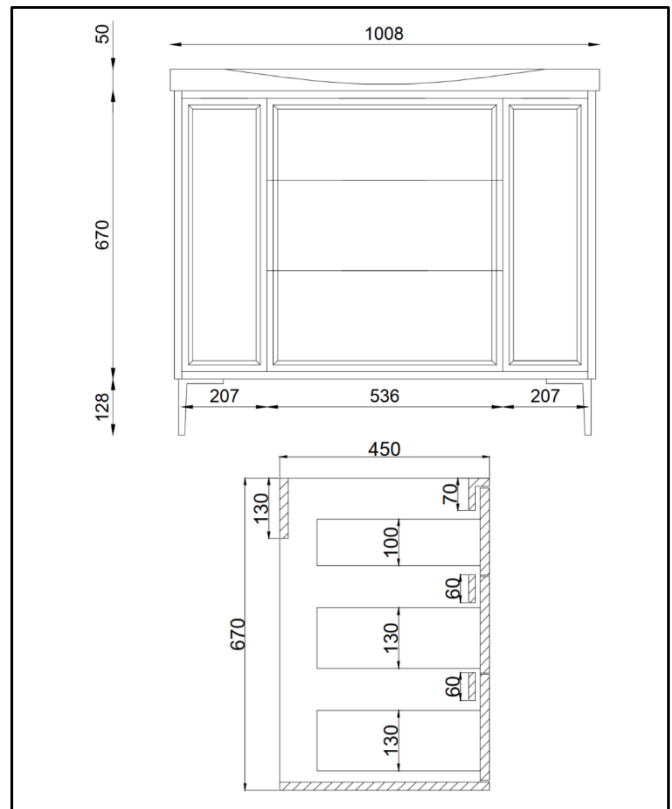

sales@scudo.co.uk www.scudo.co.uk

Scudo is the trading name of Harrison Bathrooms Ltd. Whilst we endeavor to ensure that the product information is accurate, we accept no liability for any information given. All images are for illustration purposes only. Product images and specification are subject to change. Measurements are in millimeters and are nominal.

Product Name	BOTA-1000-GREEN
Product Description	Bota 1000-unit Parisian Green
Product Transportation	
Barcode	5060991201263
Country of origin	China
Commodity code	9403609000
Product Measurements	
Product Weight (KG)	47
Product Width (mm)	996
Product Height (mm)	670
Product Length (mm)	450
Primary Packed Measurements	
Packaged Weight	49
Packed Length	505
Packed Width	1050
Packed Height	720

General Information	
Construction Material	Painted MDF
Installation type	Wall Mounted
Colour / Finish	Parisian Green
Furniture Attributes	
Supplied Fully Assembled	Yes
Number Of Drawers	3
Number Of Doors	2
Soft Close Doors / Drawers	Push to Open
Moisture resistant	Yes
Internal Shelves	2
Door Opening Width (mm)	
Draw Opening Distance (mm)	
False Draws	No
Number of False Draws	No
Can the door be swapped over to open the opposite way	N/a
Which side is the door hinge located	Left & Right
Compatible Furniture Part Code	Bota
Compatible Basin Part Code	BASIN019
Handles	
Handle Style	Push to Open
Handle Finish	N/a
Handle Material	N/a
Number of Handles	N/a

LIFETIME GUARANTEE

We are confident in our products and we want our customer to be, we proudly give a lifetime guarantee on our taps and showers. further details can be found on our website.