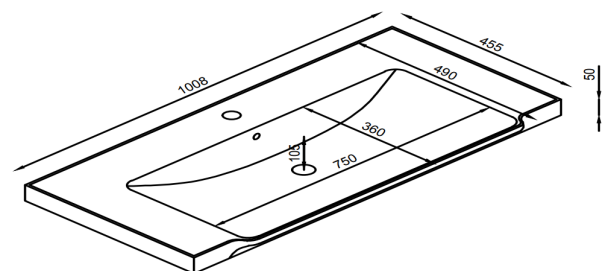

## Bota 1000mm Basin

Product Code: BASIN019

**SCUDO**  
BEAUTIFUL BATHROOMS

0330 124 7290

[sales@scudo.co.uk](mailto:sales@scudo.co.uk) [www.scudo.co.uk](http://www.scudo.co.uk)

Scudo is the trading name of Harrison Bathrooms Ltd. Whilst we endeavour to ensure that the product information is accurate, we accept no liability for any information given. All images are for illustration purposes only. Product images and specification are subject to change. Measurements are in millimetres and are nominal.

Product Name	BASIN019
Product Description	Bota 1000mm Basin
Product Transportation	
Barcode	5060991201126
Country of origin	China
Commodity code	6910900000
Product Measurements	
Product Weight (KG)	19
Product Width (mm)	1008
Product Height (mm)	50
Product Depth (mm)	455
Primary Packed Measurements	
Packaged Weight	21
Packed Length	500
Packed Width	1050
Packed Height	100

General Information	
Construction Material	Ceramic
Installation type	Furniture mounted
Colour / Finish	White
Basin Attributes	
Basin Type	Furniture Mounted
Number of Tap Holes	1
Overflow	Round
Recommended waste type	Slotted or Universal
Inner Bowl Width (mm)	360
Inner Bowl Length (mm)	750
Inner Bowl Depth (mm)	105

## Dimensions

(Measurements in mm)