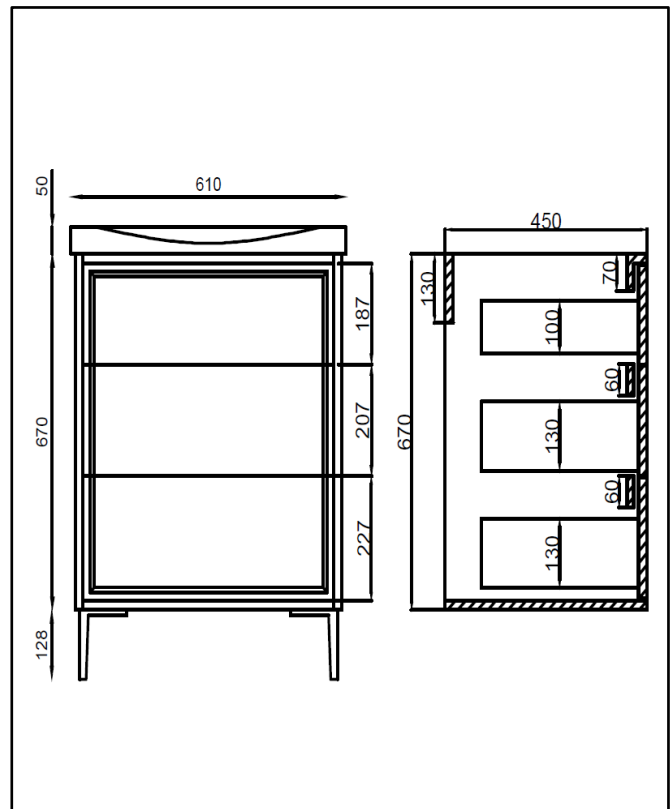

Product Name	BOTA-600-RED
Product Description	Bota 600 Unit Earth Red
<b>Product Transportation</b>	
Barcode	5060991201249
Country of origin	China
Commodity code	9403609000
<b>Product Measurements</b>	
Product Weight (KG)	31.5
Product Width (mm)	600
Product Height (mm)	670
Product Length (mm)	450
<b>Primary Packed Measurements</b>	
Packaged Weight	33.5
Packed Length	505
Packed Width	650
Packed Height	720

### Dimensions

(Measurements in mm)

## Dimensions

(Measurements in mm)