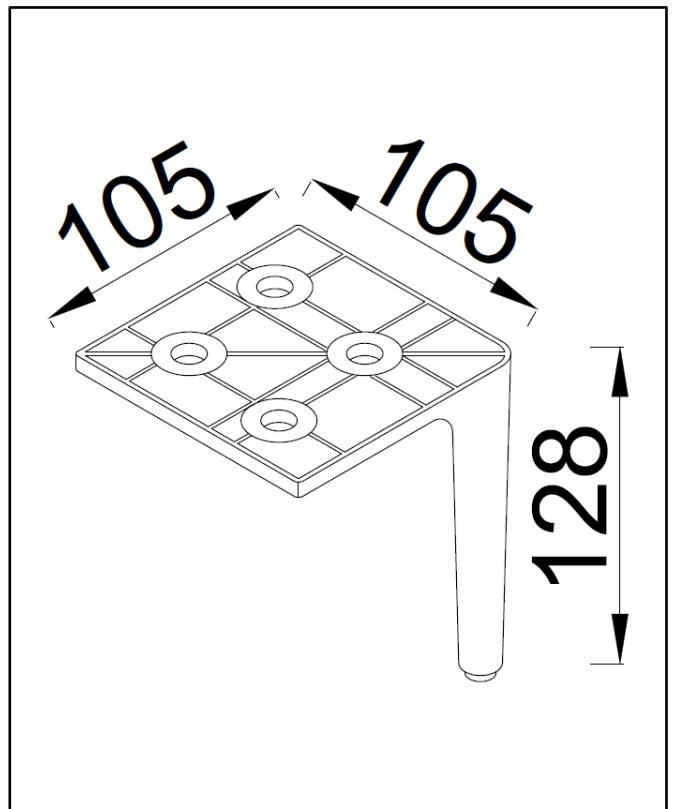

Product Name	BOTA-600-RED
Product Description	Bota 600 Unit Earth Red
<b>Product Transportation</b>	
Barcode	5060991201249
Country of origin	China
Commodity code	9403609000
<b>Product Measurements</b>	
Product Weight (KG)	31.5
Product Width (mm)	600
Product Height (mm)	670
Product Length (mm)	450
<b>Primary Packed Measurements</b>	
Packaged Weight	33.5
Packed Length	505
Packed Width	650
Packed Height	720

General Information	
Construction Material	Ceramic
Installation type	Furniture mounted
Colour / Finish	White
Basin Attributes	
Basin Type	Furniture Mounted
Number of Tap Holes	1
Overflow	Round
Recommended waste type	Slotted or Universal
Inner Bowl Width (mm)	450
Inner Bowl Length (mm)	360
Inner Bowl Depth (mm)	105

## Dimensions

(Measurements in mm)

### Dimensions

(Measurements in mm)