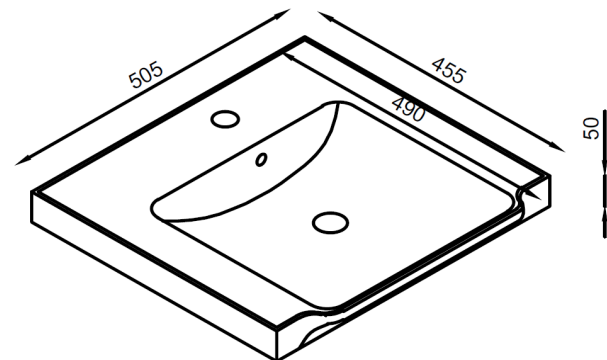

### Dimensions

(Measurements in mm)

## Bota 600mm Basin

Product Code: BASIN018

Product Name	BASIN018
Product Description	Bota 600mm Basin
Product Transportation	
Barcode	5060991201119
Country of origin	China
Commodity code	6910900000
Product Measurements	
Product Weight (KG)	14
Product Width (mm)	610
Product Height (mm)	50
Product Depth (mm)	455
Primary Packed Measurements	
Packaged Weight	16
Packed Length	6500
Packed Width	80
Packed Height	490

General Information	
Construction Material	Ceramic
Installation type	Furniture mounted
Colour / Finish	White
Basin Attributes	
Basin Type	Furniture Mounted
Number of Tap Holes	1
Overflow	Round
Recommended waste type	Slotted or Universal
Inner Bowl Width (mm)	450
Inner Bowl Length (mm)	360
Inner Bowl Depth (mm)	105

## Dimensions

(Measurements in mm)