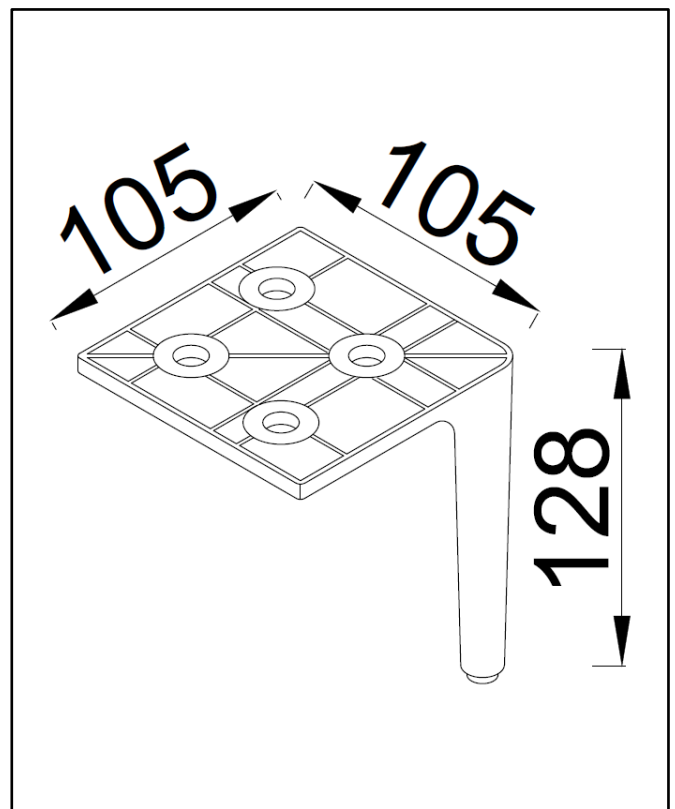

Product Name	BOTA-600-RED
Product Description	Bota 600 Unit Earth Red
<b>Product Transportation</b>	
Barcode	5060991201249
Country of origin	China
Commodity code	9403609000
<b>Product Measurements</b>	
Product Weight (KG)	31.5
Product Width (mm)	600
Product Height (mm)	670
Product Length (mm)	450
<b>Primary Packed Measurements</b>	
Packaged Weight	33.5
Packed Length	505
Packed Width	650
Packed Height	720

General Information	
Construction Material	Ceramic
Installation type	Furniture mounted
Colour / Finish	White
Basin Attributes	
Basin Type	Furniture Mounted
Number of Tap Holes	1
Overflow	Round
Recommended waste type	Slotted or Universal
Inner Bowl Width (mm)	450
Inner Bowl Length (mm)	360
Inner Bowl Depth (mm)	105

## Dimensions

(Measurements in mm)

### Dimensions

(Measurements in mm)