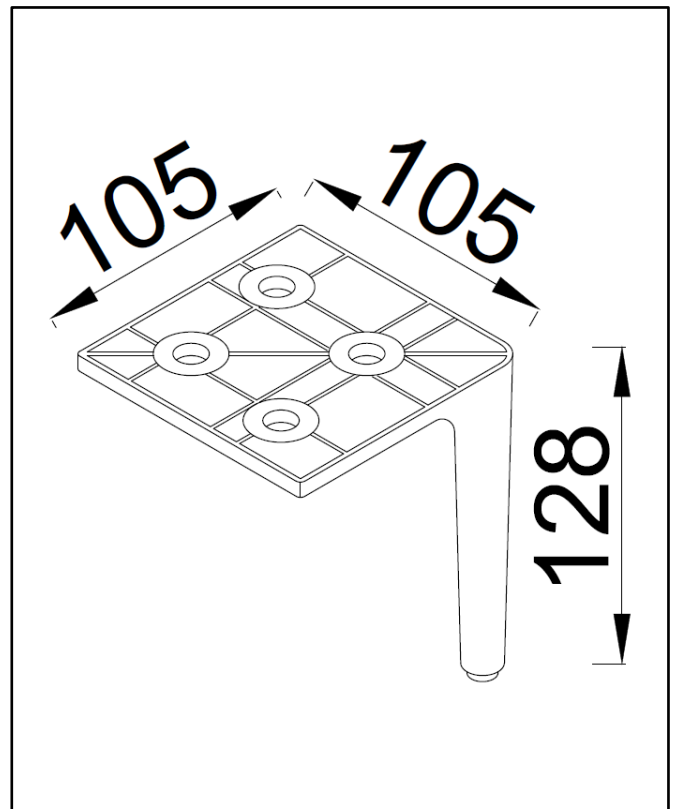

Product Name	BOTA-500-RED
Product Description	Bota 500 Unit Earth Red
Product Transportation	
Barcode	5060991201218
Country of origin	China
Commodity code	9403609000
Product Measurements	
Product Weight (KG)	28.5
Product Width (mm)	495
Product Height (mm)	670
Product Length (mm)	450
Primary Packed Measurements	
Packaged Weight	30
Packed Length	505
Packed Width	550
Packed Height	720

Product Name	BASIN017
Product Description	Bota 500mm Basin
Product Transportation	
Barcode	5060991201102
Country of origin	China
Commodity code	6910900000
Product Measurements	
Product Weight (KG)	13
Product Width (mm)	505
Product Height (mm)	50
Product Depth (mm)	455
Primary Packed Measurements	
Packaged Weight	12
Packed Length	540
Packed Width	80
Packed Height	490

General Information	
Construction Material	Ceramic
Installation type	Furniture mounted
Colour / Finish	White
Basin Attributes	
Basin Type	Furniture Mounted
Number of Tap Holes	1
Overflow	Round
Recommended waste type	Slotted or Universal
Inner Bowl Width (mm)	360
Inner Bowl Length (mm)	360
Inner Bowl Depth (mm)	105

Product Name	CAB-LEG-GM
Product Description	Bota Leg Sets Gunmetal
Product Transportation	
Barcode	5060991201164
Country of origin	China
Commodity code	9403609000
Product Measurements	
Product Weight (KG)	2.3
Product Width (mm)	105
Product Height (mm)	128
Product Depth (mm)	105
Primary Packed Measurements	
Packaged Weight	2.7
Packed Length	230
Packed Width	180
Packed Height	180
General Information	
Construction Material	Solid Aluminium Alloy.
Installation type	Furniture mounted
Colour / Finish	Gunmetal