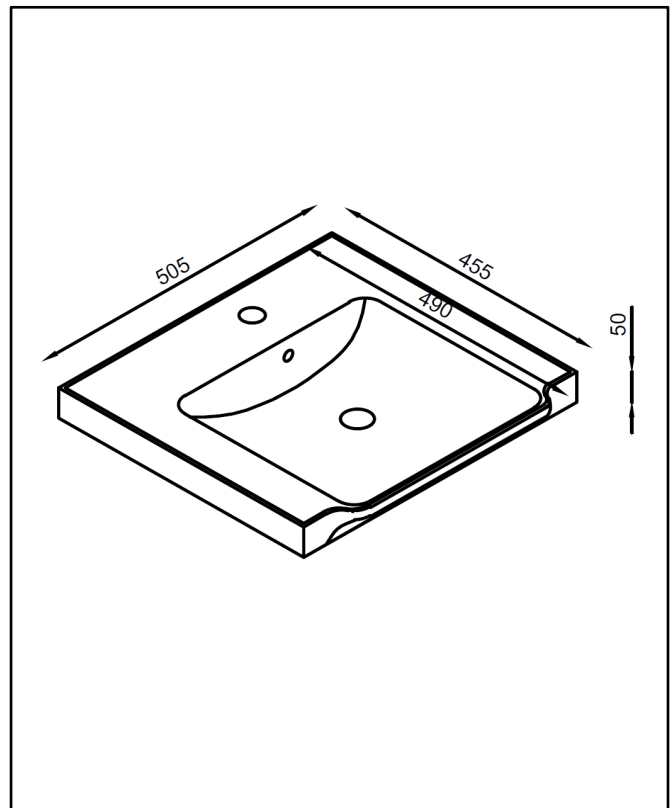

Product Name	BOTA-500-RED
Product Description	Bota 500 Unit Earth Red
Product Transportation	
Barcode	5060991201218
Country of origin	China
Commodity code	9403609000
Product Measurements	
Product Weight (KG)	28.5
Product Width (mm)	495
Product Height (mm)	670
Product Length (mm)	450
Primary Packed Measurements	
Packaged Weight	30
Packed Length	505
Packed Width	550
Packed Height	720

PRODUCT DATA SHEET

Bota 500mm Basin

Product Code: BASIN017

0330 124 7290

sales@scudo.co.uk www.scudo.co.uk

SCUDO
BEAUTIFUL BATHROOMS

Scudo is the trading name of Harrison Bathrooms Ltd. Whilst we endeavour to ensure that the product information is accurate, we accept no liability for any information given. All images are for illustration purposes only. Product images and specification are subject to change. Measurements are in millimetres and are nominal.

Product Name	BASIN017
Product Description	Bota 500mm Basin
Product Transportation	
Barcode	5060991201102
Country of origin	China
Commodity code	6910900000
Product Measurements	
Product Weight (KG)	13
Product Width (mm)	505
Product Height (mm)	50
Product Depth (mm)	455
Primary Packed Measurements	
Packaged Weight	12
Packed Length	540
Packed Width	80
Packed Height	490

General Information	
Construction Material	Ceramic
Installation type	Furniture mounted
Colour / Finish	White
Basin Attributes	
Basin Type	Furniture Mounted
Number of Tap Holes	1
Overflow	Round
Recommended waste type	Slotted or Universal
Inner Bowl Width (mm)	360
Inner Bowl Length (mm)	360
Inner Bowl Depth (mm)	105