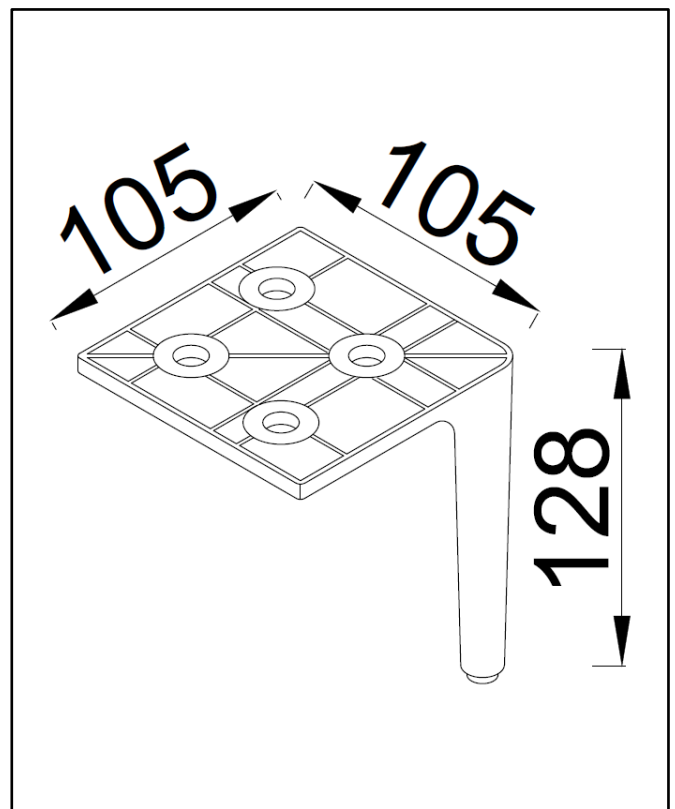

PRODUCT DATA SHEET

Bota Legs (Pack of 4)

Product Code: CAB-LEG-CH

SCUDO
BEAUTIFUL BATHROOMS

0330 124 7290

sales@scudo.co.uk www.scudo.co.uk

Scudo is the trading name of Harrison Bathrooms Ltd. Whilst we endeavour to ensure that the product information is accurate, we accept no liability for any information given. All images are for illustration purposes only. Product images and specification are subject to change. Measurements are in millimetres and are nominal.

Product Name	CAB-LEG-CH
Product Description	Bota Leg Sets Chrome
Product Transportation	
Barcode	5060991201140
Country of origin	China
Commodity code	9403609000
Product Measurements	
Product Weight (KG)	2.3
Product Width (mm)	105
Product Height (mm)	128
Product Depth (mm)	105
Primary Packed Measurements	
Packaged Weight	2.7
Packed Length	230
Packed Width	180
Packed Height	180

General Information	
Construction Material	Solid Aluminium Alloy.
Installation type	Furniture mounted
Colour / Finish	Chrome

Dimensions

(Measurements in mm)

LIFETIME GUARANTEE

We are confident in our products and we want our customer to be, we proudly give a lifetime guarantee on our taps and showers. Further details can be found on our website.