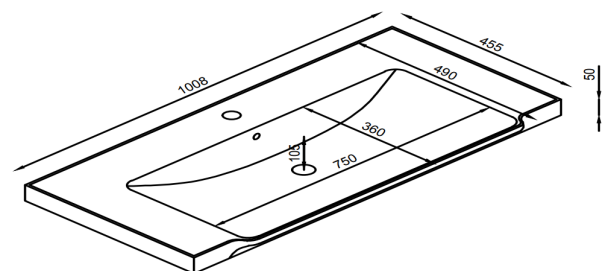

Product Name	BOTA-1000-RED
Product Description	Bota 1000-unit earth red
Product Transportation	
Barcode	5060991220011
Country of origin	China
Commodity code	9403609000
Product Measurements	
Product Weight (KG)	47
Product Width (mm)	996
Product Height (mm)	670
Product Length (mm)	450
Primary Packed Measurements	
Packaged Weight	49
Packed Length	505
Packed Width	1050
Packed Height	720

PRODUCT DATA SHEET

Bota 1000mm Basin

Product Code: BASIN019

0330 124 7290

sales@scudo.co.uk www.scudo.co.uk

SCUDO
BEAUTIFUL BATHROOMS

Scudo is the trading name of Harrison Bathrooms Ltd. Whilst we endeavour to ensure that the product information is accurate, we accept no liability for any information given. All images are for illustration purposes only. Product images and specification are subject to change. Measurements are in millimetres and are nominal.

Product Name	BASIN019
Product Description	Bota 1000mm Basin
Product Transportation	
Barcode	5060991201126
Country of origin	China
Commodity code	6910900000
Product Measurements	
Product Weight (KG)	19
Product Width (mm)	1008
Product Height (mm)	50
Product Depth (mm)	455
Primary Packed Measurements	
Packaged Weight	21
Packed Length	500
Packed Width	1050
Packed Height	100

General Information	
Construction Material	Ceramic
Installation type	Furniture mounted
Colour / Finish	White
Basin Attributes	
Basin Type	Furniture Mounted
Number of Tap Holes	1
Overflow	Round
Recommended waste type	Slotted or Universal
Inner Bowl Width (mm)	360
Inner Bowl Length (mm)	750
Inner Bowl Depth (mm)	105