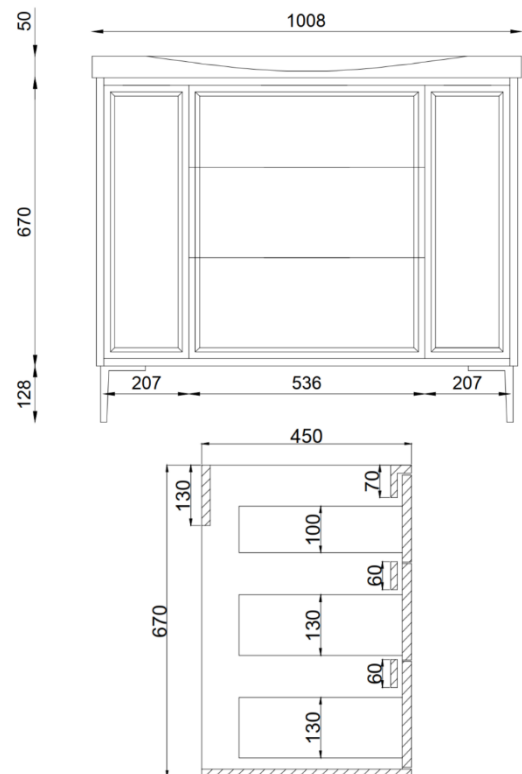

Product Name	BOTA-1000-RED
Product Description	Bota 1000-unit earth red
Product Transportation	
Barcode	5060991220011
Country of origin	China
Commodity code	9403609000
Product Measurements	
Product Weight (KG)	47
Product Width (mm)	996
Product Height (mm)	670
Product Length (mm)	450
Primary Packed Measurements	
Packaged Weight	49
Packed Length	505
Packed Width	1050
Packed Height	720

General Information	
Construction Material	Painted MDF
Installation type	Wall Mounted
Colour / Finish	Earth Red
Furniture Attributes	
Supplied Fully Assembled	Yes
Number Of Drawers	3
Number Of Doors	2
Soft Close Doors / Drawers	Push to Open
Moisture resistant	Yes
Internal Shelves	2
Door Opening Width (mm)	
Draw Opening Distance (mm)	
False Draws	No
Number of False Draws	No
Can the door be swapped over to open the opposite way	N/a
Which side is the door hinge located	Left & Right
Compatible Furniture Part Code	Bota
Compatible Basin Part Code	BASIN019
Handles	
Handle Style	Push to Open
Handle Finish	N/a
Handle Material	N/a
Number of Handles	N/a

Product Name	BASIN019
Product Description	Bota 1000mm Basin
Product Transportation	
Barcode	5060991201126
Country of origin	China
Commodity code	6910900000
Product Measurements	
Product Weight (KG)	19
Product Width (mm)	1008
Product Height (mm)	50
Product Depth (mm)	455
Primary Packed Measurements	
Packaged Weight	21
Packed Length	500
Packed Width	1050
Packed Height	100

General Information	
Construction Material	Ceramic
Installation type	Furniture mounted
Colour / Finish	White
Basin Attributes	
Basin Type	Furniture Mounted
Number of Tap Holes	1
Overflow	Round
Recommended waste type	Slotted or Universal
Inner Bowl Width (mm)	360
Inner Bowl Length (mm)	750
Inner Bowl Depth (mm)	105