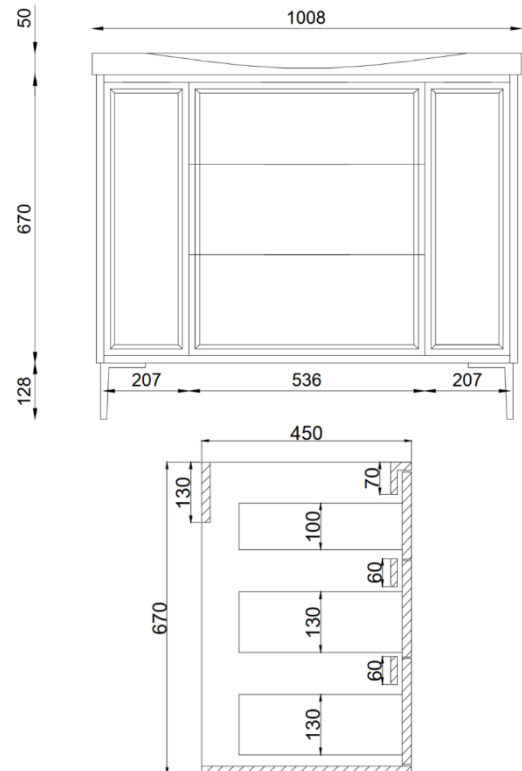

Product Name	BOTA-1000-RED
Product Description	Bota 1000-unit earth red
Product Transportation	
Barcode	5060991220011
Country of origin	China
Commodity code	9403609000
Product Measurements	
Product Weight (KG)	47
Product Width (mm)	996
Product Height (mm)	670
Product Length (mm)	450
Primary Packed Measurements	
Packaged Weight	49
Packed Length	505
Packed Width	1050
Packed Height	720

General Information	
Construction Material	Painted MDF
Installation type	Wall Mounted
Colour / Finish	Earth Red
Furniture Attributes	
Supplied Fully Assembled	Yes
Number Of Drawers	3
Number Of Doors	2
Soft Close Doors / Drawers	Push to Open
Moisture resistant	Yes
Internal Shelves	2
Door Opening Width (mm)	
Draw Opening Distance (mm)	
False Draws	No
Number of False Draws	No
Can the door be swapped over to open the opposite way	N/a
Which side is the door hinge located	Left & Right
Compatible Furniture Part Code	Bota
Compatible Basin Part Code	BASIN019
Handles	
Handle Style	Push to Open
Handle Finish	N/a
Handle Material	N/a
Number of Handles	N/a

Product Name	BASIN019
Product Description	Bota 1000mm Basin
Product Transportation	
Barcode	5060991201126
Country of origin	China
Commodity code	6910900000
Product Measurements	
Product Weight (KG)	19
Product Width (mm)	1008
Product Height (mm)	50
Product Depth (mm)	455
Primary Packed Measurements	
Packaged Weight	21
Packed Length	500
Packed Width	1050
Packed Height	100

General Information	
Construction Material	Ceramic
Installation type	Furniture mounted
Colour / Finish	White
Basin Attributes	
Basin Type	Furniture Mounted
Number of Tap Holes	1
Overflow	Round
Recommended waste type	Slotted or Universal
Inner Bowl Width (mm)	360
Inner Bowl Length (mm)	750
Inner Bowl Depth (mm)	105