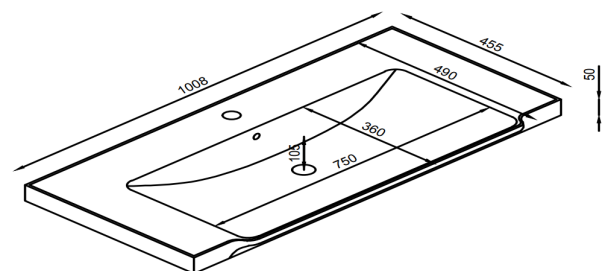

Product Name	BOTA-1000-RED
Product Description	Bota 1000-unit earth red
Product Transportation	
Barcode	5060991220011
Country of origin	China
Commodity code	9403609000
Product Measurements	
Product Weight (KG)	47
Product Width (mm)	996
Product Height (mm)	670
Product Length (mm)	450
Primary Packed Measurements	
Packaged Weight	49
Packed Length	505
Packed Width	1050
Packed Height	720

PRODUCT DATA SHEET

Bota 1000mm Basin

Product Code: BASIN019

0330 124 7290

sales@scudo.co.uk www.scudo.co.uk

SCUDO
BEAUTIFUL BATHROOMS

Scudo is the trading name of Harrison Bathrooms Ltd. Whilst we endeavour to ensure that the product information is accurate, we accept no liability for any information given. All images are for illustration purposes only. Product images and specification are subject to change. Measurements are in millimetres and are nominal.

Product Name	BASIN019
Product Description	Bota 1000mm Basin
Product Transportation	
Barcode	5060991201126
Country of origin	China
Commodity code	6910900000
Product Measurements	
Product Weight (KG)	19
Product Width (mm)	1008
Product Height (mm)	50
Product Depth (mm)	455
Primary Packed Measurements	
Packaged Weight	21
Packed Length	500
Packed Width	1050
Packed Height	100

General Information	
Construction Material	Ceramic
Installation type	Furniture mounted
Colour / Finish	White
Basin Attributes	
Basin Type	Furniture Mounted
Number of Tap Holes	1
Overflow	Round
Recommended waste type	Slotted or Universal
Inner Bowl Width (mm)	360
Inner Bowl Length (mm)	750
Inner Bowl Depth (mm)	105