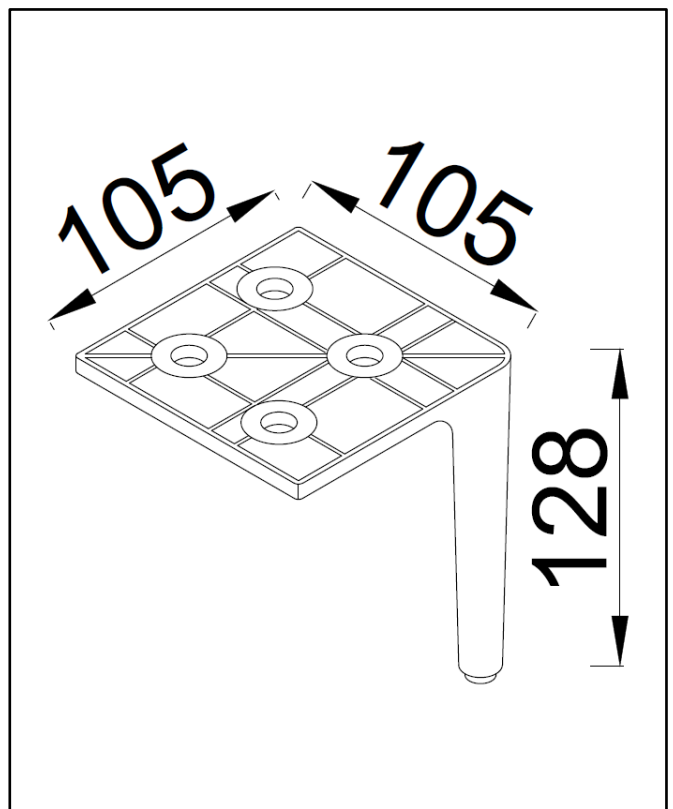

PRODUCT DATA SHEET

Bota Legs (Pack of 4)

Product Code: CAB-LEG-MB

SCUDO
BEAUTIFUL BATHROOMS

0330 124 7290

sales@scudo.co.uk www.scudo.co.uk

Scudo is the trading name of Harrison Bathrooms Ltd. Whilst we endeavour to ensure that the product information is accurate, we accept no liability for any information given. All images are for illustration purposes only. Product images and specification are subject to change. Measurements are in millimetres and are nominal.

Product Name	CAB-LEG-MB
Product Description	Bota Leg Sets Matte Black
Product Transportation	
Barcode	5060991201133
Country of origin	China
Commodity code	9403609000
Product Measurements	
Product Weight (KG)	2.3
Product Width (mm)	105
Product Height (mm)	128
Product Depth (mm)	105
Primary Packed Measurements	
Packaged Weight	2.7
Packed Length	230
Packed Width	180
Packed Height	180

General Information	
Construction Material	Solid Aluminium Alloy.
Installation type	Furniture mounted
Colour / Finish	Matte Black

Dimensions

(Measurements in mm)

LIFETIME GUARANTEE

We are confident in our products and we want our customer to be, we proudly give a lifetime guarantee on our taps and showers. Further details can be found on our website.