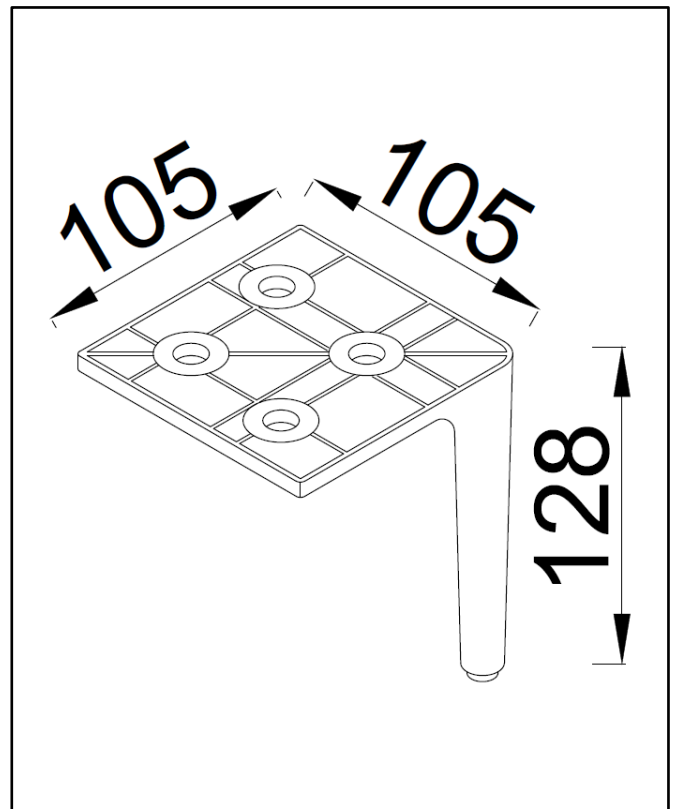

Product Name	BOTA-1000-RED
Product Description	Bota 1000-unit earth red
Product Transportation	
Barcode	5060991220011
Country of origin	China
Commodity code	9403609000
Product Measurements	
Product Weight (KG)	47
Product Width (mm)	996
Product Height (mm)	670
Product Length (mm)	450
Primary Packed Measurements	
Packaged Weight	49
Packed Length	505
Packed Width	1050
Packed Height	720

Product Name	BASIN019
Product Description	Bota 1000mm Basin
Product Transportation	
Barcode	5060991201126
Country of origin	China
Commodity code	6910900000
Product Measurements	
Product Weight (KG)	19
Product Width (mm)	1008
Product Height (mm)	50
Product Depth (mm)	455
Primary Packed Measurements	
Packaged Weight	21
Packed Length	500
Packed Width	1050
Packed Height	100

General Information	
Construction Material	Ceramic
Installation type	Furniture mounted
Colour / Finish	White
Basin Attributes	
Basin Type	Furniture Mounted
Number of Tap Holes	1
Overflow	Round
Recommended waste type	Slotted or Universal
Inner Bowl Width (mm)	360
Inner Bowl Length (mm)	750
Inner Bowl Depth (mm)	105

Product Name	CAB-LEG-GM
Product Description	Bota Leg Sets Gunmetal
Product Transportation	
Barcode	5060991201164
Country of origin	China
Commodity code	9403609000
Product Measurements	
Product Weight (KG)	2.3
Product Width (mm)	105
Product Height (mm)	128
Product Depth (mm)	105
Primary Packed Measurements	
Packaged Weight	2.7
Packed Length	230
Packed Width	180
Packed Height	180
General Information	
Construction Material	Solid Aluminium Alloy.
Installation type	Furniture mounted
Colour / Finish	Gunmetal