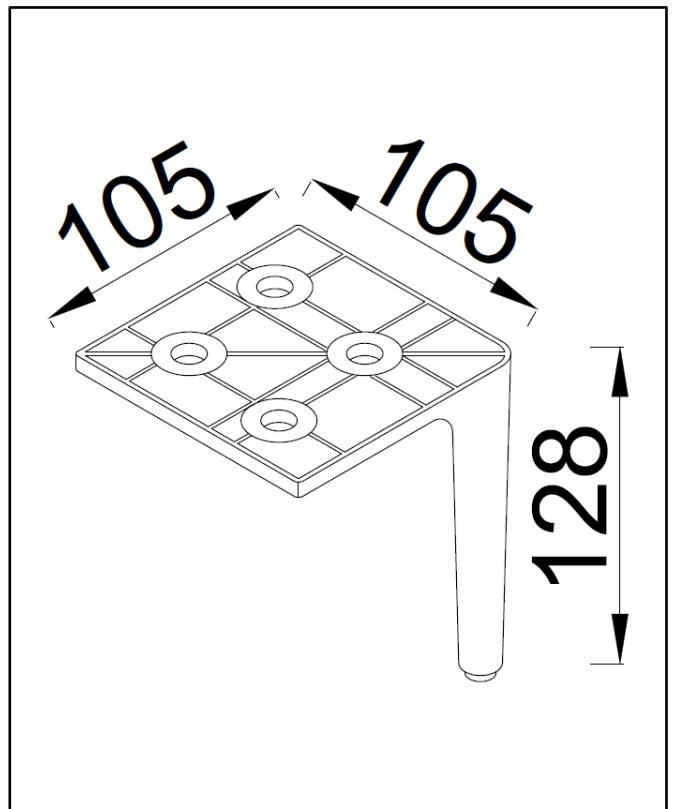

### Dimensions

(Measurements in mm)

General Information	
Construction Material	Ceramic
Installation type	Furniture mounted
Colour / Finish	White
Basin Attributes	
Basin Type	Furniture Mounted
Number of Tap Holes	1
Overflow	Round
Recommended waste type	Slotted or Universal
Inner Bowl Width (mm)	360
Inner Bowl Length (mm)	750
Inner Bowl Depth (mm)	105

## Dimensions

(Measurements in mm)

**Dimensions**  
(Measurements in mm)