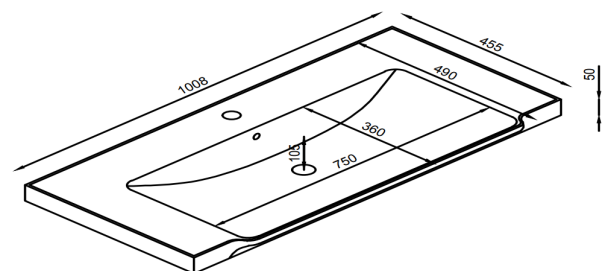

### Dimensions

(Measurements in mm)

## Bota 1000mm Basin

Product Code: BASIN019

0330 124 7290

[sales@scudo.co.uk](mailto:sales@scudo.co.uk) [www.scudo.co.uk](http://www.scudo.co.uk)

**SCUDO**  
BEAUTIFUL BATHROOMS

Scudo is the trading name of Harrison Bathrooms Ltd. Whilst we endeavour to ensure that the product information is accurate, we accept no liability for any information given. All images are for illustration purposes only. Product images and specification are subject to change. Measurements are in millimetres and are nominal.

Product Name	BASIN019
Product Description	Bota 1000mm Basin
Product Transportation	
Barcode	5060991201126
Country of origin	China
Commodity code	6910900000
Product Measurements	
Product Weight (KG)	19
Product Width (mm)	1008
Product Height (mm)	50
Product Depth (mm)	455
Primary Packed Measurements	
Packaged Weight	21
Packed Length	500
Packed Width	1050
Packed Height	100

## Dimensions

(Measurements in mm)