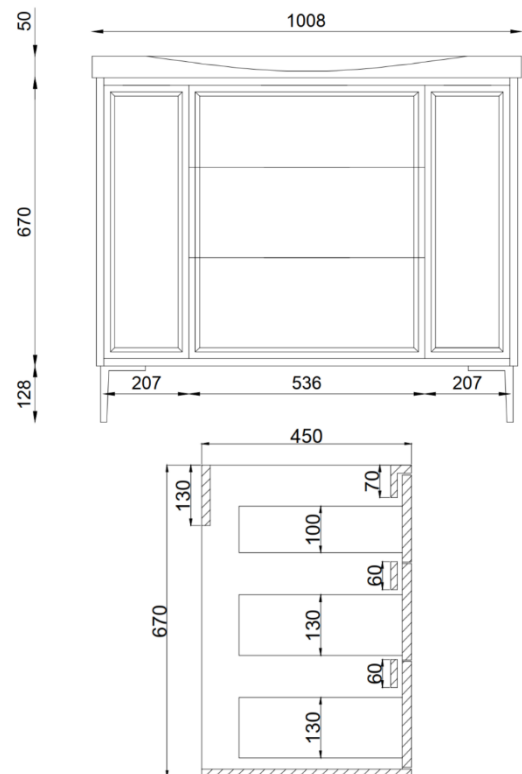

Product Name	BOTA-1000-RED
Product Description	Bota 1000-unit earth red
<b>Product Transportation</b>	
Barcode	5060991220011
Country of origin	China
Commodity code	9403609000
<b>Product Measurements</b>	
Product Weight (KG)	47
Product Width (mm)	996
Product Height (mm)	670
Product Length (mm)	450
<b>Primary Packed Measurements</b>	
Packaged Weight	49
Packed Length	505
Packed Width	1050
Packed Height	720

### Dimensions

(Measurements in mm)

## Dimensions

(Measurements in mm)

**Dimensions**  
(Measurements in mm)