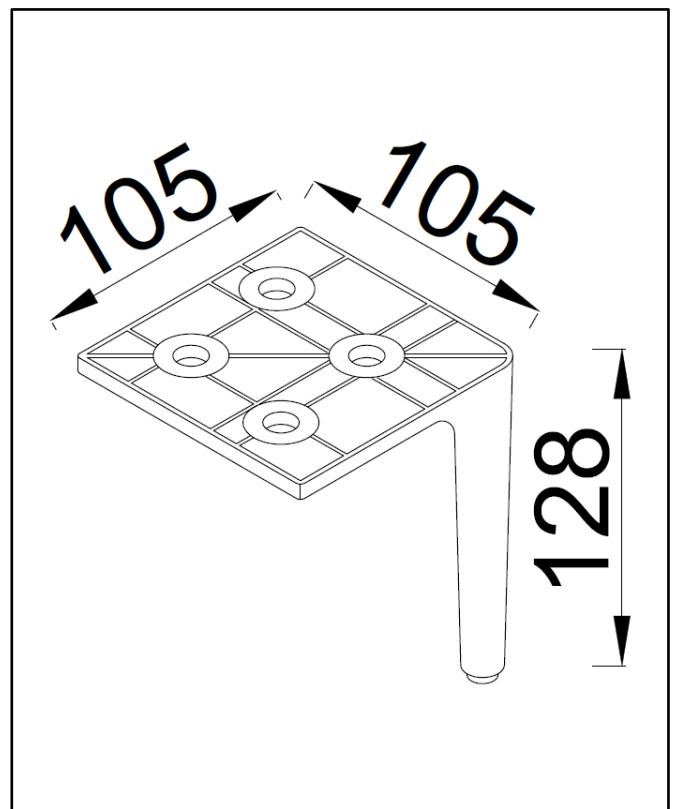

Product Name	BOTA-600FLUTED-STONE
Product Description	Bota 600 Fluted Unit Stone
<b>Product Transportation</b>	
Barcode	5060991210869
Country of origin	China
Commodity code	9403609000
<b>Product Measurements</b>	
Product Weight (KG)	31.5
Product Width (mm)	600
Product Height (mm)	670
Product Length (mm)	450
<b>Primary Packed Measurements</b>	
Packaged Weight	33.5
Packed Length	505
Packed Width	650
Packed Height	720

General Information	
Construction Material	Ceramic
Installation type	Furniture mounted
Colour / Finish	White
Basin Attributes	
Basin Type	Furniture Mounted
Number of Tap Holes	1
Overflow	Round
Recommended waste type	Slotted or Universal
Inner Bowl Width (mm)	450
Inner Bowl Length (mm)	360
Inner Bowl Depth (mm)	105

## Dimensions

(Measurements in mm)

### Dimensions

(Measurements in mm)