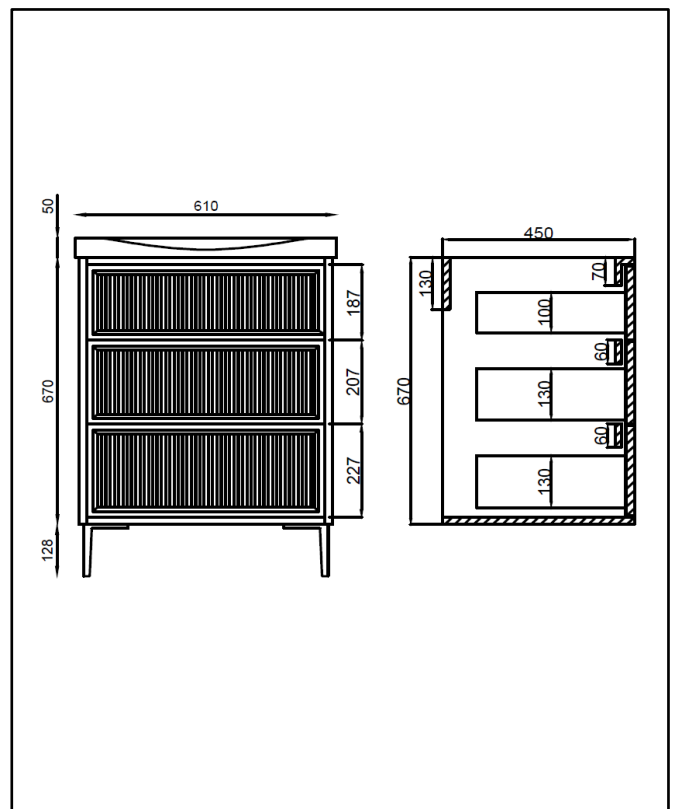

Product Name	BOTA-600FLUTED-STONE
Product Description	Bota 600 Fluted Unit Stone
<b>Product Transportation</b>	
Barcode	5060991210869
Country of origin	China
Commodity code	9403609000
<b>Product Measurements</b>	
Product Weight (KG)	31.5
Product Width (mm)	600
Product Height (mm)	670
Product Length (mm)	450
<b>Primary Packed Measurements</b>	
Packaged Weight	33.5
Packed Length	505
Packed Width	650
Packed Height	720

### Dimensions

(Measurements in mm)

## Dimensions

(Measurements in mm)