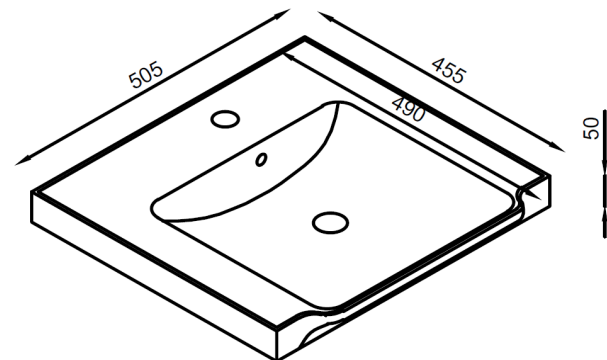

PRODUCT DATA SHEET

Bota 600mm Basin

Product Code: BASIN018

Product Name	BASIN018
Product Description	Bota 600mm Basin
Product Transportation	
Barcode	5060991201119
Country of origin	China
Commodity code	6910900000
Product Measurements	
Product Weight (KG)	14
Product Width (mm)	610
Product Height (mm)	50
Product Depth (mm)	455
Primary Packed Measurements	
Packaged Weight	16
Packed Length	6500
Packed Width	80
Packed Height	490

General Information	
Construction Material	Ceramic
Installation type	Furniture mounted
Colour / Finish	White
Basin Attributes	
Basin Type	Furniture Mounted
Number of Tap Holes	1
Overflow	Round
Recommended waste type	Slotted or Universal
Inner Bowl Width (mm)	450
Inner Bowl Length (mm)	360
Inner Bowl Depth (mm)	105

SCUDO
BEAUTIFUL BATHROOMS

0330 124 7290

sales@scudo.co.uk www.scudo.co.uk

Scudo is the trading name of Harrison Bathrooms Ltd. Whilst we endeavour to ensure that the product information is accurate, we accept no liability for any information given. All images are for illustration purposes only. Product images and specification are subject to change. Measurements are in millimetres and are nominal.

Dimensions

(Measurements in mm)

LIFETIME GUARANTEE

We are confident in our products and we want our customer to be, we proudly give a lifetime guarantee on our taps and showers, further details can be found on our website.