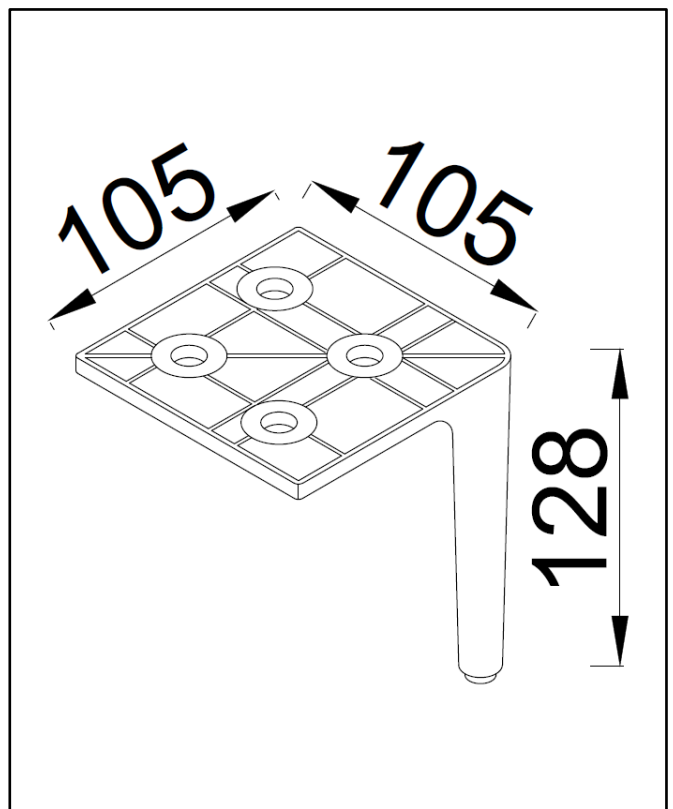

PRODUCT DATA SHEET

Bota Legs (Pack of 4)

Product Code: CAB-LEG-CH

SCUDO
BEAUTIFUL BATHROOMS

0330 124 7290

sales@scudo.co.uk www.scudo.co.uk

Scudo is the trading name of Harrison Bathrooms Ltd. Whilst we endeavour to ensure that the product information is accurate, we accept no liability for any information given. All images are for illustration purposes only. Product images and specification are subject to change. Measurements are in millimetres and are nominal.

Product Name	CAB-LEG-CH
Product Description	Bota Leg Sets Chrome
Product Transportation	
Barcode	5060991201140
Country of origin	China
Commodity code	9403609000
Product Measurements	
Product Weight (KG)	2.3
Product Width (mm)	105
Product Height (mm)	128
Product Depth (mm)	105
Primary Packed Measurements	
Packaged Weight	2.7
Packed Length	230
Packed Width	180
Packed Height	180

General Information	
Construction Material	Solid Aluminium Alloy.
Installation type	Furniture mounted
Colour / Finish	Chrome

Dimensions
(Measurements in mm)

LIFETIME GUARANTEE

We are confident in our products and we want our customer to be, we proudly give a lifetime guarantee on our taps and showers. Further details can be found on our website.