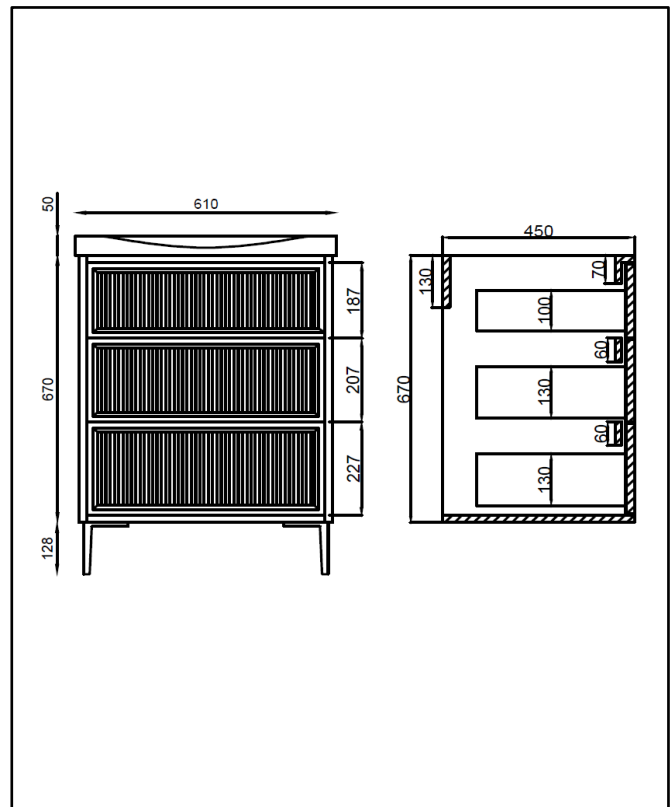

0330 124 7290

sales@scudo.co.uk www.scudo.co.uk

Scudo is the trading name of Harrison Bathrooms Ltd. Whilst we endeavor to ensure that the product information is accurate, we accept no liability for any information given. All images are for illustration purposes only. Product images and specification are subject to change. Measurements are in millimeters and are nominal.

Product Name	BOTA-600FLUTED-STONE
Product Description	Bota 600 Fluted Unit Stone
Product Transportation	
Barcode	5060991210869
Country of origin	China
Commodity code	9403609000
Product Measurements	
Product Weight (KG)	31.5
Product Width (mm)	600
Product Height (mm)	670
Product Length (mm)	450
Primary Packed Measurements	
Packaged Weight	33.5
Packed Length	505
Packed Width	650
Packed Height	720

General Information	
Construction Material	Painted MDF
Installation type	Floor Mounted
Colour / Finish	Fluted Stone
Furniture Attributes	
Supplied Fully Assembled	Yes
Number Of Drawers	3
Number Of Doors	0
Soft Close Doors / Drawers	Push to Open
Moisture resistant	Yes
Internal Shelves	N/A
Door Opening Width (mm)	
Draw Opening Distance (mm)	
False Draws	No
Number of False Draws	No
Can the door be swapped over to open the opposite way	N/A
Which side is the door hinge located	N/A
Compatible Furniture Part Code	Bota
Compatible Basin Part Code	BASIN018
Handles	
Handle Style	Push to Open
Handle Finish	N/A
Handle Material	N/A
Number of Handles	N/A

Dimensions

(Measurements in mm)

LIFETIME GUARANTEE

We are confident in our products and we want our customer to be, we proudly give a lifetime guarantee on our taps and showers. further details can be found on our website.