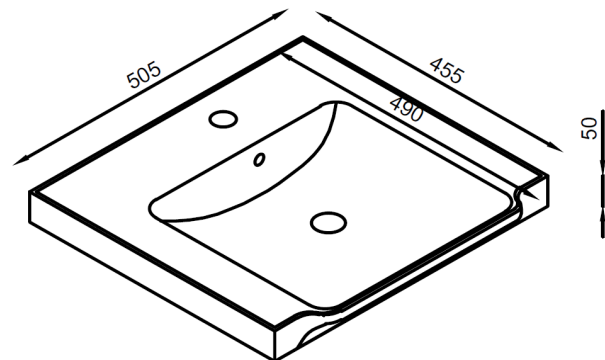

Product Name	BOTA-600FLUTED-STONE
Product Description	Bota 600 Fluted Unit Stone
Product Transportation	
Barcode	5060991210869
Country of origin	China
Commodity code	9403609000
Product Measurements	
Product Weight (KG)	31.5
Product Width (mm)	600
Product Height (mm)	670
Product Length (mm)	450
Primary Packed Measurements	
Packaged Weight	33.5
Packed Length	505
Packed Width	650
Packed Height	720

PRODUCT DATA SHEET

Bota 600mm Basin

Product Code: BASIN018

0330 124 7290

sales@scudo.co.uk www.scudo.co.uk

SCUDO
BEAUTIFUL BATHROOMS

Scudo is the trading name of Harrison Bathrooms Ltd. Whilst we endeavour to ensure that the product information is accurate, we accept no liability for any information given. All images are for illustration purposes only. Product images and specification are subject to change. Measurements are in millimetres and are nominal.

Product Name	BASIN018
Product Description	Bota 600mm Basin
Product Transportation	
Barcode	5060991201119
Country of origin	China
Commodity code	6910900000
Product Measurements	
Product Weight (KG)	14
Product Width (mm)	610
Product Height (mm)	50
Product Depth (mm)	455
Primary Packed Measurements	
Packaged Weight	16
Packed Length	6500
Packed Width	80
Packed Height	490

General Information	
Construction Material	Ceramic
Installation type	Furniture mounted
Colour / Finish	White
Basin Attributes	
Basin Type	Furniture Mounted
Number of Tap Holes	1
Overflow	Round
Recommended waste type	Slotted or Universal
Inner Bowl Width (mm)	450
Inner Bowl Length (mm)	360
Inner Bowl Depth (mm)	105