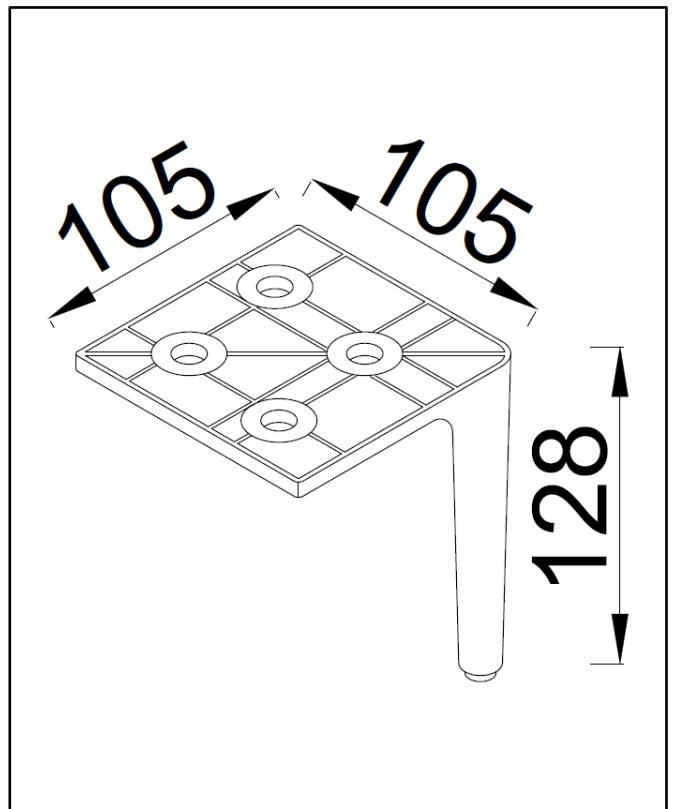

Product Name	BOTA-600FLUTED-STONE
Product Description	Bota 600 Fluted Unit Stone
Product Transportation	
Barcode	5060991210869
Country of origin	China
Commodity code	9403609000
Product Measurements	
Product Weight (KG)	31.5
Product Width (mm)	600
Product Height (mm)	670
Product Length (mm)	450
Primary Packed Measurements	
Packaged Weight	33.5
Packed Length	505
Packed Width	650
Packed Height	720

Product Name	BASIN018
Product Description	Bota 600mm Basin
Product Transportation	
Barcode	5060991201119
Country of origin	China
Commodity code	6910900000
Product Measurements	
Product Weight (KG)	14
Product Width (mm)	610
Product Height (mm)	50
Product Depth (mm)	455
Primary Packed Measurements	
Packaged Weight	16
Packed Length	6500
Packed Width	80
Packed Height	490

General Information	
Construction Material	Ceramic
Installation type	Furniture mounted
Colour / Finish	White
Basin Attributes	
Basin Type	Furniture Mounted
Number of Tap Holes	1
Overflow	Round
Recommended waste type	Slotted or Universal
Inner Bowl Width (mm)	450
Inner Bowl Length (mm)	360
Inner Bowl Depth (mm)	105

Product Name	CAB-LEG-BR
Product Description	Bota Leg Sets Brushed Brass
Product Transportation	
Barcode	5060991201157
Country of origin	China
Commodity code	9403609000
Product Measurements	
Product Weight (KG)	2.3
Product Width (mm)	105
Product Height (mm)	128
Product Depth (mm)	105
Primary Packed Measurements	
Packaged Weight	2.7
Packed Length	230
Packed Width	180
Packed Height	180
General Information	
Construction Material	Solid Aluminium Alloy.
Installation type	Furniture mounted
Colour / Finish	Brushed Brass