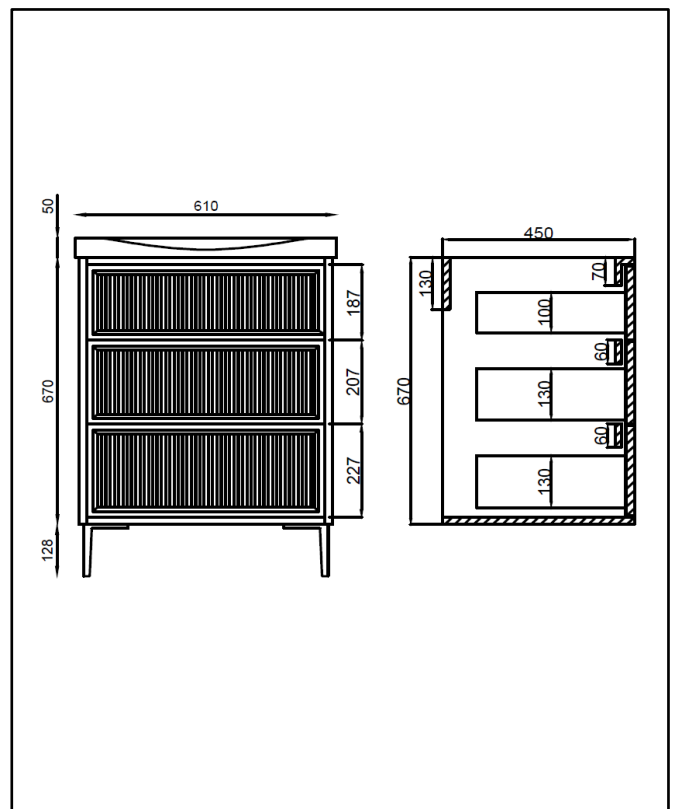

0330 124 7290

sales@scudo.co.uk www.scudo.co.uk

Scudo is the trading name of Harrison Bathrooms Ltd. Whilst we endeavor to ensure that the product information is accurate, we accept no liability for any information given. All images are for illustration purposes only. Product images and specification are subject to change. Measurements are in millimeters and are nominal.

Product Name	BOTA-600FLUTED-STONE
Product Description	Bota 600 Fluted Unit Stone
Product Transportation	
Barcode	5060991210869
Country of origin	China
Commodity code	9403609000
Product Measurements	
Product Weight (KG)	31.5
Product Width (mm)	600
Product Height (mm)	670
Product Length (mm)	450
Primary Packed Measurements	
Packaged Weight	33.5
Packed Length	505
Packed Width	650
Packed Height	720

General Information	
Construction Material	Painted MDF
Installation type	Floor Mounted
Colour / Finish	Fluted Stone
Furniture Attributes	
Supplied Fully Assembled	Yes
Number Of Drawers	3
Number Of Doors	0
Soft Close Doors / Drawers	Push to Open
Moisture resistant	Yes
Internal Shelves	N/A
Door Opening Width (mm)	
Draw Opening Distance (mm)	
False Draws	No
Number of False Draws	No
Can the door be swapped over to open the opposite way	N/A
Which side is the door hinge located	N/A
Compatible Furniture Part Code	Bota
Compatible Basin Part Code	BASIN018
Handles	
Handle Style	Push to Open
Handle Finish	N/A
Handle Material	N/A
Number of Handles	N/A

Dimensions

(Measurements in mm)

LIFETIME GUARANTEE

We are confident in our products and we want our customer to be, we proudly give a lifetime guarantee on our taps and showers. further details can be found on our website.