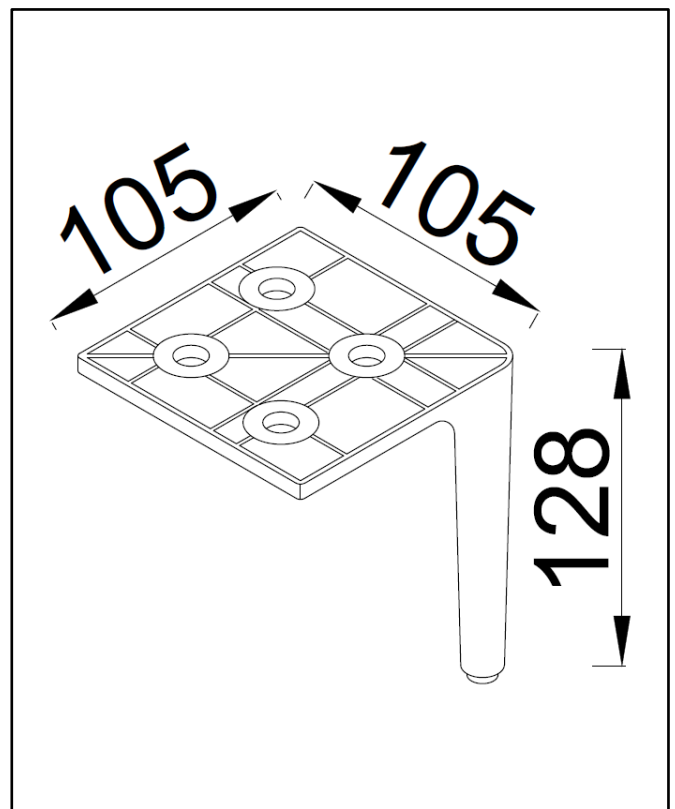

PRODUCT DATA SHEET

Bota Legs (Pack of 4)

Product Code: CAB-LEG-MB

SCUDO
BEAUTIFUL BATHROOMS

0330 124 7290

sales@scudo.co.uk www.scudo.co.uk

Scudo is the trading name of Harrison Bathrooms Ltd. Whilst we endeavour to ensure that the product information is accurate, we accept no liability for any information given. All images are for illustration purposes only. Product images and specification are subject to change. Measurements are in millimetres and are nominal.

Product Name	CAB-LEG-MB
Product Description	Bota Leg Sets Matte Black
Product Transportation	
Barcode	5060991201133
Country of origin	China
Commodity code	9403609000
Product Measurements	
Product Weight (KG)	2.3
Product Width (mm)	105
Product Height (mm)	128
Product Depth (mm)	105
Primary Packed Measurements	
Packaged Weight	2.7
Packed Length	230
Packed Width	180
Packed Height	180

General Information	
Construction Material	Solid Aluminium Alloy.
Installation type	Furniture mounted
Colour / Finish	Matte Black

Dimensions

(Measurements in mm)

LIFETIME GUARANTEE

We are confident in our products and we want our customer to be, we proudly give a lifetime guarantee on our taps and showers. Further details can be found on our website.