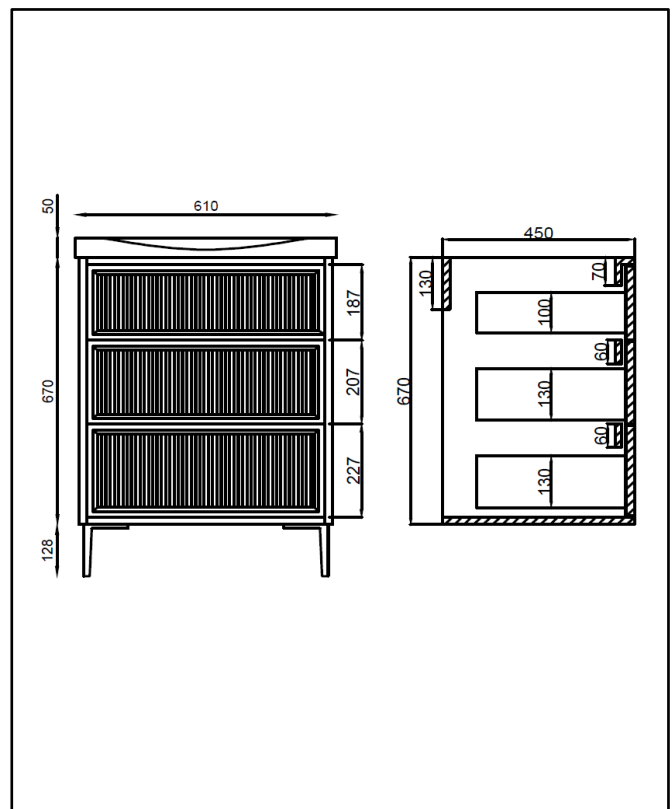

0330 124 7290

sales@scudo.co.uk www.scudo.co.uk

Scudo is the trading name of Harrison Bathrooms Ltd. Whilst we endeavor to ensure that the product information is accurate, we accept no liability for any information given. All images are for illustration purposes only. Product images and specification are subject to change. Measurements are in millimeters and are nominal.

Product Name	BOTA-600FLUTED-STONE
Product Description	Bota 600 Fluted Unit Stone
Product Transportation	
Barcode	5060991210869
Country of origin	China
Commodity code	9403609000
Product Measurements	
Product Weight (KG)	31.5
Product Width (mm)	600
Product Height (mm)	670
Product Length (mm)	450
Primary Packed Measurements	
Packaged Weight	33.5
Packed Length	505
Packed Width	650
Packed Height	720

General Information	
Construction Material	Painted MDF
Installation type	Floor Mounted
Colour / Finish	Fluted Stone
Furniture Attributes	
Supplied Fully Assembled	Yes
Number Of Drawers	3
Number Of Doors	0
Soft Close Doors / Drawers	Push to Open
Moisture resistant	Yes
Internal Shelves	N/A
Door Opening Width (mm)	
Draw Opening Distance (mm)	
False Draws	No
Number of False Draws	No
Can the door be swapped over to open the opposite way	N/A
Which side is the door hinge located	N/A
Compatible Furniture Part Code	Bota
Compatible Basin Part Code	BASIN018
Handles	
Handle Style	Push to Open
Handle Finish	N/A
Handle Material	N/A
Number of Handles	N/A

Dimensions

(Measurements in mm)

LIFETIME GUARANTEE

We are confident in our products and we want our customer to be, we proudly give a lifetime guarantee on our taps and showers. further details can be found on our website.