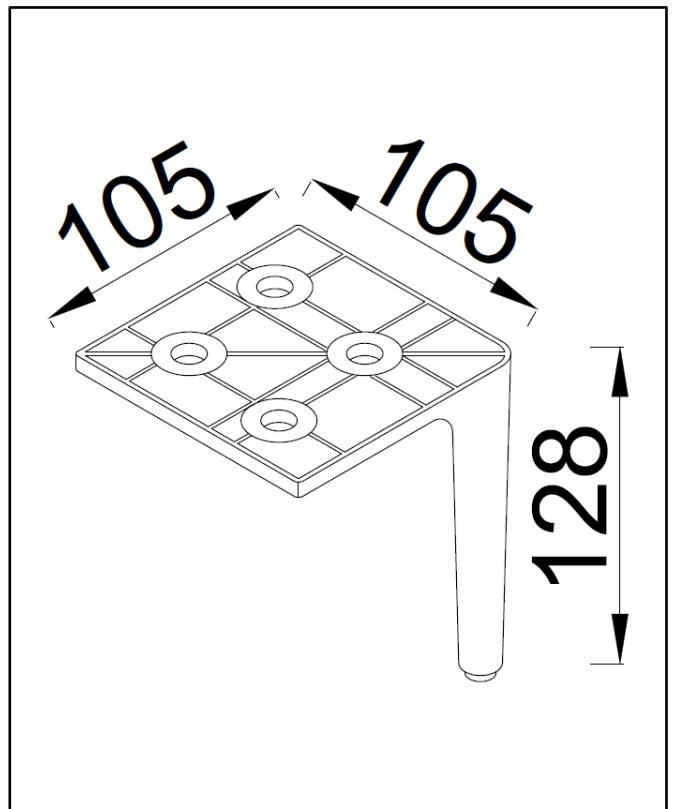

Product Name	BOTA-500FLUTED-STONE
Product Description	Bota 500 unit Stone
Product Transportation	
Barcode	5060991210852
Country of origin	China
Commodity code	9403609000
Product Measurements	
Product Weight (KG)	28.5
Product Width (mm)	495
Product Height (mm)	670
Product Length (mm)	450
Primary Packed Measurements	
Packaged Weight	30
Packed Length	505
Packed Width	550
Packed Height	720

PRODUCT DATA SHEET

Bota 500mm Basin

Product Code: BASIN017

Product Name	BASIN017
Product Description	Bota 500mm Basin
Product Transportation	
Barcode	5060991201102
Country of origin	China
Commodity code	6910900000
Product Measurements	
Product Weight (KG)	13
Product Width (mm)	505
Product Height (mm)	50
Product Depth (mm)	455
Primary Packed Measurements	
Packaged Weight	12
Packed Length	540
Packed Width	80
Packed Height	490

General Information	
Construction Material	Ceramic
Installation type	Furniture mounted
Colour / Finish	White
Basin Attributes	
Basin Type	Furniture Mounted
Number of Tap Holes	1
Overflow	Round
Recommended waste type	Slotted or Universal
Inner Bowl Width (mm)	360
Inner Bowl Length (mm)	360
Inner Bowl Depth (mm)	105

Product Name	CAB-LEG-GM
Product Description	Bota Leg Sets Gunmetal
Product Transportation	
Barcode	5060991201164
Country of origin	China
Commodity code	9403609000
Product Measurements	
Product Weight (KG)	2.3
Product Width (mm)	105
Product Height (mm)	128
Product Depth (mm)	105
Primary Packed Measurements	
Packaged Weight	2.7
Packed Length	230
Packed Width	180
Packed Height	180
General Information	
Construction Material	Solid Aluminium Alloy.
Installation type	Furniture mounted
Colour / Finish	Gunmetal