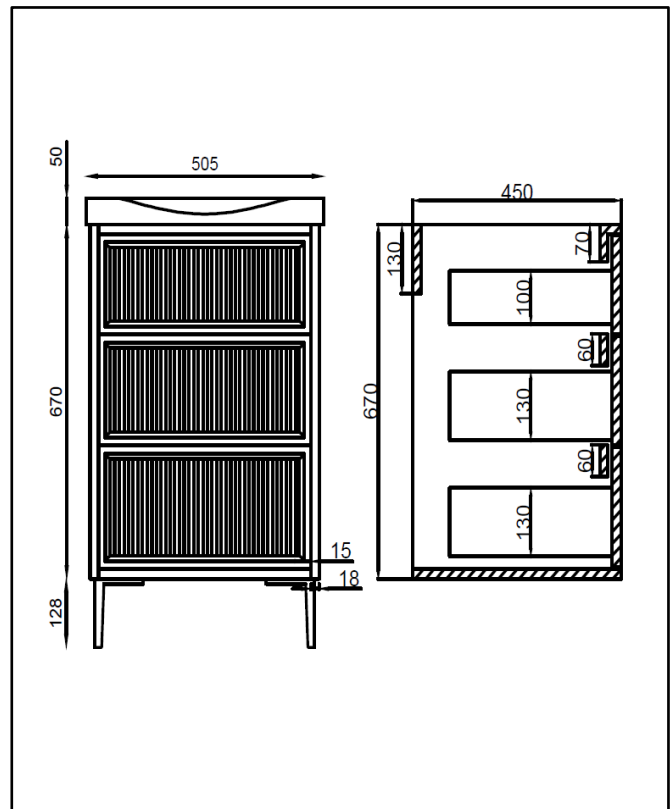

0330 124 7290

sales@scudo.co.uk www.scudo.co.uk

Scudo is the trading name of Harrison Bathrooms Ltd. Whilst we endeavor to ensure that the product information is accurate, we accept no liability for any information given. All images are for illustration purposes only. Product images and specification are subject to change. Measurements are in millimeters and are nominal.

Product Name	BOTA-500FLUTED-STONE
Product Description	Bota 500 unit Stone
Product Transportation	
Barcode	5060991210852
Country of origin	China
Commodity code	9403609000
Product Measurements	
Product Weight (KG)	28.5
Product Width (mm)	495
Product Height (mm)	670
Product Length (mm)	450
Primary Packed Measurements	
Packaged Weight	30
Packed Length	505
Packed Width	550
Packed Height	720

General Information	
Construction Material	Painted MDF
Installation type	Floor Mounted
Colour / Finish	Stone
Furniture Attributes	
Supplied Fully Assembled	Yes
Number Of Drawers	3
Number Of Doors	0
Soft Close Doors / Drawers	Push to Open
Moisture resistant	Yes
Internal Shelves	N/A
Door Opening Width (mm)	
Draw Opening Distance (mm)	
False Draws	No
Number of False Draws	No
Can the door be swapped over to open the opposite way	N/A
Which side is the door hinge located	N/A
Compatible Furniture Part Code	Bota
Compatible Basin Part Code	BASIN017
Handles	
Handle Style	Push to Open
Handle Finish	N/A
Handle Material	N/A
Number of Handles	N/A

Dimensions
(Measurements in mm)

LIFETIME GUARANTEE

We are confident in our products and we want our customer to be, we proudly give a lifetime guarantee on our taps and showers. further details can be found on our website.