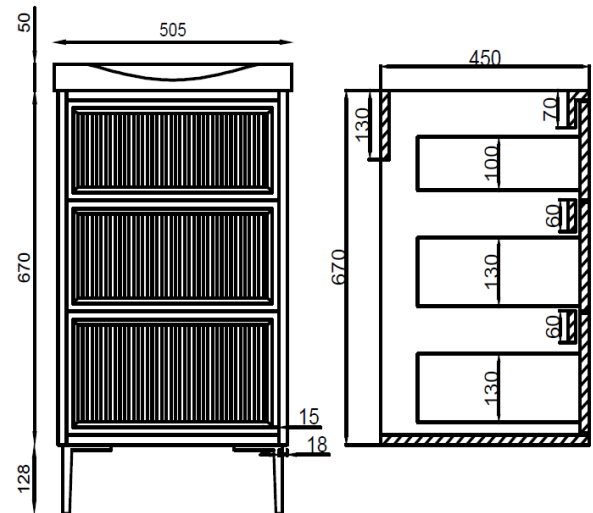

0330 124 7290

sales@scudo.co.uk www.scudo.co.uk

Scudo is the trading name of Harrison Bathrooms Ltd. Whilst we endeavor to ensure that the product information is accurate, we accept no liability for any information given. All images are for illustration purposes only. Product images and specification are subject to change. Measurements are in millimeters and are nominal.

Product Name	BOTA-500FLUTED-STONE
Product Description	Bota 500 unit Stone
Product Transportation	
Barcode	5060991210852
Country of origin	China
Commodity code	9403609000
Product Measurements	
Product Weight (KG)	28.5
Product Width (mm)	495
Product Height (mm)	670
Product Length (mm)	450
Primary Packed Measurements	
Packaged Weight	30
Packed Length	505
Packed Width	550
Packed Height	720

General Information	
Construction Material	Painted MDF
Installation type	Floor Mounted
Colour / Finish	Stone
Furniture Attributes	
Supplied Fully Assembled	Yes
Number Of Drawers	3
Number Of Doors	0
Soft Close Doors / Drawers	Push to Open
Moisture resistant	Yes
Internal Shelves	N/A
Door Opening Width (mm)	
Draw Opening Distance (mm)	
False Draws	No
Number of False Draws	No
Can the door be swapped over to open the opposite way	N/A
Which side is the door hinge located	N/A
Compatible Furniture Part Code	Bota
Compatible Basin Part Code	BASIN017
Handles	
Handle Style	Push to Open
Handle Finish	N/A
Handle Material	N/A
Number of Handles	N/A

Dimensions
(Measurements in mm)

LIFETIME GUARANTEE

We are confident in our products and we want our customer to be, we proudly give a lifetime guarantee on our taps and showers. further details can be found on our website.