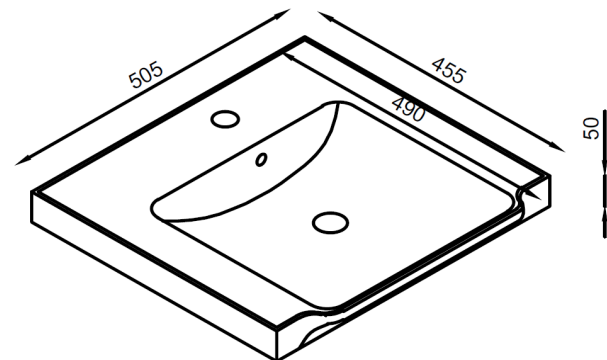

**Dimensions**  
(Measurements in mm)

## Bota 500mm Basin

Product Code: BASIN017

Product Name	BASIN017
Product Description	Bota 500mm Basin
Product Transportation	
Barcode	5060991201102
Country of origin	China
Commodity code	6910900000
Product Measurements	
Product Weight (KG)	13
Product Width (mm)	505
Product Height (mm)	50
Product Depth (mm)	455
Primary Packed Measurements	
Packaged Weight	12
Packed Length	540
Packed Width	80
Packed Height	490

General Information	
Construction Material	Ceramic
Installation type	Furniture mounted
Colour / Finish	White
Basin Attributes	
Basin Type	Furniture Mounted
Number of Tap Holes	1
Overflow	Round
Recommended waste type	Slotted or Universal
Inner Bowl Width (mm)	360
Inner Bowl Length (mm)	360
Inner Bowl Depth (mm)	105

## Dimensions

(Measurements in mm)