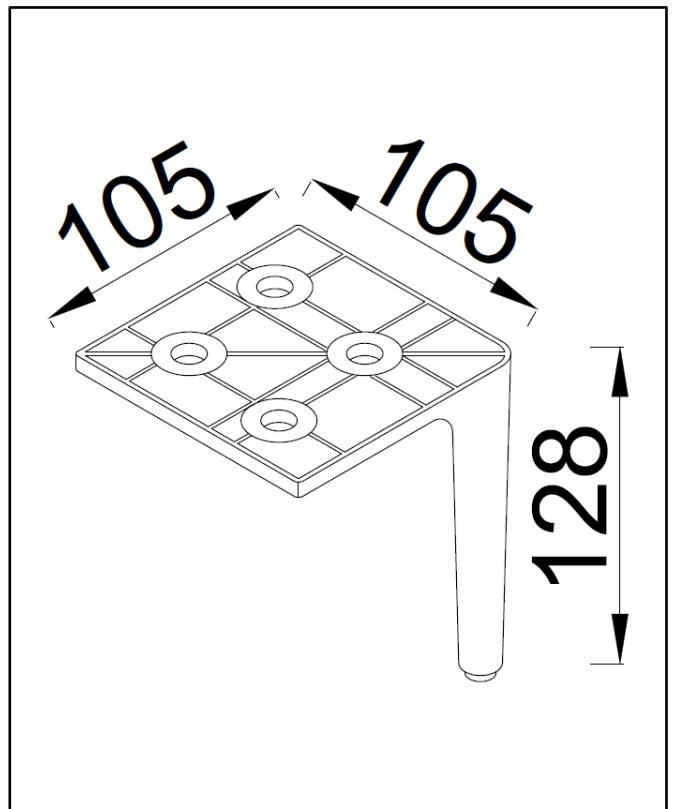

**Dimensions**  
(Measurements in mm)

General Information	
Construction Material	Ceramic
Installation type	Furniture mounted
Colour / Finish	White
Basin Attributes	
Basin Type	Furniture Mounted
Number of Tap Holes	1
Overflow	Round
Recommended waste type	Slotted or Universal
Inner Bowl Width (mm)	360
Inner Bowl Length (mm)	360
Inner Bowl Depth (mm)	105

## Dimensions

(Measurements in mm)