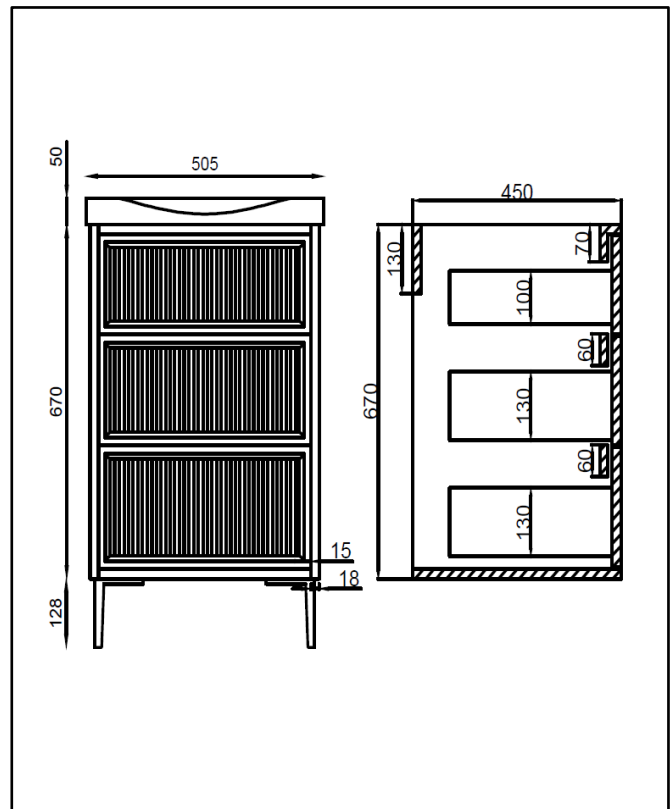

Product Name	BOTA-500FLUTED-STONE
Product Description	Bota 500 unit Stone
<b>Product Transportation</b>	
Barcode	5060991210852
Country of origin	China
Commodity code	9403609000
<b>Product Measurements</b>	
Product Weight (KG)	28.5
Product Width (mm)	495
Product Height (mm)	670
Product Length (mm)	450
<b>Primary Packed Measurements</b>	
Packaged Weight	30
Packed Length	505
Packed Width	550
Packed Height	720

**Dimensions**  
(Measurements in mm)

## Dimensions

(Measurements in mm)