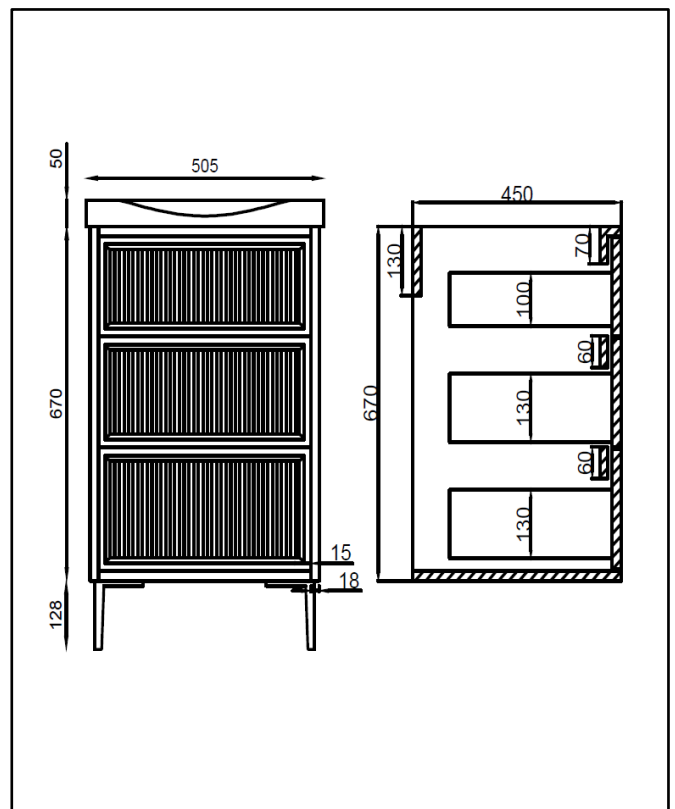

0330 124 7290

sales@scudo.co.uk www.scudo.co.uk

Scudo is the trading name of Harrison Bathrooms Ltd. Whilst we endeavor to ensure that the product information is accurate, we accept no liability for any information given. All images are for illustration purposes only. Product images and specification are subject to change. Measurements are in millimeters and are nominal.

Product Name	BOTA-500FLUTED-STONE
Product Description	Bota 500 unit Stone
Product Transportation	
Barcode	5060991210852
Country of origin	China
Commodity code	9403609000
Product Measurements	
Product Weight (KG)	28.5
Product Width (mm)	495
Product Height (mm)	670
Product Length (mm)	450
Primary Packed Measurements	
Packaged Weight	30
Packed Length	505
Packed Width	550
Packed Height	720

General Information	
Construction Material	Painted MDF
Installation type	Floor Mounted
Colour / Finish	Stone
Furniture Attributes	
Supplied Fully Assembled	Yes
Number Of Drawers	3
Number Of Doors	0
Soft Close Doors / Drawers	Push to Open
Moisture resistant	Yes
Internal Shelves	N/A
Door Opening Width (mm)	
Draw Opening Distance (mm)	
False Draws	No
Number of False Draws	No
Can the door be swapped over to open the opposite way	N/A
Which side is the door hinge located	N/A
Compatible Furniture Part Code	Bota
Compatible Basin Part Code	BASIN017
Handles	
Handle Style	Push to Open
Handle Finish	N/A
Handle Material	N/A
Number of Handles	N/A

Dimensions
(Measurements in mm)

LIFETIME GUARANTEE

We are confident in our products and we want our customer to be, we proudly give a lifetime guarantee on our taps and showers. further details can be found on our website.