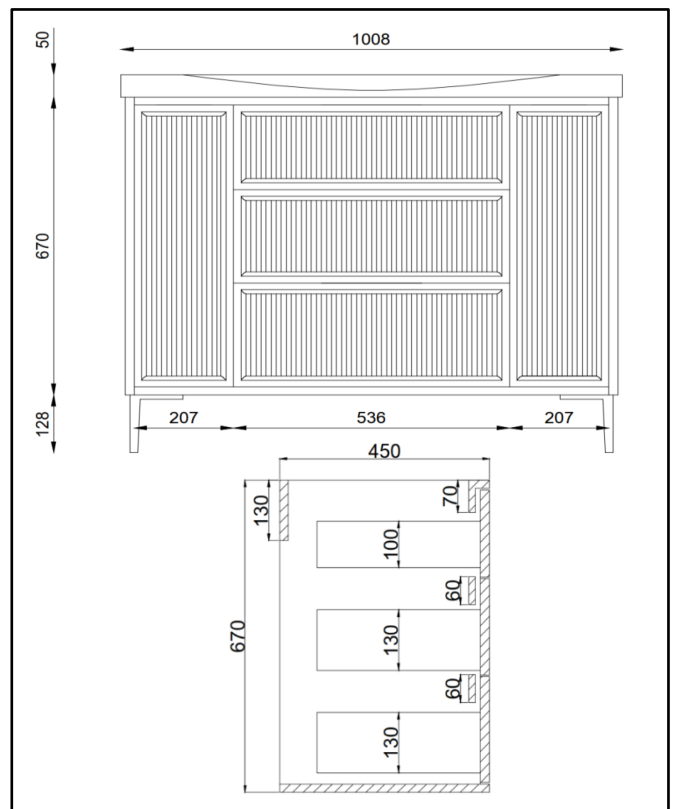

0330 124 7290

sales@scudo.co.uk www.scudo.co.uk

Scudo is the trading name of Harrison Bathrooms Ltd. Whilst we endeavor to ensure that the product information is accurate, we accept no liability for any information given. All images are for illustration purposes only. Product images and specification are subject to change. Measurements are in millimeters and are nominal.

Product Name	BOTA-1000FLUTED-STONE
Product Description	Bota 1000-unit Stone
Product Transportation	
Barcode	5060991210876
Country of origin	China
Commodity code	9403609000
Product Measurements	
Product Weight (KG)	47
Product Width (mm)	996
Product Height (mm)	670
Product Length (mm)	450
Primary Packed Measurements	
Packaged Weight	49
Packed Length	505
Packed Width	1050
Packed Height	720

General Information	
Construction Material	Painted MDF
Installation type	Floor Mounted
Colour / Finish	Stone
Furniture Attributes	
Supplied Fully Assembled	Yes
Number Of Drawers	3
Number Of Doors	2
Soft Close Doors / Drawers	Push to Open
Moisture resistant	Yes
Internal Shelves	2
Door Opening Width (mm)	
Draw Opening Distance (mm)	
False Draws	No
Number of False Draws	No
Can the door be swapped over to open the opposite way	N/a
Which side is the door hinge located	Left & Right
Compatible Furniture Part Code	Bota
Compatible Basin Part Code	BASIN019
Handles	
Handle Style	Push to Open
Handle Finish	N/a
Handle Material	N/a
Number of Handles	N/a

Dimensions
(Measurements in mm)

LIFETIME GUARANTEE

We are confident in our products and we want our customer to be, we proudly give a lifetime guarantee on our taps and showers. further details can be found on our website.