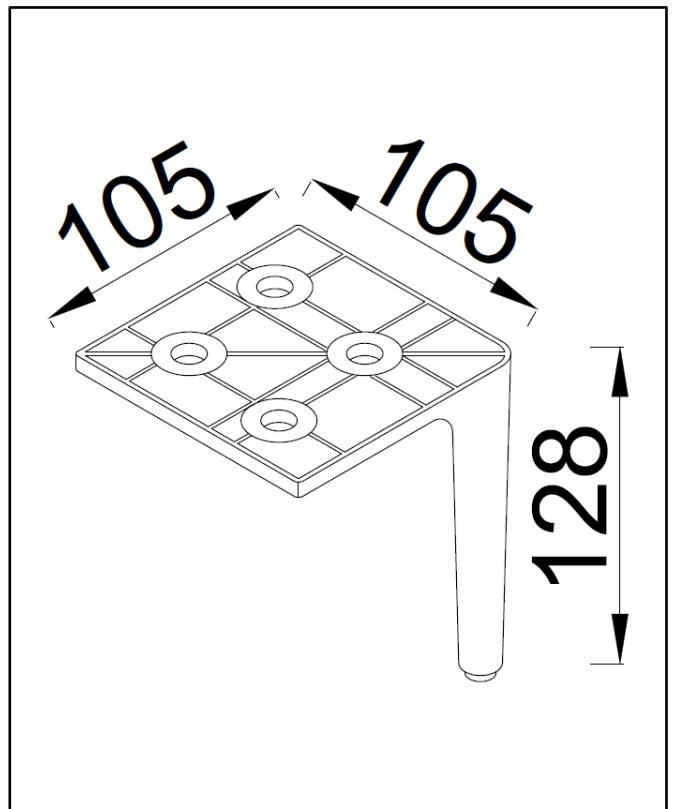

Product Name	BOTA-1000FLUTED-STONE
Product Description	Bota 1000-unit Stone
Product Transportation	
Barcode	5060991210876
Country of origin	China
Commodity code	9403609000
Product Measurements	
Product Weight (KG)	47
Product Width (mm)	996
Product Height (mm)	670
Product Length (mm)	450
Primary Packed Measurements	
Packaged Weight	49
Packed Length	505
Packed Width	1050
Packed Height	720

Product Name	BASIN019
Product Description	Bota 1000mm Basin
Product Transportation	
Barcode	5060991201126
Country of origin	China
Commodity code	6910900000
Product Measurements	
Product Weight (KG)	19
Product Width (mm)	1008
Product Height (mm)	50
Product Depth (mm)	455
Primary Packed Measurements	
Packaged Weight	21
Packed Length	500
Packed Width	1050
Packed Height	100

General Information	
Construction Material	Ceramic
Installation type	Furniture mounted
Colour / Finish	White
Basin Attributes	
Basin Type	Furniture Mounted
Number of Tap Holes	1
Overflow	Round
Recommended waste type	Slotted or Universal
Inner Bowl Width (mm)	360
Inner Bowl Length (mm)	750
Inner Bowl Depth (mm)	105

Product Name	CAB-LEG-GM
Product Description	Bota Leg Sets Gunmetal
Product Transportation	
Barcode	5060991201164
Country of origin	China
Commodity code	9403609000
Product Measurements	
Product Weight (KG)	2.3
Product Width (mm)	105
Product Height (mm)	128
Product Depth (mm)	105
Primary Packed Measurements	
Packaged Weight	2.7
Packed Length	230
Packed Width	180
Packed Height	180
General Information	
Construction Material	Solid Aluminium Alloy.
Installation type	Furniture mounted
Colour / Finish	Gunmetal