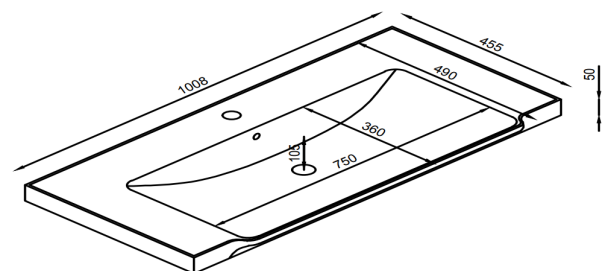

Product Name	BOTA-1000FLUTED-STONE
Product Description	Bota 1000-unit Stone
Product Transportation	
Barcode	5060991210876
Country of origin	China
Commodity code	9403609000
Product Measurements	
Product Weight (KG)	47
Product Width (mm)	996
Product Height (mm)	670
Product Length (mm)	450
Primary Packed Measurements	
Packaged Weight	49
Packed Length	505
Packed Width	1050
Packed Height	720

PRODUCT DATA SHEET

Bota 1000mm Basin

Product Code: BASIN019

SCUDO
BEAUTIFUL BATHROOMS

0330 124 7290

sales@scudo.co.uk www.scudo.co.uk

Scudo is the trading name of Harrison Bathrooms Ltd. Whilst we endeavour to ensure that the product information is accurate, we accept no liability for any information given. All images are for illustration purposes only. Product images and specification are subject to change. Measurements are in millimetres and are nominal.

Product Name	BASIN019
Product Description	Bota 1000mm Basin
Product Transportation	
Barcode	5060991201126
Country of origin	China
Commodity code	6910900000
Product Measurements	
Product Weight (KG)	19
Product Width (mm)	1008
Product Height (mm)	50
Product Depth (mm)	455
Primary Packed Measurements	
Packaged Weight	21
Packed Length	500
Packed Width	1050
Packed Height	100

General Information	
Construction Material	Ceramic
Installation type	Furniture mounted
Colour / Finish	White
Basin Attributes	
Basin Type	Furniture Mounted
Number of Tap Holes	1
Overflow	Round
Recommended waste type	Slotted or Universal
Inner Bowl Width (mm)	360
Inner Bowl Length (mm)	750
Inner Bowl Depth (mm)	105