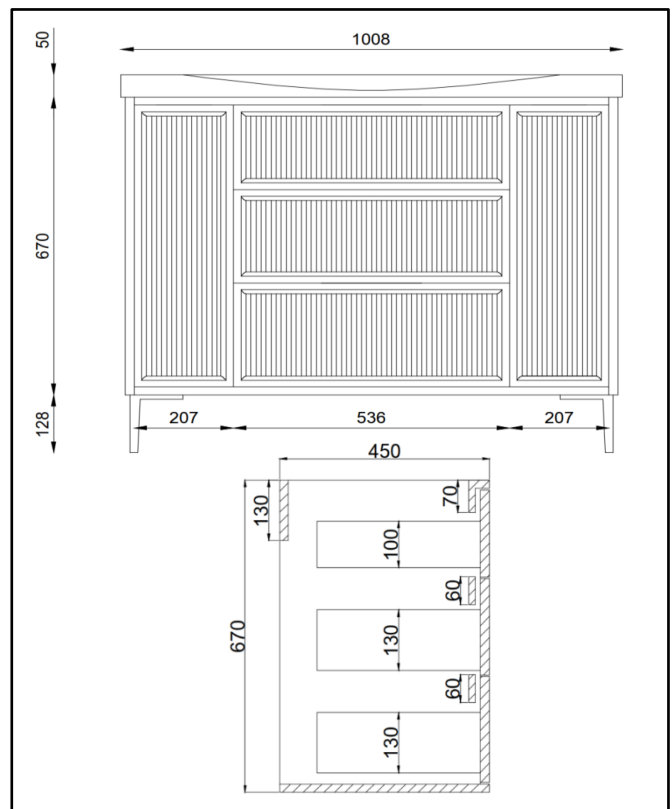

Product Name	BOTA-1000FLUTED-STONE
Product Description	Bota 1000-unit Stone
Product Transportation	
Barcode	5060991210876
Country of origin	China
Commodity code	9403609000
Product Measurements	
Product Weight (KG)	47
Product Width (mm)	996
Product Height (mm)	670
Product Length (mm)	450
Primary Packed Measurements	
Packaged Weight	49
Packed Length	505
Packed Width	1050
Packed Height	720

General Information	
Construction Material	Painted MDF
Installation type	Floor Mounted
Colour / Finish	Stone
Furniture Attributes	
Supplied Fully Assembled	Yes
Number Of Drawers	3
Number Of Doors	2
Soft Close Doors / Drawers	Push to Open
Moisture resistant	Yes
Internal Shelves	2
Door Opening Width (mm)	
Draw Opening Distance (mm)	
False Draws	No
Number of False Draws	No
Can the door be swapped over to open the opposite way	N/a
Which side is the door hinge located	Left & Right
Compatible Furniture Part Code	Bota
Compatible Basin Part Code	BASIN019
Handles	
Handle Style	Push to Open
Handle Finish	N/a
Handle Material	N/a
Number of Handles	N/a

Product Name	BASIN019
Product Description	Bota 1000mm Basin
Product Transportation	
Barcode	5060991201126
Country of origin	China
Commodity code	6910900000
Product Measurements	
Product Weight (KG)	19
Product Width (mm)	1008
Product Height (mm)	50
Product Depth (mm)	455
Primary Packed Measurements	
Packaged Weight	21
Packed Length	500
Packed Width	1050
Packed Height	100

General Information	
Construction Material	Ceramic
Installation type	Furniture mounted
Colour / Finish	White
Basin Attributes	
Basin Type	Furniture Mounted
Number of Tap Holes	1
Overflow	Round
Recommended waste type	Slotted or Universal
Inner Bowl Width (mm)	360
Inner Bowl Length (mm)	750
Inner Bowl Depth (mm)	105