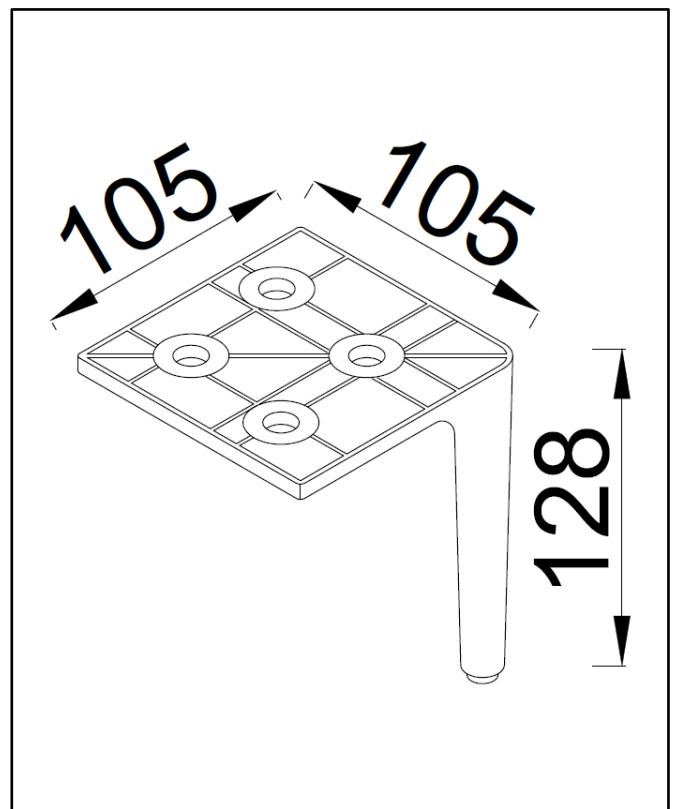

**Dimensions**  
(Measurements in mm)

General Information	
Construction Material	Ceramic
Installation type	Furniture mounted
Colour / Finish	White
Basin Attributes	
Basin Type	Furniture Mounted
Number of Tap Holes	1
Overflow	Round
Recommended waste type	Slotted or Universal
Inner Bowl Width (mm)	360
Inner Bowl Length (mm)	750
Inner Bowl Depth (mm)	105

## Dimensions

(Measurements in mm)