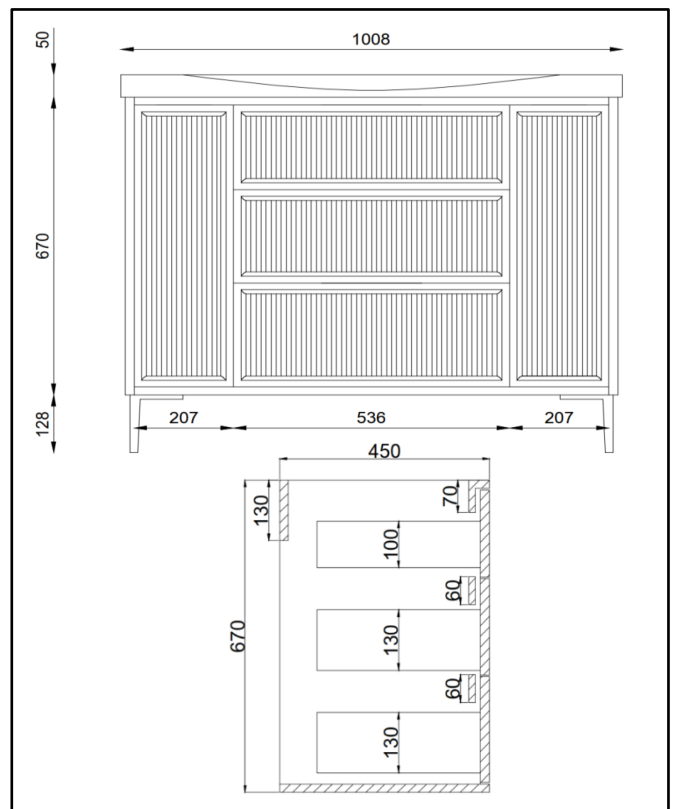

Product Name	BOTA-1000FLUTED-STONE
Product Description	Bota 1000-unit Stone
<b>Product Transportation</b>	
Barcode	5060991210876
Country of origin	China
Commodity code	9403609000
<b>Product Measurements</b>	
Product Weight (KG)	47
Product Width (mm)	996
Product Height (mm)	670
Product Length (mm)	450
<b>Primary Packed Measurements</b>	
Packaged Weight	49
Packed Length	505
Packed Width	1050
Packed Height	720

**Dimensions**  
(Measurements in mm)

## Dimensions

(Measurements in mm)