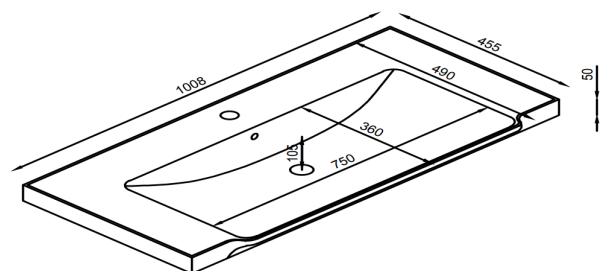

**Dimensions**  
(Measurements in mm)

## Bota 1000mm Basin

Product Code: BASIN019

0330 124 7290

[sales@scudo.co.uk](mailto:sales@scudo.co.uk) [www.scudo.co.uk](http://www.scudo.co.uk)

**SCUDO**  
BEAUTIFUL BATHROOMS

Scudo is the trading name of Harrison Bathrooms Ltd. Whilst we endeavour to ensure that the product information is accurate, we accept no liability for any information given. All images are for illustration purposes only. Product images and specification are subject to change. Measurements are in millimetres and are nominal.

Product Name	BASIN019
Product Description	Bota 1000mm Basin
Product Transportation	
Barcode	5060991201126
Country of origin	China
Commodity code	6910900000
Product Measurements	
Product Weight (KG)	19
Product Width (mm)	1008
Product Height (mm)	50
Product Depth (mm)	455
Primary Packed Measurements	
Packaged Weight	21
Packed Length	500
Packed Width	1050
Packed Height	100

## Dimensions

(Measurements in mm)