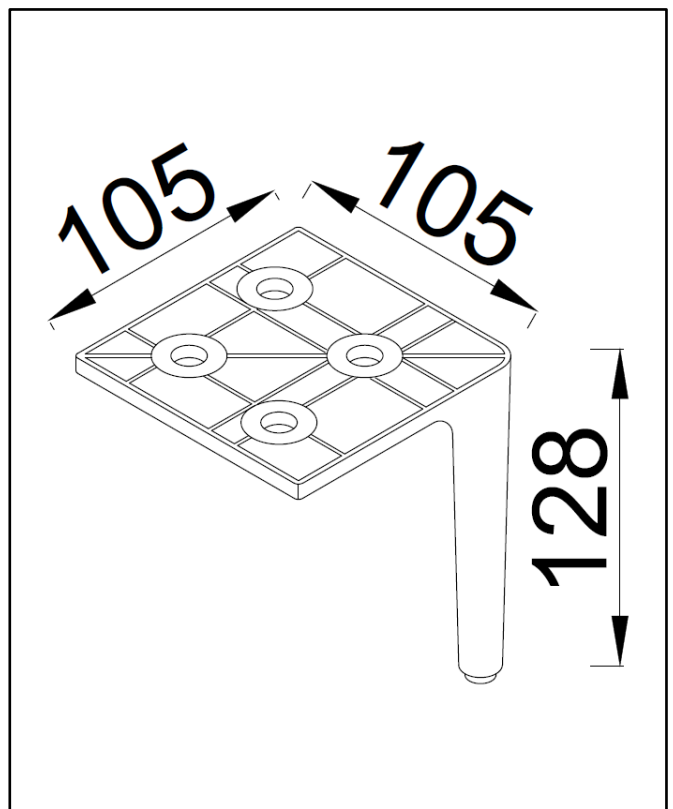

PRODUCT DATA SHEET

Bota Legs (Pack of 4)

Product Code: CAB-LEG-MB

SCUDO
BEAUTIFUL BATHROOMS

0330 124 7290

sales@scudo.co.uk www.scudo.co.uk

Scudo is the trading name of Harrison Bathrooms Ltd. Whilst we endeavour to ensure that the product information is accurate, we accept no liability for any information given. All images are for illustration purposes only. Product images and specification are subject to change. Measurements are in millimetres and are nominal.

Product Name	CAB-LEG-MB
Product Description	Bota Leg Sets Matte Black
Product Transportation	
Barcode	5060991201133
Country of origin	China
Commodity code	9403609000
Product Measurements	
Product Weight (KG)	2.3
Product Width (mm)	105
Product Height (mm)	128
Product Depth (mm)	105
Primary Packed Measurements	
Packaged Weight	2.7
Packed Length	230
Packed Width	180
Packed Height	180

General Information	
Construction Material	Solid Aluminium Alloy.
Installation type	Furniture mounted
Colour / Finish	Matte Black

Dimensions
(Measurements in mm)

LIFETIME GUARANTEE

We are confident in our products and we want our customer to be, we proudly give a lifetime guarantee on our taps and showers. Further details can be found on our website.