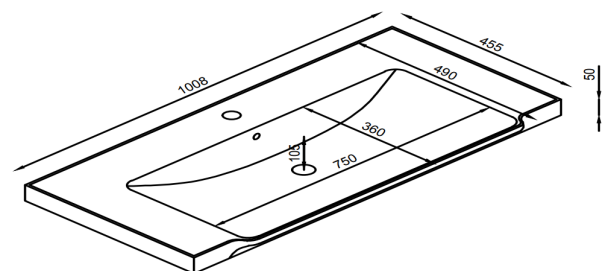

Product Name	BOTA-1000FLUTED-STONE
Product Description	Bota 1000-unit Stone
Product Transportation	
Barcode	5060991210876
Country of origin	China
Commodity code	9403609000
Product Measurements	
Product Weight (KG)	47
Product Width (mm)	996
Product Height (mm)	670
Product Length (mm)	450
Primary Packed Measurements	
Packaged Weight	49
Packed Length	505
Packed Width	1050
Packed Height	720

PRODUCT DATA SHEET

Bota 1000mm Basin

Product Code: BASIN019

0330 124 7290

sales@scudo.co.uk www.scudo.co.uk

SCUDO
BEAUTIFUL BATHROOMS

Scudo is the trading name of Harrison Bathrooms Ltd. Whilst we endeavour to ensure that the product information is accurate, we accept no liability for any information given. All images are for illustration purposes only. Product images and specification are subject to change. Measurements are in millimetres and are nominal.

Product Name	BASIN019
Product Description	Bota 1000mm Basin
Product Transportation	
Barcode	5060991201126
Country of origin	China
Commodity code	6910900000
Product Measurements	
Product Weight (KG)	19
Product Width (mm)	1008
Product Height (mm)	50
Product Depth (mm)	455
Primary Packed Measurements	
Packaged Weight	21
Packed Length	500
Packed Width	1050
Packed Height	100

General Information	
Construction Material	Ceramic
Installation type	Furniture mounted
Colour / Finish	White
Basin Attributes	
Basin Type	Furniture Mounted
Number of Tap Holes	1
Overflow	Round
Recommended waste type	Slotted or Universal
Inner Bowl Width (mm)	360
Inner Bowl Length (mm)	750
Inner Bowl Depth (mm)	105