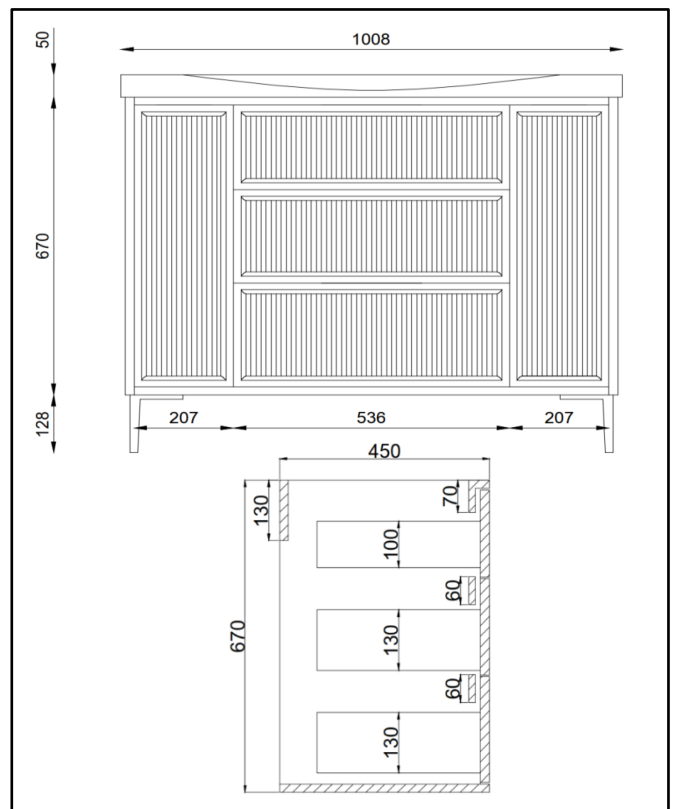

Product Name	BOTA-1000FLUTED-STONE
Product Description	Bota 1000-unit Stone
Product Transportation	
Barcode	5060991210876
Country of origin	China
Commodity code	9403609000
Product Measurements	
Product Weight (KG)	47
Product Width (mm)	996
Product Height (mm)	670
Product Length (mm)	450
Primary Packed Measurements	
Packaged Weight	49
Packed Length	505
Packed Width	1050
Packed Height	720

General Information	
Construction Material	Painted MDF
Installation type	Floor Mounted
Colour / Finish	Stone
Furniture Attributes	
Supplied Fully Assembled	Yes
Number Of Drawers	3
Number Of Doors	2
Soft Close Doors / Drawers	Push to Open
Moisture resistant	Yes
Internal Shelves	2
Door Opening Width (mm)	
Draw Opening Distance (mm)	
False Draws	No
Number of False Draws	No
Can the door be swapped over to open the opposite way	N/a
Which side is the door hinge located	Left & Right
Compatible Furniture Part Code	Bota
Compatible Basin Part Code	BASIN019
Handles	
Handle Style	Push to Open
Handle Finish	N/a
Handle Material	N/a
Number of Handles	N/a

Product Name	BASIN019
Product Description	Bota 1000mm Basin
Product Transportation	
Barcode	5060991201126
Country of origin	China
Commodity code	6910900000
Product Measurements	
Product Weight (KG)	19
Product Width (mm)	1008
Product Height (mm)	50
Product Depth (mm)	455
Primary Packed Measurements	
Packaged Weight	21
Packed Length	500
Packed Width	1050
Packed Height	100

General Information	
Construction Material	Ceramic
Installation type	Furniture mounted
Colour / Finish	White
Basin Attributes	
Basin Type	Furniture Mounted
Number of Tap Holes	1
Overflow	Round
Recommended waste type	Slotted or Universal
Inner Bowl Width (mm)	360
Inner Bowl Length (mm)	750
Inner Bowl Depth (mm)	105