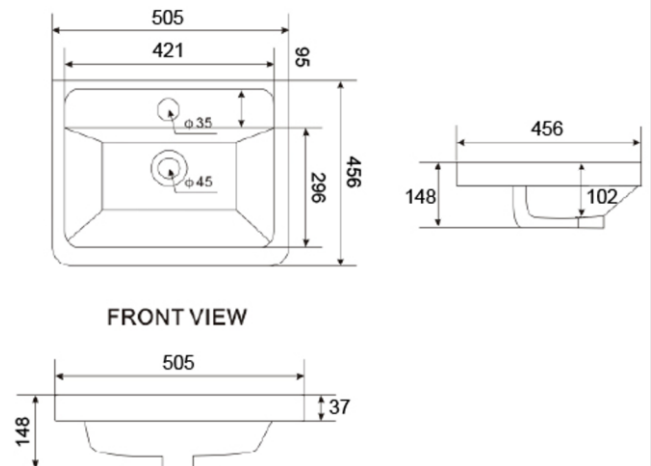

PRODUCT DATA SHEET

Bella 500mm Basin

Product Code: BASIN011

SCUDO
BEAUTIFUL BATHROOMS

0330 124 7290

sales@scudo.co.uk www.scudo.co.uk

Scudo is the trading name of Harrison Bathrooms Ltd. Whilst we endeavour to ensure that the product information is accurate, we accept no liability for any information given. All images are for illustration purposes only. Product images and specifications are subject to change. Measurements are in millimetres and are nominal.

Product Name	BASIN011
Product Description	Bella 500 Basin
Product Transportation	
Barcode	5060991259479
Country of origin	China
Commodity code	6910900000
Product Measurements	
Product Weight (KG)	8
Product Width (mm)	510
Product Height (mm)	152
Product Depth (mm)	456
Primary Packed Measurements	
Packaged Weight	9
Packed Length	530
Packed Width	480
Packed Height	172

General Information	
Construction Material	Ceramic
Installation type	Furniture mounted
Colour / Finish	White
Basin Attributes	
Basin Type	Furniture Mounted
Number of Tap Holes	1
Overflow	Round
Recommended waste type	Slotted or Universal
Inner Bowl Width (mm)	421
Inner Bowl Length (mm)	296
Inner Bowl Depth (mm)	102

Tolerance: 5mm

Dimensions

(Measurements in mm)

LIFETIME GUARANTEE

We are confident in our products and we want our customer to be, we proudly give a lifetime guarantee on our taps and showers. further details can be found on our website.