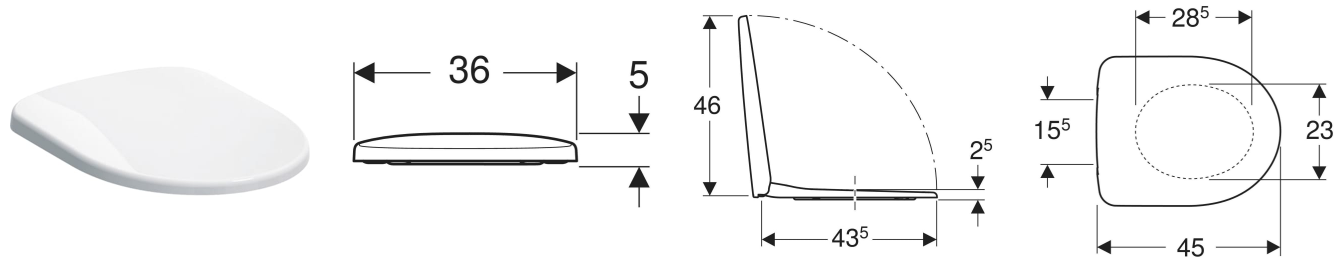

New article available from 01.04.2025

Geberit Smyle exposed cistern, close-coupled, dual flush, bottom water supply connection

APPLICATION PURPOSES

- For close-coupled installation
- For water supply connections 1/2"

CHARACTERISTICS

- Dual flush
- Water supply connection on the bottom right

TECHNICAL DATA

Flush volume, factory setting	4 / 2.6 l
Flush volume large, adjustment range	4 / 6 l
Flush volume small, adjustment range	2.6 / 4 l
Product material	Vitreous china

SCOPE OF DELIVERY

- Mechanism

TO ORDER ADDITIONALLY

- Fastening material for rear wall

Art. no.	Colour / surface	B cm	H cm	T cm
503.103.01.1 New	white	37.5	42	14.5

New article available from 01.04.2025

Geberit Selnova WC seat, fastening from above

Example image

CHARACTERISTICS

- Overlapping WC lid
- Hinges made of metal

TECHNICAL DATA

Product material Duroplast
 Fastening distance 15.5 cm

SCOPE OF DELIVERY

- WC seat

Art. no.	Colour / surface	B cm	H cm	T cm	Quick-release hinges	Soft-closing mechanism	Fastening	Hinge material
500.333.01.1	white / glossy	36	5	45	no	yes	from above	Brass chrome-plated
500.335.01.1	white / glossy	36	5	45	yes	yes	from above	Brass chrome-plated
500.337.01.1	white / glossy	36	5	45	no	no	from above	Stainless steel