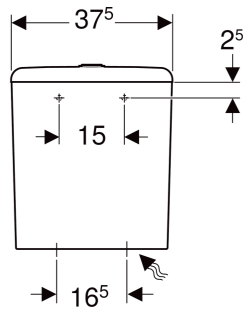

- Cistern
- WC seat

ACCESSORIES

- Geberit P-bend set for floor-standing WC
- Geberit connection set for floor-standing WC

Art. no.	Colour / surface	B cm	H cm	T cm	Outlet
503.099.00.7 New	white	35.5	41	63.5	horizontal or vertical

New article available from 01.04.2025

Geberit Smyle exposed cistern, close-coupled, dual flush, bottom water supply connection

APPLICATION PURPOSES

- For close-coupled installation
- For water supply connections 1/2"

CHARACTERISTICS

- Dual flush
- Water supply connection on the bottom right

TECHNICAL DATA

Flush volume, factory setting	4 / 2.6 l
Flush volume large, adjustment range	4 / 6 l
Flush volume small, adjustment range	2.6 / 4 l
Product material	Vitreous china

Example image

CHARACTERISTICS

- Overlapping WC lid
- Hinges made of metal

TECHNICAL DATA

Product material Duroplast
 Fastening distance 15.5 cm

SCOPE OF DELIVERY

- WC seat

Art. no.	Colour / surface	B cm	H cm	T cm	Quick-release hinges	Soft-closing mechanism	Fastening	Hinge material
500.333.01.1	white / glossy	36	5	45	no	yes	from above	Brass chrome-plated
500.335.01.1	white / glossy	36	5	45	yes	yes	from above	Brass chrome-plated
500.337.01.1	white / glossy	36	5	45	no	no	from above	Stainless steel