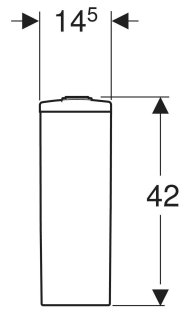

Geberit Smyle exposed cistern, close-coupled, dual flush, bottom water supply connection

APPLICATION PURPOSES

- For close-coupled installation
- For water supply connections 1/2"

CHARACTERISTICS

- Dual flush
- Water supply connection on the bottom right

TECHNICAL DATA

Flush volume, factory setting	4 / 2.6 l
Flush volume large, adjustment range	4 / 6 l
Flush volume small, adjustment range	2.6 / 4 l
Product material	Vitreous china

SCOPE OF DELIVERY

- Mechanism

TO ORDER ADDITIONALLY

- Fastening material for rear wall

Art. no.	Colour / surface	B cm	H cm	T cm
503.103.01.1 New	white	37.5	42	14.5

New article available from 01.04.2025