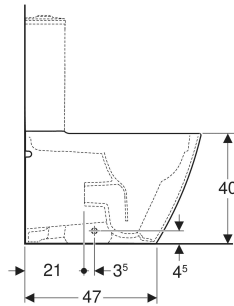

Geberit Smyle floor-standing WC for close-coupled exposed cistern, washdown, back-to-wall, shrouded, Rimfree

APPLICATION PURPOSES

- For close-coupled exposed cistern

CHARACTERISTICS

- Floor-standing
- Back-to-wall
- Washdown WC
- Type 1, full flush volume 6 / 5 / 4 l, in accordance with EN 997
- Type 2 in accordance with EN 997
- Rimless WC ceramic appliance featuring Rimfree flush technology

- Horizontal or vertical outlet
- Shrouded
- Hidden fastening

TECHNICAL DATA

Product material Vitreous china
 Height-adjustable No

SCOPE OF DELIVERY

- WC ceramic appliance
- Fastening material

TO ORDER ADDITIONALLY

CHARACTERISTICS

- Dual flush
- Water supply connection on the bottom right

TECHNICAL DATA

Flush volume, factory setting	4 / 2.6 l
Flush volume large, adjustment range	4 / 6 l
Flush volume small, adjustment range	2.6 / 4 l
Product material	Vitreous china

Example image

CHARACTERISTICS

- Overlapping WC lid
- Hinges made of metal

TECHNICAL DATA

Product material Duroplast
 Fastening distance 15.5 cm

SCOPE OF DELIVERY

- WC seat

Art. no.	Colour / surface	B cm	H cm	T cm	Quick-release hinges	Soft-closing mechanism	Fastening	Hinge material
500.333.01.1	white / glossy	36	5	45	no	yes	from above	Brass chrome-plated
500.335.01.1	white / glossy	36	5	45	yes	yes	from above	Brass chrome-plated
500.337.01.1	white / glossy	36	5	45	no	no	from above	Stainless steel