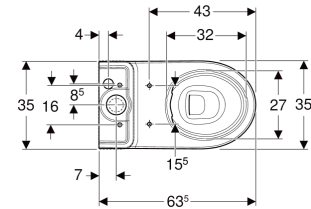

Geberit Smyle floor-standing WC for close-coupled exposed cistern, washdown, back-to-wall, shrouded, Rimfree

APPLICATION PURPOSES

- For close-coupled exposed cistern

CHARACTERISTICS

- Floor-standing
- Back-to-wall
- Washdown WC
- Type 1, full flush volume 6 / 5 / 4 l, in accordance with EN 997
- Type 2 in accordance with EN 997
- Rimless WC ceramic appliance featuring Rimfree flush technology

- Horizontal or vertical outlet
- Shrouded
- Hidden fastening

TECHNICAL DATA

Product material Vitreous china
 Height-adjustable No

SCOPE OF DELIVERY

- WC ceramic appliance
- Fastening material

TO ORDER ADDITIONALLY

CHARACTERISTICS

- Dual flush
- Water supply connection on the bottom right

TECHNICAL DATA

Flush volume, factory setting	4 / 2.6 l
Flush volume large, adjustment range	4 / 6 l
Flush volume small, adjustment range	2.6 / 4 l
Product material	Vitreous china

Example image

CHARACTERISTICS

- Overlapping WC lid
- Hinges made of metal

TECHNICAL DATA

Product material Duroplast
 Fastening distance 15.5 cm

SCOPE OF DELIVERY

- WC seat

Art. no.	Colour / surface	B cm	H cm	T cm	Quick-release hinges	Soft-closing mechanism	Fastening	Hinge material
500.333.01.1	white / glossy	36	5	45	no	yes	from above	Brass chrome-plated
500.335.01.1	white / glossy	36	5	45	yes	yes	from above	Brass chrome-plated
500.337.01.1	white / glossy	36	5	45	no	no	from above	Stainless steel