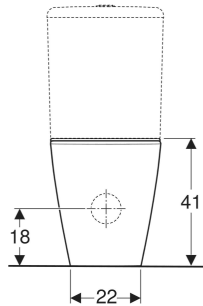

Geberit Smyle floor-standing WC for close-coupled exposed cistern, washdown, back-to-wall, shrouded, Rimfree

APPLICATION PURPOSES

- For close-coupled exposed cistern

CHARACTERISTICS

- Floor-standing
- Back-to-wall
- Washdown WC
- Type 1, full flush volume 6 / 5 / 4 l, in accordance with EN 997
- Type 2 in accordance with EN 997
- Rimless WC ceramic appliance featuring Rimfree flush technology

- Horizontal or vertical outlet
- Shrouded
- Hidden fastening

TECHNICAL DATA

Product material Vitreous china
 Height-adjustable No

SCOPE OF DELIVERY

- WC ceramic appliance
- Fastening material

TO ORDER ADDITIONALLY

CHARACTERISTICS

- Dual flush
- Water supply connection on the bottom right

TECHNICAL DATA

Flush volume, factory setting	4 / 2.6 l
Flush volume large, adjustment range	4 / 6 l
Flush volume small, adjustment range	2.6 / 4 l
Product material	Vitreous china

Example image

CHARACTERISTICS

- Overlapping WC lid
- Hinges made of metal

TECHNICAL DATA

Product material Duroplast
 Fastening distance 15.5 cm

SCOPE OF DELIVERY

- WC seat

Art. no.	Colour / surface	B cm	H cm	T cm	Quick-release hinges	Soft-closing mechanism	Fastening	Hinge material
500.333.01.1	white / glossy	36	5	45	no	yes	from above	Brass chrome-plated
500.335.01.1	white / glossy	36	5	45	yes	yes	from above	Brass chrome-plated
500.337.01.1	white / glossy	36	5	45	no	no	from above	Stainless steel