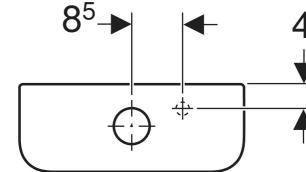

- Horizontal or vertical outlet
- Shrouded
- Hidden fastening

TECHNICAL DATA

Product material Vitreous china
 Height-adjustable No

SCOPE OF DELIVERY

- WC ceramic appliance
- Fastening material

TO ORDER ADDITIONALLY

New article available from 01.04.2025

Geberit Smyle exposed cistern, close-coupled, dual flush, bottom water supply connection

APPLICATION PURPOSES

- For close-coupled installation
- For water supply connections 1/2"

CHARACTERISTICS

- Dual flush
- Water supply connection on the bottom right

TECHNICAL DATA

Flush volume, factory setting	4 / 2.6 l
Flush volume large, adjustment range	4 / 6 l
Flush volume small, adjustment range	2.6 / 4 l
Product material	Vitreous china

Example image

CHARACTERISTICS

- Overlapping WC lid
- Hinges made of metal

TECHNICAL DATA

Product material Duroplast
 Fastening distance 15.5 cm

SCOPE OF DELIVERY

- WC seat

Art. no.	Colour / surface	B cm	H cm	T cm	Quick-release hinges	Soft-closing mechanism	Fastening	Hinge material
500.333.01.1	white / glossy	36	5	45	no	yes	from above	Brass chrome-plated
500.335.01.1	white / glossy	36	5	45	yes	yes	from above	Brass chrome-plated
500.337.01.1	white / glossy	36	5	45	no	no	from above	Stainless steel