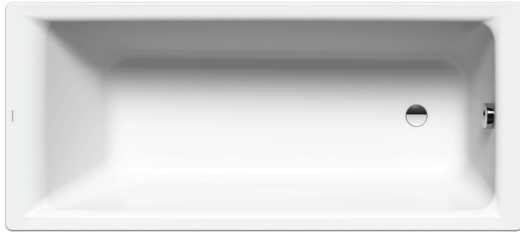

PURO

PURO STAR

- Straight-lined, purist design
- Single-seat bath with waste positioned at the foot end
- Generous bathtub depth for comfortable bathing
- Flexible design options thanks to the perfect match with the PURO family
- Also available in selected sizes as a Limited Edition nature protect with a greatly reduced CO2 footprint

Similar illustration

GRIP ELEGANT PURISM

Model		653
External length [mm]	a ₁	1800 mm
Internal length (top) [mm]	a ₆	1610 mm
Internal length (bottom) [mm]	a ₇	1380 mm
External width [mm]	b ₁	800 mm
Internal width (top) [mm]	b ₆	670 mm
Internal width (bottom) [mm]	b ₁₁	510 mm
Depth inside [mm]	c ₁	410 mm
Depth incl. waste hole [mm]	c ₂	420 mm
Height with feet [mm]	c ₃	553 - 563 mm
Height of rim [mm]	c ₄	32 mm
Width of rim (foot end; long side; head end) [mm]	e ₁ ; e ₂ ; e ₆	90; 60; 100 mm
Distance top edge to centre of overflow hole [mm]	f ₁	65 mm
Distance bath edge to centre of waste hole [mm]	f ₂	310 mm
Distance centre of waste hole to centre of overflow hole [mm]	f ₇	214 mm
Diameter of overflow hole [mm]	f ₃	Ø 52 mm
Diameter of waste hole [mm]	f ₉	Ø 52 mm
Distance foot end of bath edge to centre of foot [mm]	h ₂	460 mm
Distance between the feet [mm]	h ₄	820 mm
Width of feet max. [mm]	h ₆	520 mm
External radius [mm]	r ₁	8 mm
Water volume [l]		170 l
Net weight [kg]		57 kg
Anti-slip		396 x 396 mm
Full anti-slip		1020 x 396 mm