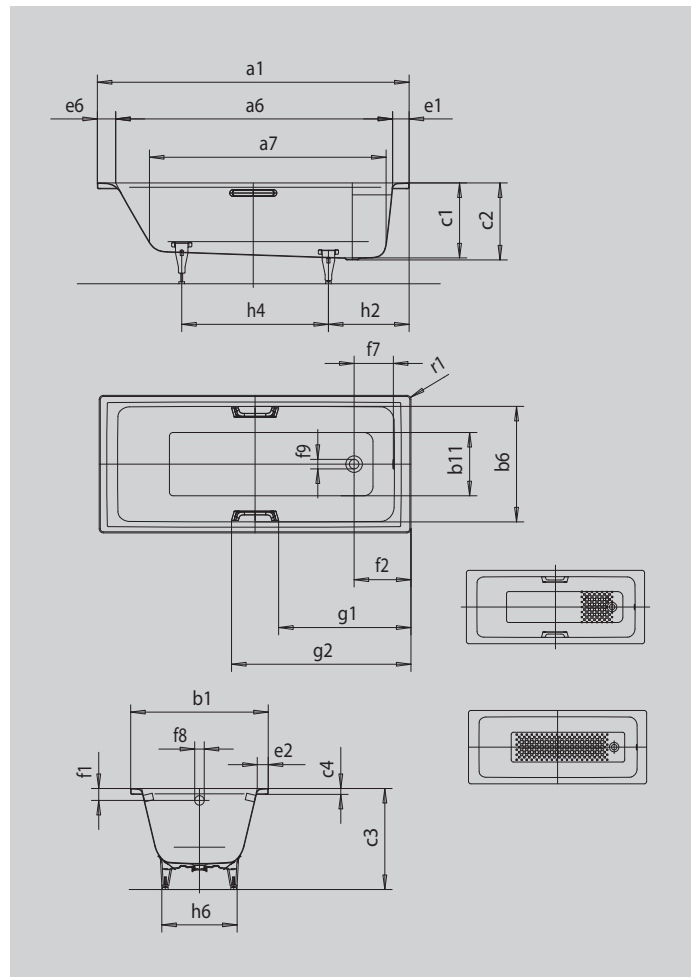

PURO

PURO STAR

- Straight-lined, purist design
- Single-seat bath with waste positioned at the foot end
- Generous bathtub depth for comfortable bathing
- Flexible design options thanks to the perfect match with the PURO family
- Also available in selected sizes as a Limited Edition nature protect with a greatly reduced CO2 footprint

Similar illustration

GRIP ELEGANT PURISM

Model		653
External length [mm]	a ₁	1800 mm
Internal length (top) [mm]	a ₆	1610 mm
Internal length (bottom) [mm]	a ₇	1380 mm
External width [mm]	b ₁	800 mm
Internal width (top) [mm]	b ₆	670 mm
Internal width (bottom) [mm]	b ₁₁	510 mm
Depth inside [mm]	c ₁	410 mm
Depth incl. waste hole [mm]	c ₂	420 mm
Height with feet [mm]	c ₃	553 - 563 mm
Height of rim [mm]	c ₄	32 mm
Width of rim (foot end; long side; head end) [mm]	e ₁ ; e ₂ ; e ₆	90; 60; 100 mm
Distance top edge to centre of overflow hole [mm]	f ₁	65 mm
Distance bath edge to centre of waste hole [mm]	f ₂	310 mm
Distance centre of waste hole to centre of overflow hole [mm]	f ₇	214 mm
Diameter of overflow hole [mm]	f ₃	Ø 52 mm
Diameter of waste hole [mm]	f ₉	Ø 52 mm
Distance foot end of bath edge to centre of foot [mm]	h ₂	460 mm
Distance between the feet [mm]	h ₄	820 mm
Width of feet max. [mm]	h ₆	520 mm
External radius [mm]	r ₁	8 mm
Water volume [l]		170 l
Net weight [kg]		57 kg
Anti-slip		396 x 396 mm
Full anti-slip		1020 x 396 mm

Subject to technical alterations, tolerances and errors. Similar illustration. 70 litres displacement on average.

KALDEWEI