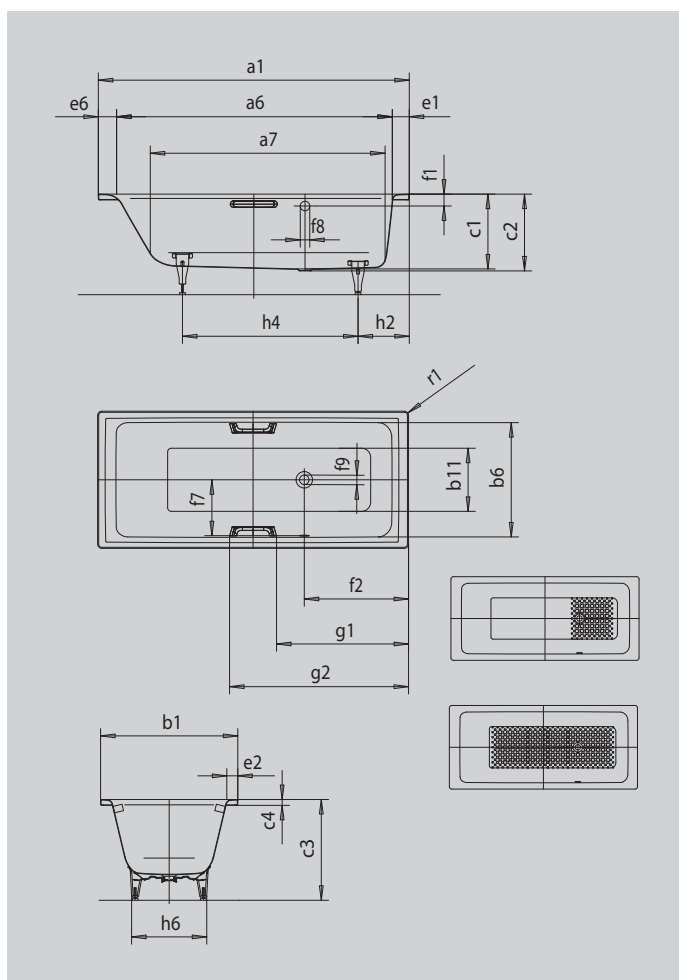

PURO WITH SIDE OVERFLOW

- Straight-lined, purist design
- One-seater bath with waste at foot end
- Combi-bath suitable for bathing and showering
- Shower area with large standing area due to steep side walls
- Generous bathtub depth for comfortable bathing
- Flexible design options thanks to the perfect match with the PURO family
- Also available in selected sizes as a Limited Edition nature protect with a greatly reduced CO2 footprint

Similar illustration

GRIP ELEGANT PURISM

| Model | | 657 |
|---|--|----------------|
| External length [mm] | a ₁ | 1800 mm |
| Internal length (top) [mm] | a ₆ | 1610 mm |
| Internal length (bottom) [mm] | a ₇ | 1380 mm |
| External width [mm] | b ₁ | 800 mm |
| Internal width (top) [mm] | b ₆ | 680 mm |
| Internal width (bottom) [mm] | b ₁₁ | 510 mm |
| Depth inside [mm] | c ₁ | 410 mm |
| Depth incl. waste hole [mm] | c ₂ | 420 mm |
| Height with feet [mm] | c ₃ | 551 - 571 mm |
| Height of rim [mm] | c ₄ | 32 mm |
| Width of rim (foot end; long side; head end) [mm] | e ₁ ; e ₂ ; e ₆ | 90; 60; 100 mm |
| Distance top edge to centre of overflow hole [mm] | f ₁ | 70 mm |
| Distance bath edge to centre of waste hole [mm] | f ₂ | 570 mm |
| Distance centre of waste hole to centre of overflow hole [mm] | f ₇ | 325 mm |
| Diameter of overflow hole [mm] | f ₃ | Ø 52 mm |
| Diameter of waste hole [mm] | f ₉ | Ø 52 mm |
| Distance foot end of bath edge to centre of foot [mm] | h ₂ | 460 mm |
| Distance between the feet [mm] | h ₄ | 820 mm |
| Width of feet max. [mm] | h ₆ | 485 mm |
| External radius [mm] | r ₁ | 8 mm |
| Water volume [l] | | 170 l |
| Net weight [kg] | | 57 kg |
| Anti-slip | | 396 x 396 mm |
| Full anti-slip | | 1165 x 396 mm |

Subject to technical alterations, tolerances and errors. Similar illustration. 70 litres displacement on average.

KALDEWEI