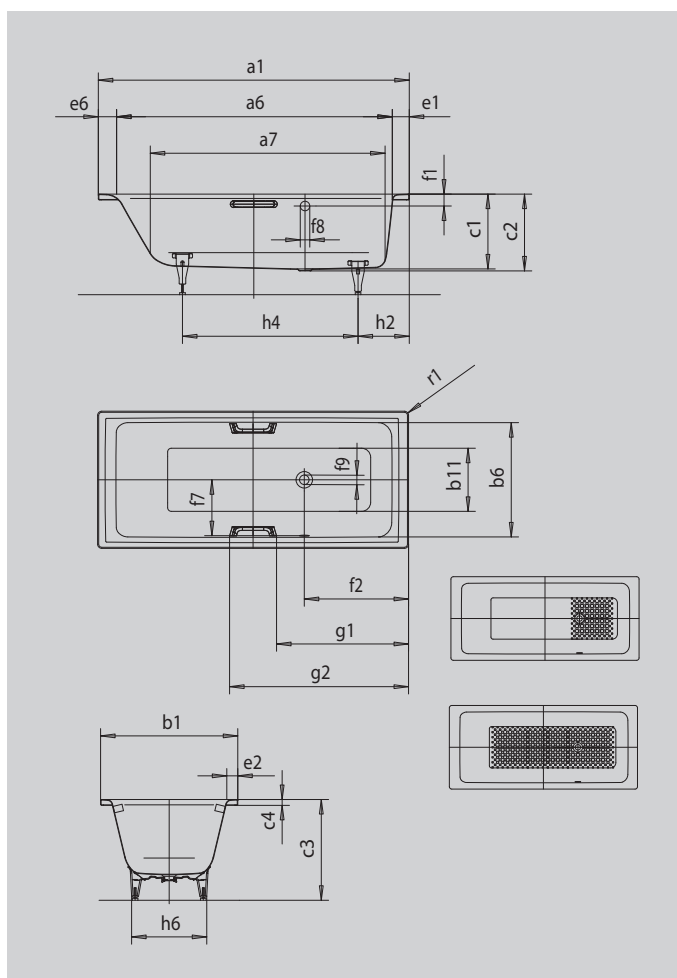

PURO WITH SIDE OVERFLOW

- Straight-lined, purist design
- One-seater bath with waste at foot end
- Combi-bath suitable for bathing and showering
- Shower area with large standing area due to steep side walls
- Generous bathtub depth for comfortable bathing
- Flexible design options thanks to the perfect match with the PURO family
- Also available in selected sizes as a Limited Edition nature protect with a greatly reduced CO2 footprint

Similar illustration

GRIP ELEGANT PURISM

Model		688
External length [mm]	a ₁	1700 mm
Internal length (top) [mm]	a ₆	1510 mm
Internal length (bottom) [mm]	a ₇	1280 mm
External width [mm]	b ₁	700 mm
Internal width (top) [mm]	b ₆	580 mm
Internal width (bottom) [mm]	b ₁₁	410 mm
Depth inside [mm]	c ₁	410 mm
Depth incl. waste hole [mm]	c ₂	420 mm
Height with feet [mm]	c ₃	555 - 565 mm
Height of rim [mm]	c ₄	32 mm
Width of rim (foot end; long side; head end) [mm]	e ₁ ; e ₂ ; e ₆	90; 60; 100 mm
Distance top edge to centre of overflow hole [mm]	f ₁	70 mm
Distance bath edge to centre of waste hole [mm]	f ₂	570 mm
Distance centre of waste hole to centre of overflow hole [mm]	f ₇	275 mm
Diameter of overflow hole [mm]	f ₃	Ø 52 mm
Diameter of waste hole [mm]	f ₉	Ø 52 mm
Distance foot end of bath edge to centre of foot [mm]	h ₂	445 mm
Distance between the feet [mm]	h ₄	750 mm
Width of feet max. [mm]	h ₆	420 mm
External radius [mm]	r ₁	8 mm
Water volume [l]		121 l
Net weight [kg]		48 kg
Anti-slip		300 x 300 mm
Full anti-slip		876 x 252 mm

Subject to technical alterations, tolerances and errors. Similar illustration. 70 litres displacement on average.

KALDEWEI