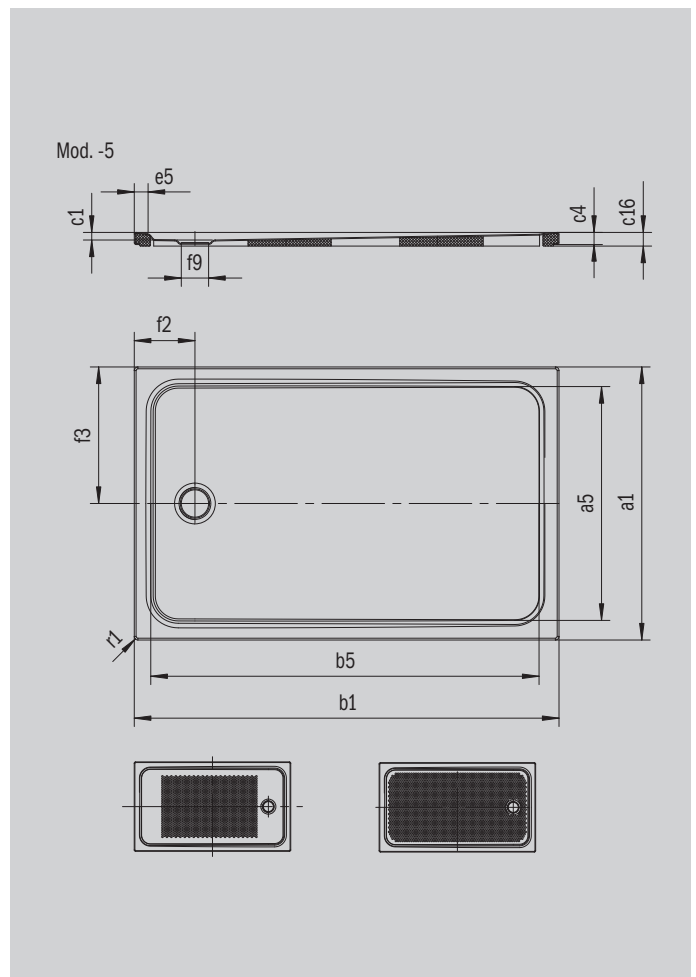

CAYONOPLAN

- Floor-level shower
- Classic design with inner contour
- Perfect match for the CAYONO model range
- Large standing area with central waste at short side
- Made of KALDEWEI steel enamel

Similar illustration

Model 2279	KA 90 horizontal	KA 90 flat	KA 90 vertical
Total height	105	85	45
Fitting height	80	60	80

Model		2279-5
External length [mm]	a_1	750 mm
Internal length [mm]	a_5	640 mm
External width [mm]	b_1	1700 mm
Internal width [mm]	b_5	1590 mm
Depth inside [mm]	c_1	25 mm
Height of rim [mm]	c_4	40 mm
Height with low-profile support [mm]	c_{16}	45 mm
Width of rim [mm]	e_5	50 mm
Diameter of waste hole [mm]	f_9	Ø 90 mm
Distance bath edge to centre of waste hole [mm]	$f_2; f_3$	200; 375 mm
External radius [mm]	r_1	12 mm
Net weight [kg]		33 kg
Anti-slip		395 x 855 mm
Full anti-slip		575 x 1535 mm
ANTI-SLIP SECURE PLUS		full base