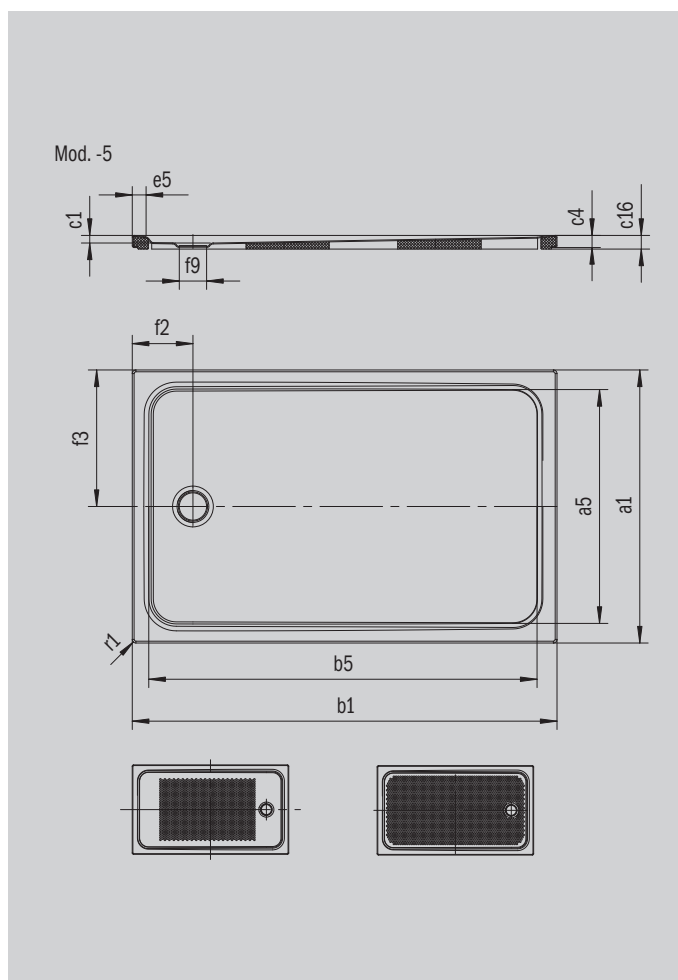

CAYONOPLAN

- Floor-level shower
- Classic design with inner contour
- Perfect match for the CAYONO model range
- Large standing area with central waste at short side
- Made of KALDEWEI steel enamel

Similar illustration

Model 2276	KA 90 horizontal	KA 90 flat	KA 90 vertical
Total height	105	85	45
Fitting height	80	60	80

Model		2276-5
External length [mm]	a_1	800 mm
Internal length [mm]	a_5	690 mm
External width [mm]	b_1	1600 mm
Internal width [mm]	b_5	1490 mm
Depth inside [mm]	c_1	25 mm
Height of rim [mm]	c_4	40 mm
Height with low-profile support [mm]	c_{16}	45 mm
Width of rim [mm]	e_5	50 mm
Diameter of waste hole [mm]	f_9	Ø 90 mm
Distance bath edge to centre of waste hole [mm]	$f_2; f_3$	200; 400 mm
External radius [mm]	r_1	12 mm
Net weight [kg]		33 kg
Anti-slip		555 x 855 mm
Full anti-slip		615 x 1435 mm
ANTI-SLIP SECURE PLUS		full base