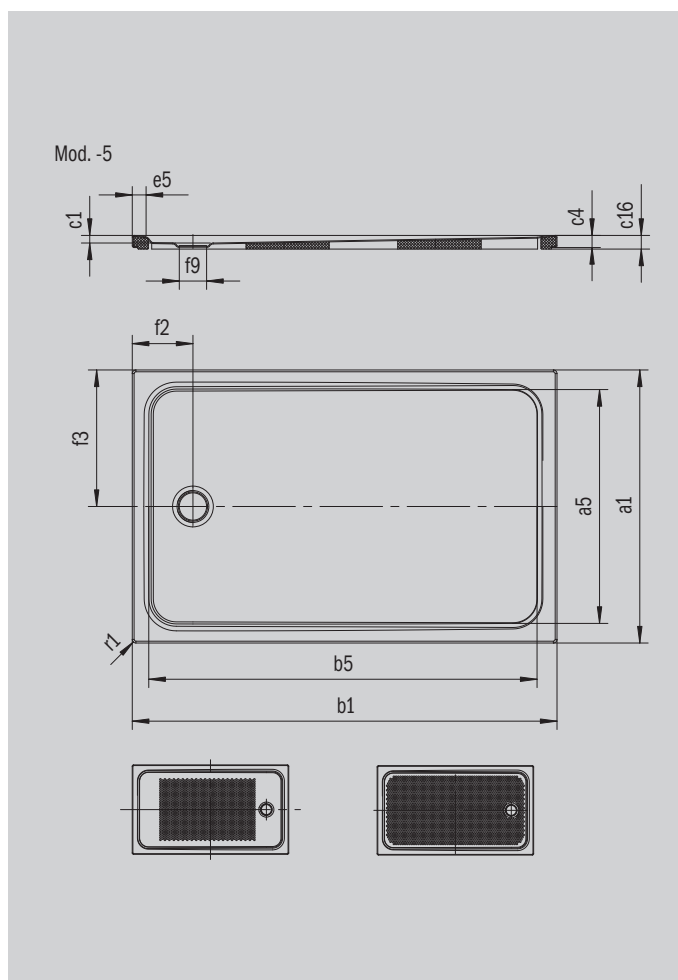

CAYONOPLAN

- Floor-level shower
- Classic design with inner contour
- Perfect match for the CAYONO model range
- Large standing area with central waste at short side
- Made of KALDEWEI steel enamel

Similar illustration

Model 2266	KA 90 horizontal	KA 90 flat	KA 90 vertical
Total height	105	85	45
Fitting height	80	60	80

Model		2266-5
External length [mm]	a_1	800 mm
Internal length [mm]	a_5	690 mm
External width [mm]	b_1	1400 mm
Internal width [mm]	b_5	1290 mm
Depth inside [mm]	c_1	25 mm
Height of rim [mm]	c_4	40 mm
Height with low-profile support [mm]	c_{16}	45 mm
Width of rim [mm]	e_5	50 mm
Diameter of waste hole [mm]	f_9	Ø 90 mm
Distance bath edge to centre of waste hole [mm]	$f_2; f_3$	200; 400 mm
External radius [mm]	r_1	12 mm
Net weight [kg]		29 kg
Anti-slip		555 x 855 mm
Full anti-slip		615 x 1235 mm
ANTI-SLIP SECURE PLUS		full base