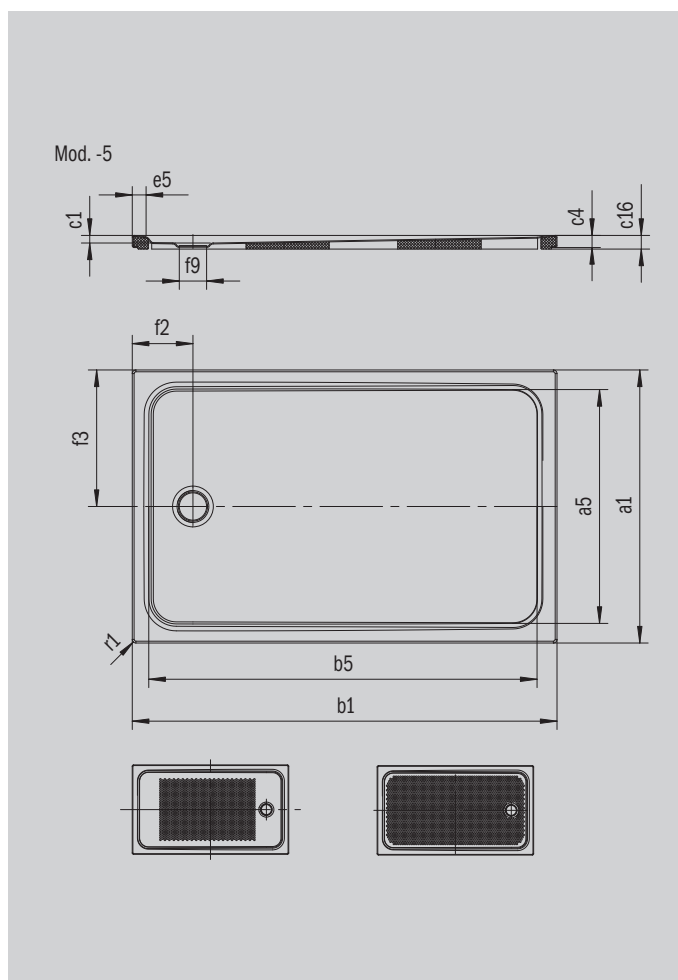

# CAYONOPLAN

- Floor-level shower
- Classic design with inner contour
- Perfect match for the CAYONO model range
- Large standing area with central waste at short side
- Made of KALDEWEI steel enamel

Similar illustration

Model 2263	KA 90 horizontal	KA 90 flat	KA 90 vertical
Total height	98	78	37
Fitting height	80	60	80

Model		2263-5
External length [mm]	$a_1$	900 mm
Internal length [mm]	$a_5$	790 mm
External width [mm]	$b_1$	1200 mm
Internal width [mm]	$b_5$	1090 mm
Depth inside [mm]	$c_1$	18 mm
Height of rim [mm]	$c_4$	32 mm
Height with low-profile support [mm]	$c_{16}$	37 mm
Width of rim [mm]	$e_5$	50 mm
Diameter of waste hole [mm]	$f_9$	Ø 90 mm
Distance bath edge to centre of waste hole [mm]	$f_2; f_3$	200; 450 mm
External radius [mm]	$r_1$	12 mm
Net weight [kg]		28 kg
Anti-slip		375 x 535 mm
Full anti-slip		695 x 1035 mm
ANTI-SLIP SECURE PLUS		full base