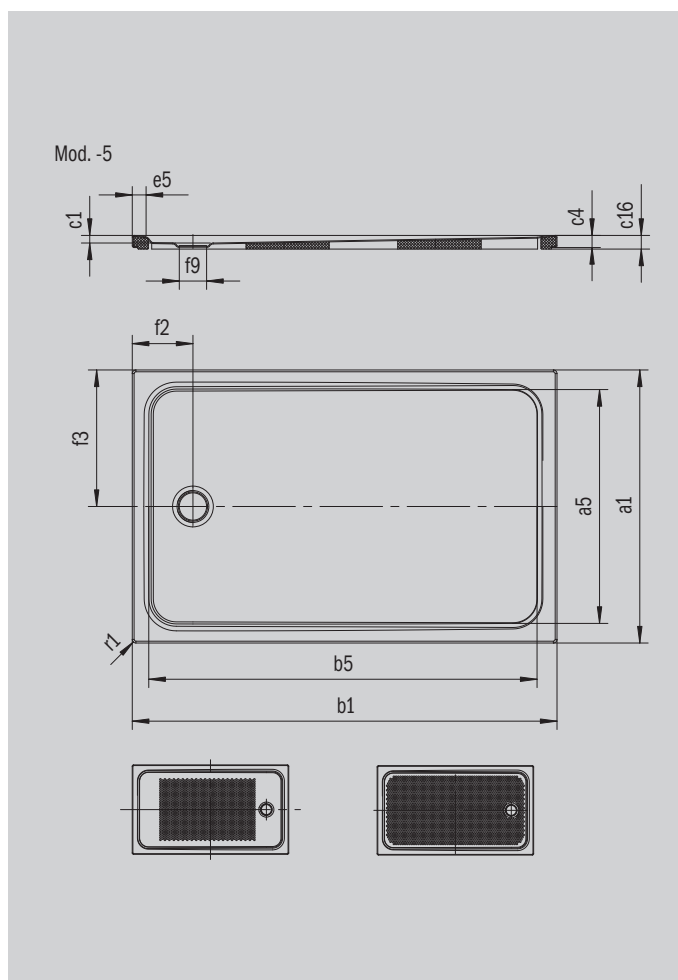

CAYONOPLAN

- Floor-level shower
- Classic design with inner contour
- Perfect match for the CAYONO model range
- Large standing area with central waste at short side
- Made of KALDEWEI steel enamel

Similar illustration

Model 2262	KA 90 horizontal	KA 90 flat	KA 90 vertical
Total height	98	78	37
Fitting height	80	60	80

Model		2262-5
External length [mm]	a_1	800 mm
Internal length [mm]	a_5	690 mm
External width [mm]	b_1	1200 mm
Internal width [mm]	b_5	1090 mm
Depth inside [mm]	c_1	18 mm
Height of rim [mm]	c_4	32 mm
Height with low-profile support [mm]	c_{16}	37 mm
Width of rim [mm]	e_5	50 mm
Diameter of waste hole [mm]	f_9	Ø 90 mm
Distance bath edge to centre of waste hole [mm]	$f_2; f_3$	200; 400 mm
External radius [mm]	r_1	12 mm
Net weight [kg]		25 kg
Anti-slip		375 x 535 mm
Full anti-slip		615 x 1035 mm
ANTI-SLIP SECURE PLUS		full base