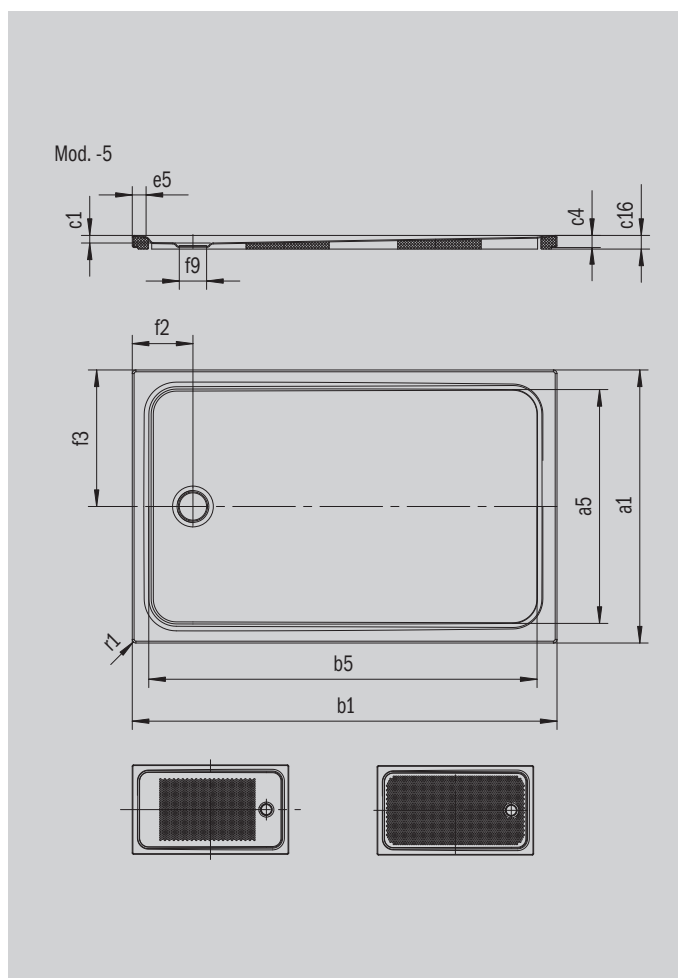

CAYONOPLAN

- Floor-level shower
- Classic design with inner contour
- Perfect match for the CAYONO model range
- Large standing area with central waste at short side
- Made of KALDEWEI steel enamel

Similar illustration

Model 2256	KA 90 horizontal	KA 90 flat	KA 90 vertical
Total height	98	78	37
Fitting height	80	60	80

Model		2256-5
External length [mm]	a_1	800 mm
Internal length [mm]	a_5	690 mm
External width [mm]	b_1	1000 mm
Internal width [mm]	b_5	890 mm
Depth inside [mm]	c_1	18 mm
Height of rim [mm]	c_4	32 mm
Height with low-profile support [mm]	c_{16}	37 mm
Width of rim [mm]	e_5	50 mm
Diameter of waste hole [mm]	f_9	Ø 90 mm
Distance bath edge to centre of waste hole [mm]	$f_2; f_3$	200; 400 mm
External radius [mm]	r_1	12 mm
Net weight [kg]		21 kg
Anti-slip		375 x 535 mm
Full anti-slip		615 x 835 mm
ANTI-SLIP SECURE PLUS		full base