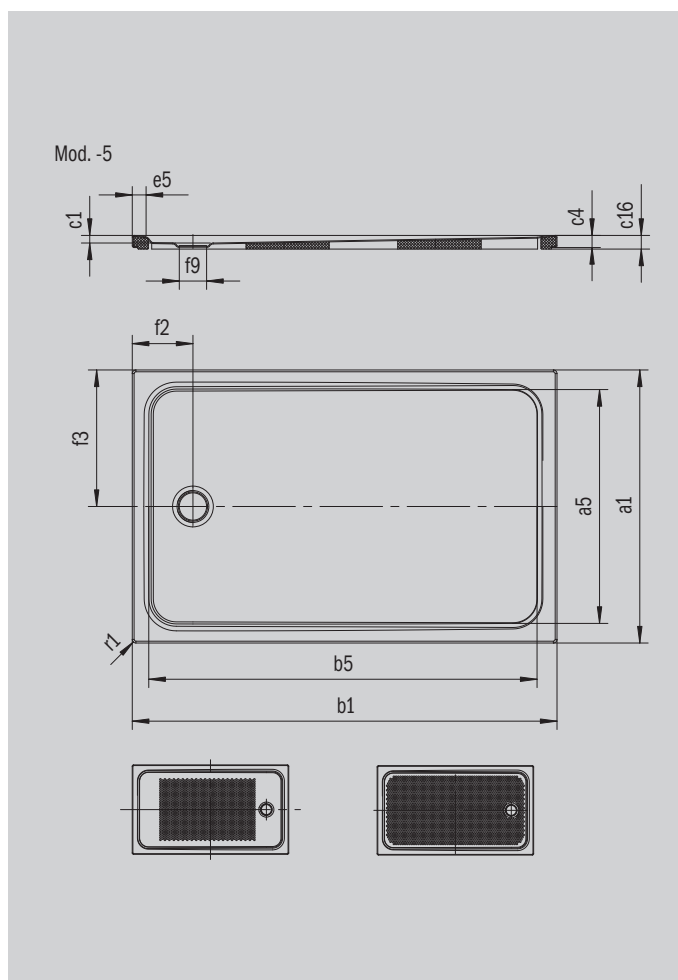

CAYONOPLAN

- Floor-level shower
- Classic design with inner contour
- Perfect match for the CAYONO model range
- Large standing area with central waste at short side
- Made of KALDEWEI steel enamel

Similar illustration

Model 2254	KA 90 horizontal	KA 90 flat	KA 90 vertical
Total height	98	78	37
Fitting height	80	60	80

Model		2254-5
External length [mm]	a_1	900 mm
Internal length [mm]	a_5	790 mm
External width [mm]	b_1	900 mm
Internal width [mm]	b_5	790 mm
Depth inside [mm]	c_1	18 mm
Height of rim [mm]	c_4	32 mm
Height with low-profile support [mm]	c_{16}	37 mm
Width of rim [mm]	e_5	50 mm
Diameter of waste hole [mm]	f_9	Ø 90 mm
Distance bath edge to centre of waste hole [mm]	f_2, f_3	200; 450 mm
External radius [mm]	r_1	12 mm
Net weight [kg]		21 kg
Anti-slip		355 x 355 mm
Full anti-slip		695 x 735 mm
ANTI-SLIP SECURE PLUS		full base