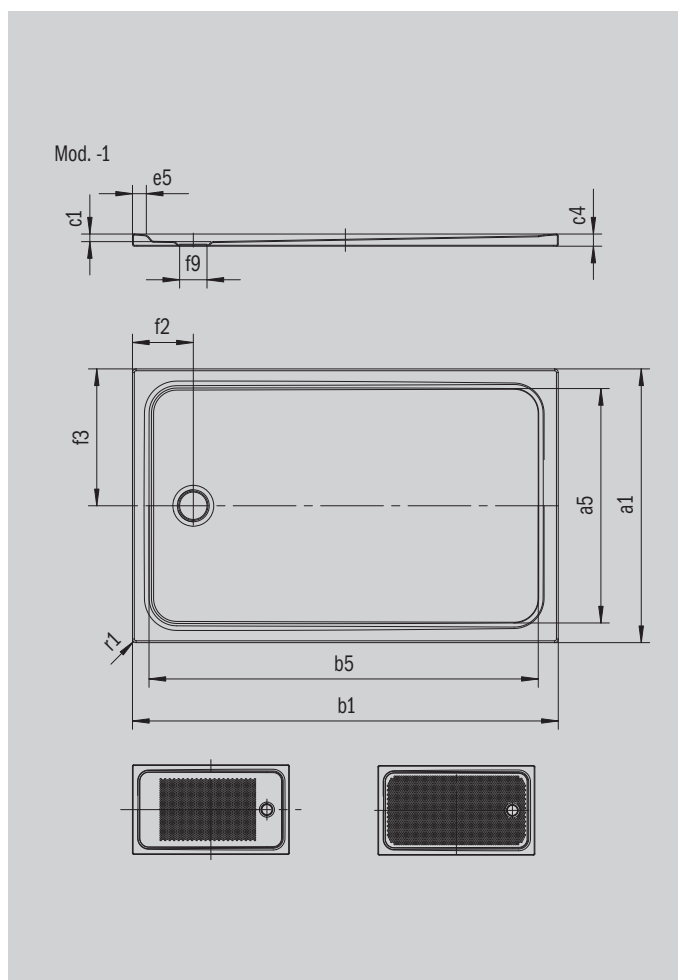

CAYONOPLAN

- Floor-level shower
- Classic design with inner contour
- Perfect match for the CAYONO model range
- Large standing area with central waste at short side
- Made of KALDEWEI steel enamel

Similar illustration

Model 2276	KA 90 horizontal	KA 90 flat	KA 90 vertical
Total height	105	85	49
Fitting height	80	60	80

Model		2276-1
External length [mm]	a_1	800 mm
Internal length [mm]	a_5	690 mm
External width [mm]	b_1	1600 mm
Internal width [mm]	b_5	1490 mm
Depth inside [mm]	c_1	25 mm
Height of rim [mm]	c_4	40 mm
Width of rim [mm]	e_5	50 mm
Diameter of waste hole [mm]	f_9	Ø 90 mm
Distance bath edge to centre of waste hole [mm]	f_2, f_3	200; 400 mm
External radius [mm]	r_1	12 mm
Net weight [kg]		33 kg
Anti-slip		555 x 855 mm
Full anti-slip		615 x 1435 mm
ANTI-SLIP SECURE PLUS		full base