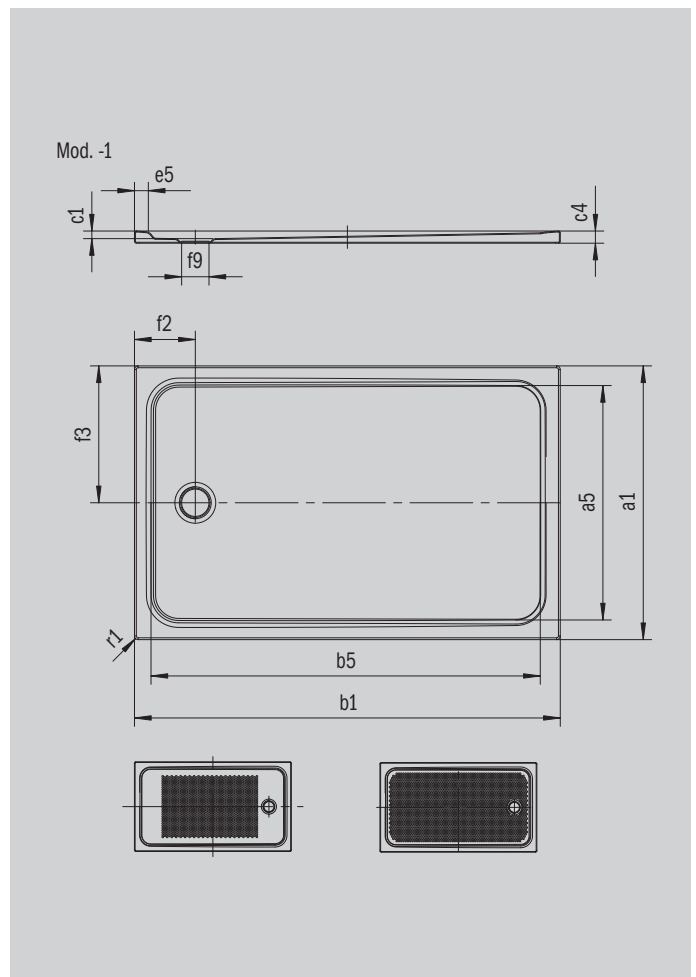

CAYONOPLAN

- Floor-level shower
- Classic design with inner contour
- Perfect match for the CAYONO model range
- Large standing area with central waste at short side
- Made of KALDEWEI steel enamel

Similar illustration

Model 2271	KA 90 horizontal	KA 90 flat	KA 90 vertical
Total height	105	85	49
Fitting height	80	60	80

Model		2271-1
External length [mm]	a_1	800 mm
Internal length [mm]	a_5	690 mm
External width [mm]	b_1	1500 mm
Internal width [mm]	b_5	1390 mm
Depth inside [mm]	c_1	25 mm
Height of rim [mm]	c_4	40 mm
Width of rim [mm]	e_5	50 mm
Diameter of waste hole [mm]	f_9	Ø 90 mm
Distance bath edge to centre of waste hole [mm]	f_2, f_3	200; 400 mm
External radius [mm]	r_1	12 mm
Net weight [kg]		31 kg
Anti-slip		555 x 855 mm
Full anti-slip		615 x 1335 mm
ANTI-SLIP SECURE PLUS		full base