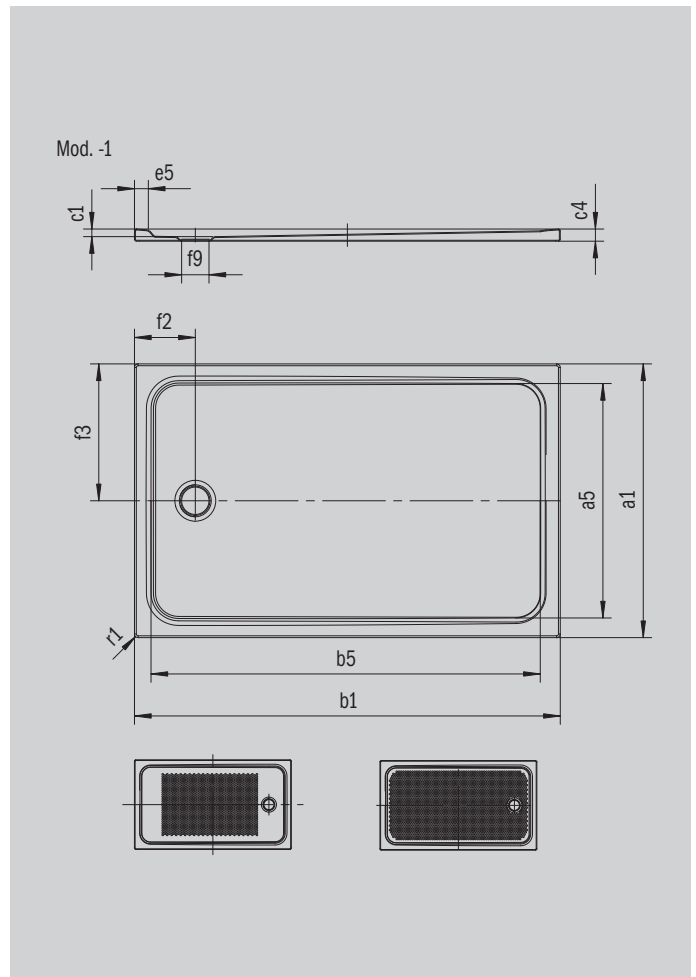

CAYONOPLAN

- Floor-level shower
- Classic design with inner contour
- Perfect match for the CAYONO model range
- Large standing area with central waste at short side
- Made of KALDEWEI steel enamel

Similar illustration

Model 2270	KA 90 horizontal	KA 90 flat	KA 90 vertical
Total height	105	85	49
Fitting height	80	60	80

Model		2270-1
External length [mm]	a_1	750 mm
Internal length [mm]	a_5	640 mm
External width [mm]	b_1	1500 mm
Internal width [mm]	b_5	1390 mm
Depth inside [mm]	c_1	25 mm
Height of rim [mm]	c_4	40 mm
Width of rim [mm]	e_5	50 mm
Diameter of waste hole [mm]	f_9	Ø 90 mm
Distance bath edge to centre of waste hole [mm]	f_2, f_3	200; 375 mm
External radius [mm]	r_1	12 mm
Net weight [kg]		29 kg
Anti-slip		395 x 855 mm
Full anti-slip		575 x 1335 mm
ANTI-SLIP SECURE PLUS		full base