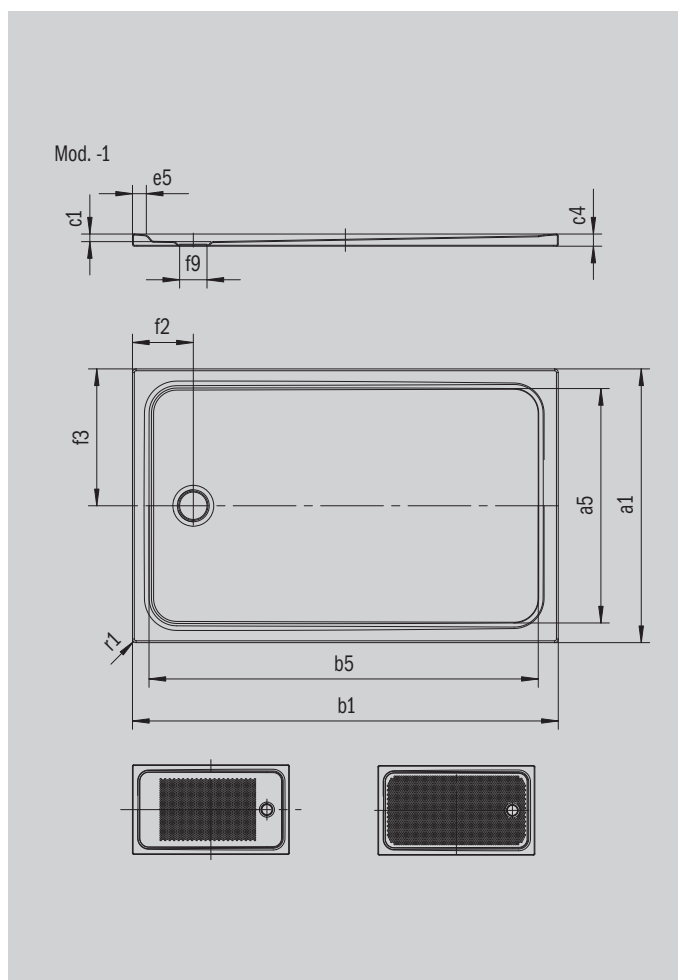

# CAYONOPLAN

- Floor-level shower
- Classic design with inner contour
- Perfect match for the CAYONO model range
- Large standing area with central waste at short side
- Made of KALDEWEI steel enamel

Similar illustration

Model 2267	KA 90 horizontal	KA 90 flat	KA 90 vertical
Total height	105	85	49
Fitting height	80	60	80

Model		2267-1
External length [mm]	$a_1$	900 mm
Internal length [mm]	$a_5$	790 mm
External width [mm]	$b_1$	1400 mm
Internal width [mm]	$b_5$	1290 mm
Depth inside [mm]	$c_1$	25 mm
Height of rim [mm]	$c_4$	40 mm
Width of rim [mm]	$e_5$	50 mm
Diameter of waste hole [mm]	$f_9$	Ø 90 mm
Distance bath edge to centre of waste hole [mm]	$f_2, f_3$	200; 450 mm
External radius [mm]	$r_1$	12 mm
Net weight [kg]		33 kg
Anti-slip		555 x 855 mm
Full anti-slip		695 x 1235 mm
ANTI-SLIP SECURE PLUS		full base